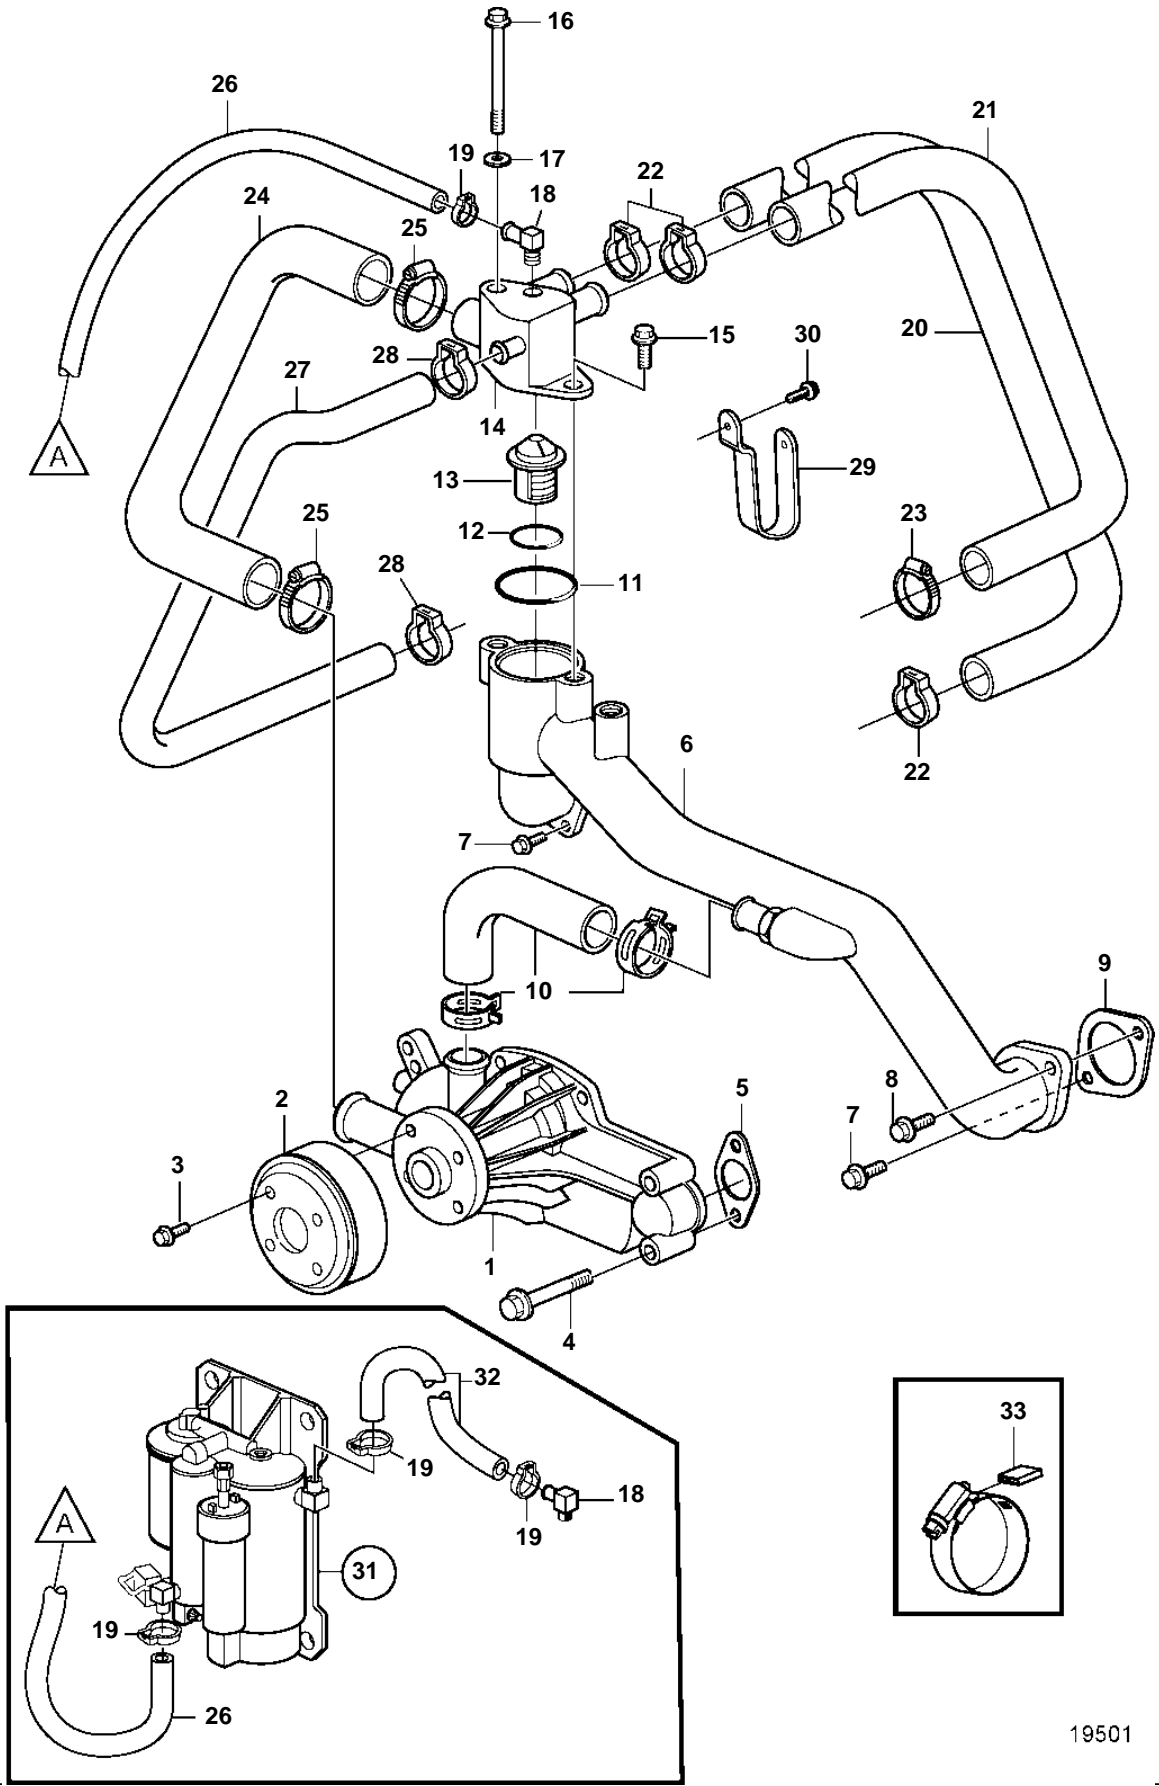

8.1Gi-A, 8.1Gi-B, 8.1GSi-A, 8.1GXi-A, DPX375-A, DPX375-B, DPX420-A, DPX420-B

Upd: 26 JAN 2006

19501

19501

7744240 - 26 - 5962

8.1Gi-A, 8.1Gi-B, 8.1GSi-A, 8.1GXi-A, DPX375-A, DPX375-B, DPX420-A, DPX420-B

REF	PART NO.	QTY	DESCRIPTION	NOTES
1	3861341	1	Circulation pump	
2	3861313	1	Pulley	
3	3861254	4	Screw	
4	3861246	3	Screw	L=65mm
		1	Screw	L=95mm
5	3861285	2	Gasket	
6	3861308	1	Pipe	
7	3861245	3	Screw	
8	975101	1	Screw	
9	3861286	2	Gasket	
10	3861298	1	Hose	
		2	· Clamp	NOT SERVICED
11	3861000	1	O-ring	
12	3852071	1	O-ring	
13	3853983	1	Thermostat	
14	3860872	1	Thermostat housing	
15	946329	1	Flange screw	
16	975104	1	Screw	
17	980933	1	Washer	
18	3853597	2	Elbow	
19	982643	3	Clamp	OETIKER
	3852170	1	Clamp	PLASTIC
20	3860848	1	Hose	
21	3860847	1	Hose	
22	982644	3	Clamp	
23	3852602	1	Clamp	
24	3860850	1	Hose	
25	3852098	2	Clamp	
26	3860590	1	Hose	
27	3860849	1	Hose	
28	982716	2	Clamp	
29	3861606	1	Bracket	
30	967949	1	Screw	
31		1	Fuel pump kit	
32	3860410	1	Hose	
33	3858532	X	Cover	W=0.465" (11.8mm)
	3861999	X	Cover	W=0.300" (7.6mm)