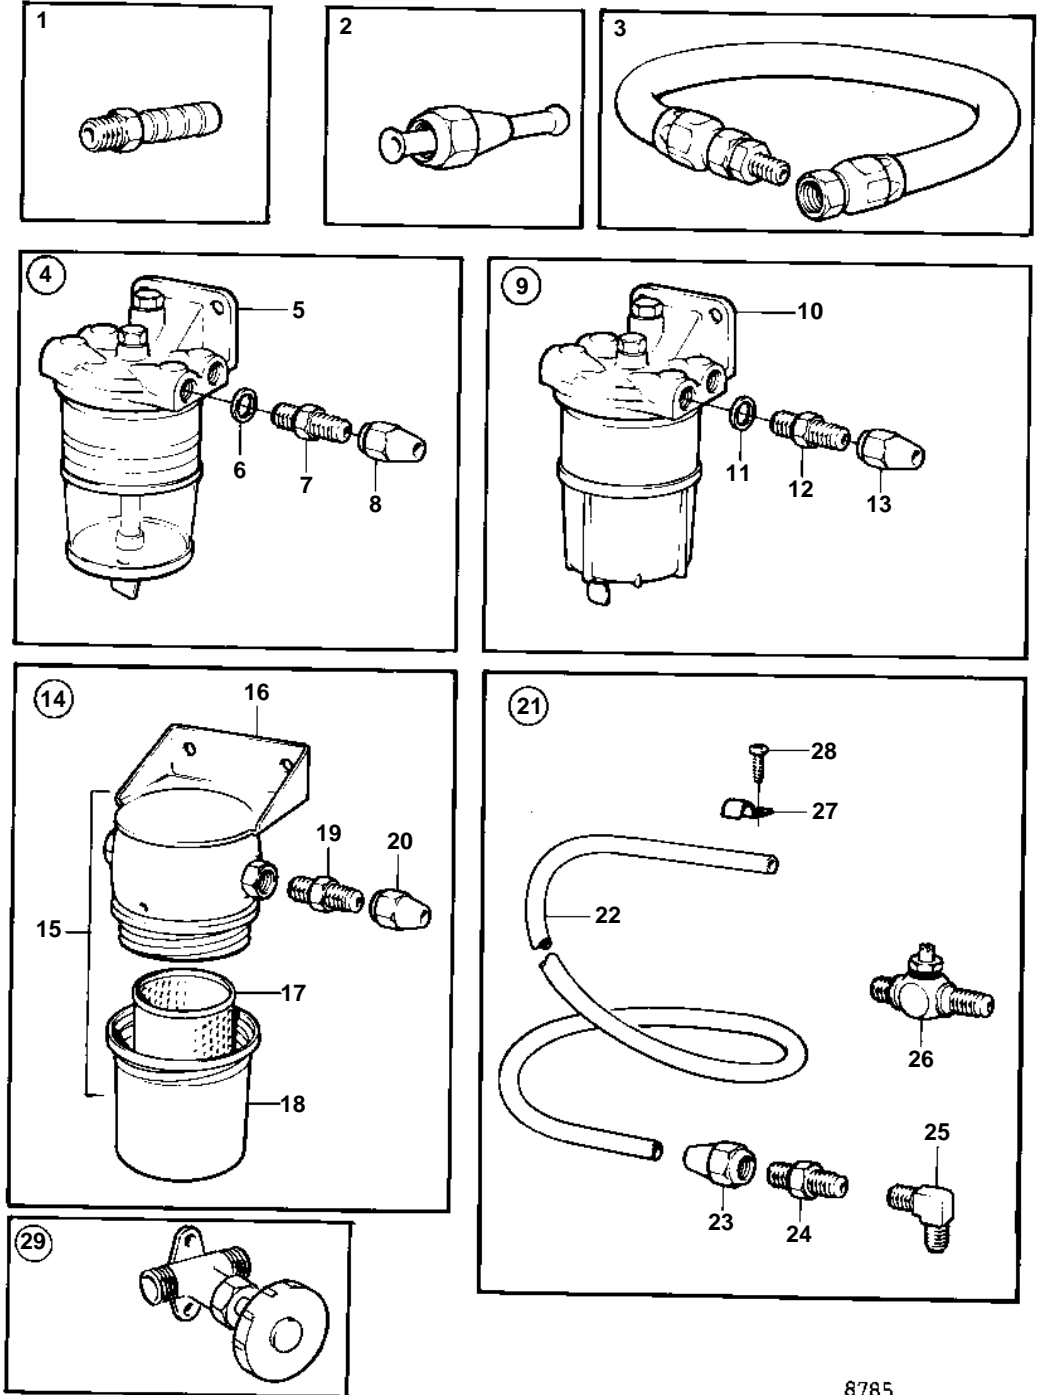

740A, 740A/MS5

8785

740A, 740A/MS5

REF	PART NO.	QTY	DESCRIPTION	SEE SEC.	NOTES
1	855117	1	Nipple		1/8"-27 NPTF
	855207	1	Nipple		1/4"-18 NPTF
2	829744	1	Hose connection		5/16"
	855129	1	Hose connection		5/16"
3	1141555	1	Fuel hose		
		1	Fuel hose		
	1140062		Copper tube		
4	845109	1	Fuel filter		5/16", 3/8"
			Bulletin 50-03	50-03-EN	Extra Fuel/Water Separators, D2010, D22
5	821094	1	• Fuel filter		
			Bulletin 50-03	50-03-EN	Extra Fuel/Water Separators, D2010, D22
6	18817	2	• Gasket		
7	191397	2	• Nipple		5/16"
	941438	2	• Nipple		3/8"
8	954322	2	• Fitting nut		5/16"
	954323	2	• Fitting nut		3/8"
9	833972	1	Water separator		5/16", 3/8"
10	833971	1	• Water separator		
11	957177	2	• Gasket		(957176)
12	191397	2	• Nipple		5/16"
	941438	2	• Nipple		3/8"
13	954322	2	• Fitting nut		5/16"
	954323	2	• Fitting nut		3/8"
14	841071	1	Fuel filter		REPL BY 855952
15	841054	1	• Fuel filter		REPL BY 855952
				20057	
16		1	• • HOUSING		
17	841162	1	• • Filter		
18		1	• • COVER		
19	190962	2	Nipple		5/16"
	954337	2	Nipple		3/8"
20	954322	2	Fitting nut		5/16"
	954323	2	Fitting nut		3/8"
21	827912	1	Fuel pipe		5/16"
			Bulletin P-23-4-3	P-23-4-3-EN	Fuel Line 5/16", Copper Pipe 5/16", L=5000MM
22	943847	1	• Tube		
23	954322	3	• Fitting nut		
24	954336	2	• Nipple		
25	954343	1	• Elbow nipple		
26	824599	1	• Tap		
27	951189	15	• Clamp		
28	955139	15	• Cross recessed screw		
29	838418	X	Fuel tap		