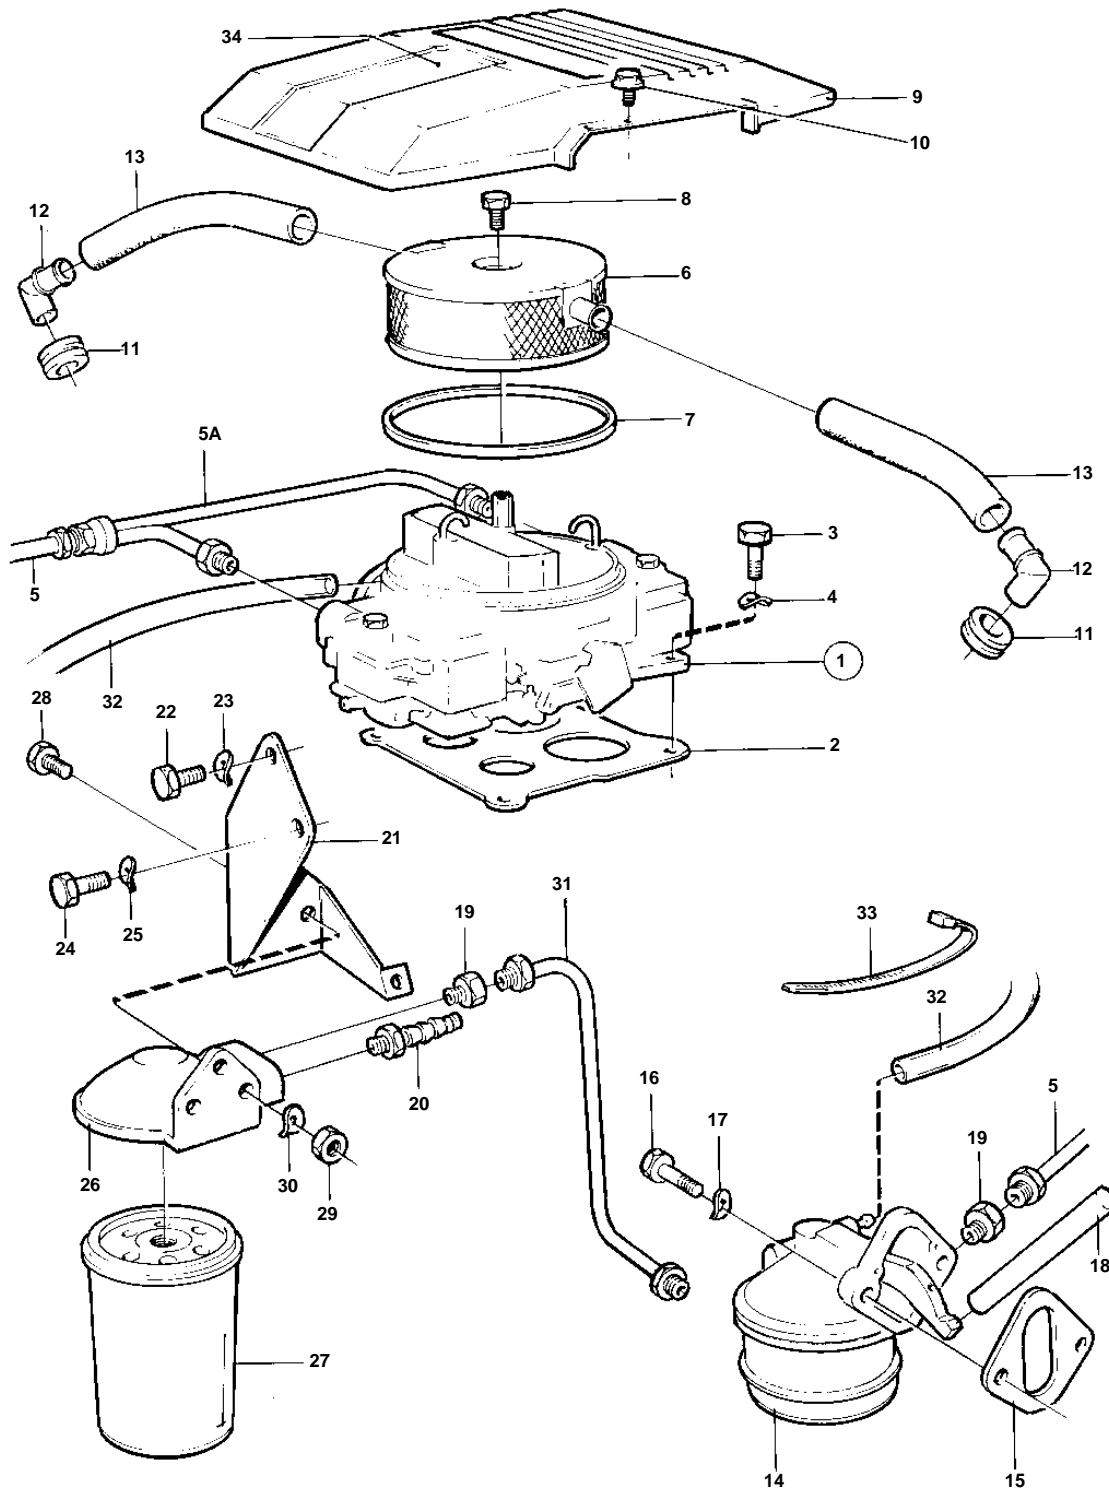

740A/MS5

10724

740A/MS5

REF	PART NO.	QTY	DESCRIPTION	SEE SEC.	NOTES
1		1	Carburetor		
			Bulletin P-23-1-1	P-23-1-1-EN	Power valve kits, Holley
1				19976	
2	856345	1	Gasket		
3	956570	4	Hex. socket screw		
4	941907	4	Spring washer		
5	856216	1	Fuel pipe		
5A	856948	1	Fuel pipe		
6	856677	1	Flame shield		
7	856684	1	Gasket		
8	955512	1	Hexagon screw		
9	856525	1	Cardboard tube		
10	965175	4	Flange screw		
11	856335	2	Rubber bushing		
12	855902	2	Hose attachment		
13	941522	X	Hose		L = 2X240 MM
14		1	Fuel pump		
15	856031	1	Gasket		
16	955535	2	Hexagon screw		
17	942336	2	Spring washer		
18	835422	1	Push rod		
19	180303	3	Nipple		
20	834781	1	Nipple		
21	856217	1	Bracket		
22	940115	1	Hexagon screw		
23	942336	1	Spring washer		
24	940116	1	Hexagon screw		
25	941909	1	Spring washer		
26	855569	1	Cardboard tube		
27	855686	1	Fuel filter		
28	955295	3	Hexagon screw		
29	955782	3	Hexagon nut		
30	941907	3	Spring washer		
31	856215	1	Fuel pipe		
32	941149	X	Hose		L = 700 MM
33	948210	X	Cable tie		
34	856232	1	Decal		740