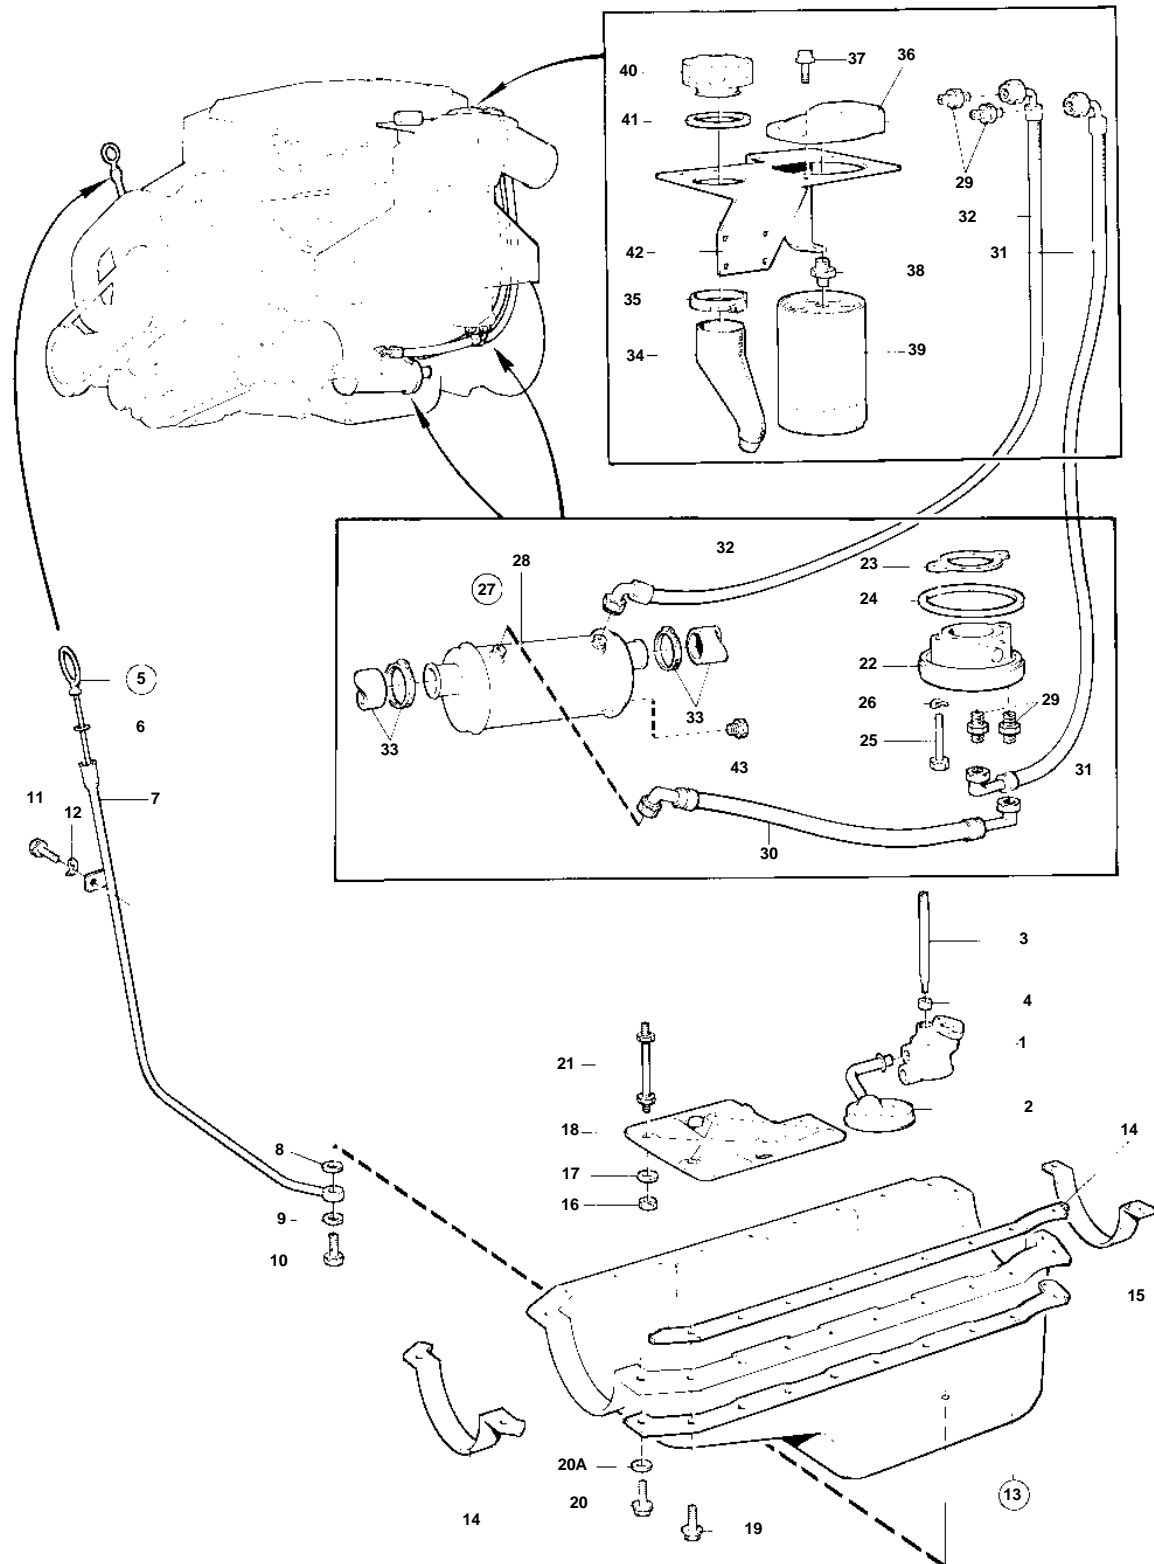

740A/MS5

10956

740A/MS5

REF	PART NO.	QTY	DESCRIPTION	SEE SEC.	NOTES
1	856890	1	Oil pump		OIL PUMP 856890 IS ONLY STOCKED COMPLETE WITH STRAINER.
2		1	OIL STRAINER		
3	856602	1	Shaft		
4	835374	1	Sleeve		
5	856264	1	Oil dipstick		
6	949187	1	· O-ring		
7	856212	1	Pipe		
8	856295	1	Gasket		
9	841953	1	Gasket		
10	954393	1	Hollow screw		
11	940098	1	Hexagon screw		
12	942336	1	Spring washer		
13	856293	1	Sump		
14	856294	1	· Gasket kit		
15		2	Reinforcement		
16	946420	5	Lock nut		
17	940097	5	Washer		
18	856597	1	Baffle plate		
19	856599	20	Screw		
20	940100	2	Hexagon screw		
20A	955893	2	Washer		
21	856603	1	Stud		
22	841339	1	Connector		
23	856007	1	Gasket		
24	948882	1	O-ring		
25	955527	2	Hexagon screw		
26	941907	2	Spring washer		
27	856851	1	Oil cooler kit		LATE TYPE
28	856791	1	· Oil cooler		LATE TYPE
29	856793	4	· Nipple		LATE TYPE
30	856785	1	· Hose assembly		LATE TYPE
31	856786	1	· Hose assembly		LATE TYPE
32	856787	1	· Hose assembly		LATE TYPE
33			COOLING WATER CONN.		SEE GROUP 2B
34	856266	1	Hose		
35	943480	1	Hose clamp		
36	856265	1	Cardboard tube		
37	945444	2	Flange screw		
38	841174	1	Filter retainer		
39	835440	1	Oil filter		
			Bulletin P-21-7-1	P-21-7-1-EN	Oil Filters, GM gas engines
40	1378985	1	Filler cap		
41	940096	1	Gasket		
42		1	BRACKET		SEE GROUP 2D
43	949246	1	Plug		