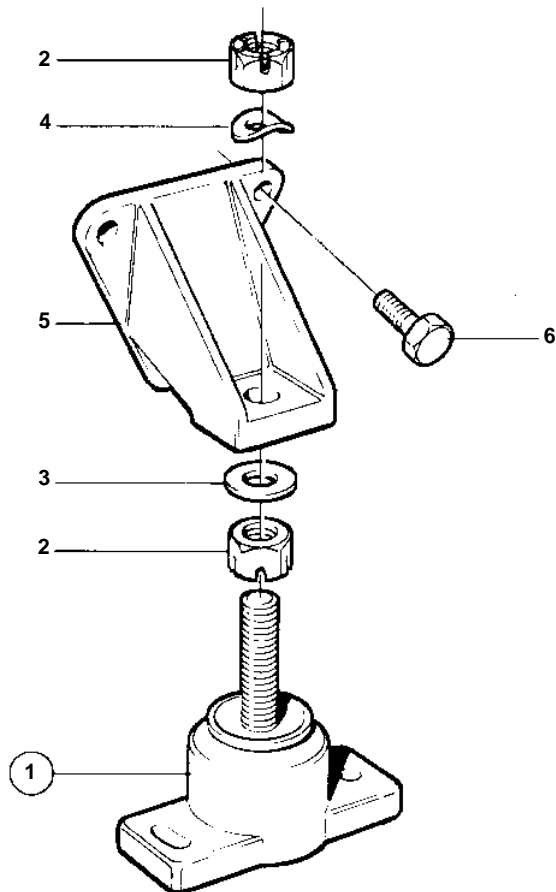

740A

740A

REF	PART NO.	QTY	DESCRIPTION
1	835449	2	Rubber cushion
2	944236	4	Lock nut
3	955900	2	Washer
4	941912	2	Spring washer
5	835459	2	Engine mountings
6	955535	6	Hexagon screw