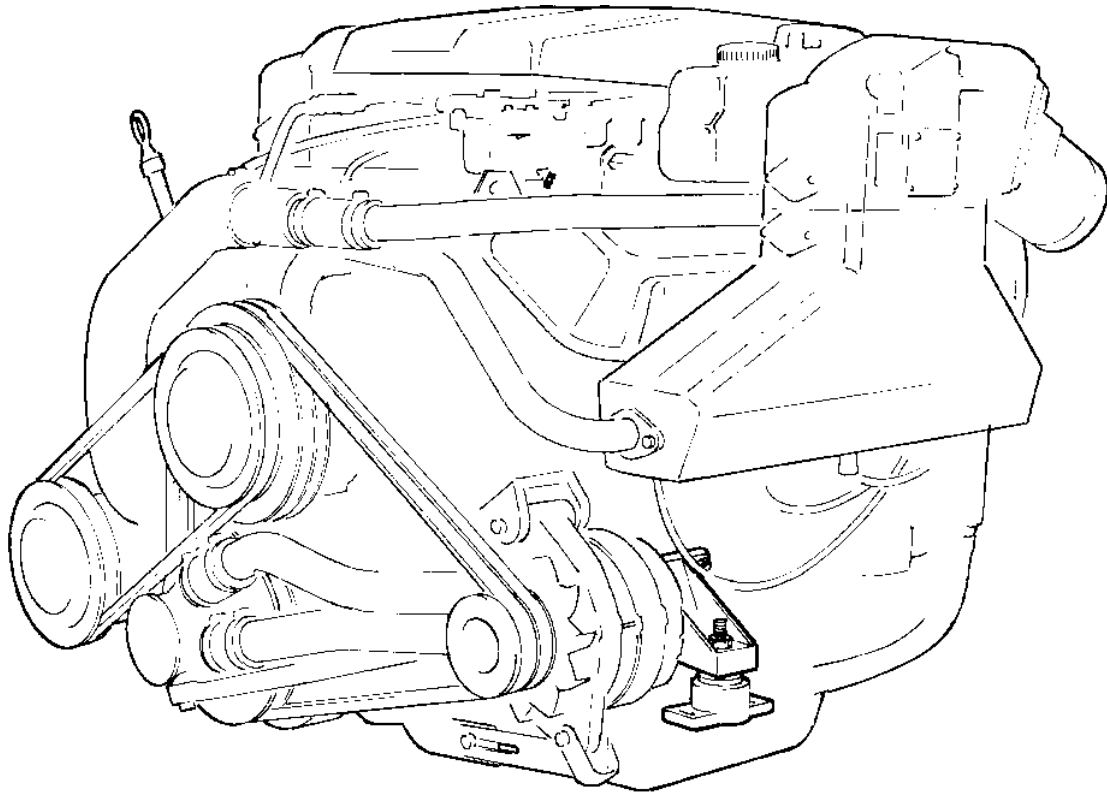

740A

740A

REF	PART NO.	QTY	DESCRIPTION
1	835449	2	Rubber cushion
2	944236	4	Lock nut
3	955900	2	Washer
4	941912	2	Spring washer
5	835459	2	Engine mountings
6	955535	6	Hexagon screw