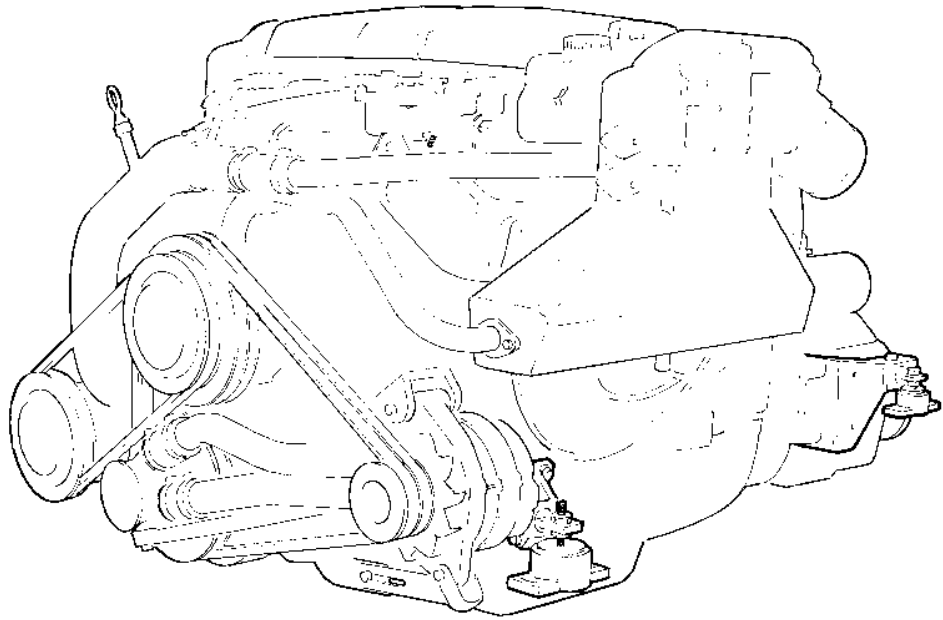

740A/MS5

9553

740A/MS5

REF	PART NO.	QTY	DESCRIPTION	NOTES
1	841355	4	Rubber cushion	
2	955860	8	· Hexagon nut	
3		2	Engine mountings	
4	941939	6	Screw	
5	841247	4	Dowel	
6	955551	4	Hexagon screw	
7	941909	4	Spring washer	
8	950355	4	Lock nut	
9	955548	8	Hexagon screw	
10	841580	1	Engine bracket	S.B
		1	Bracket	P
11	941914	4	Spring washer	
12	955902	4	Washer	