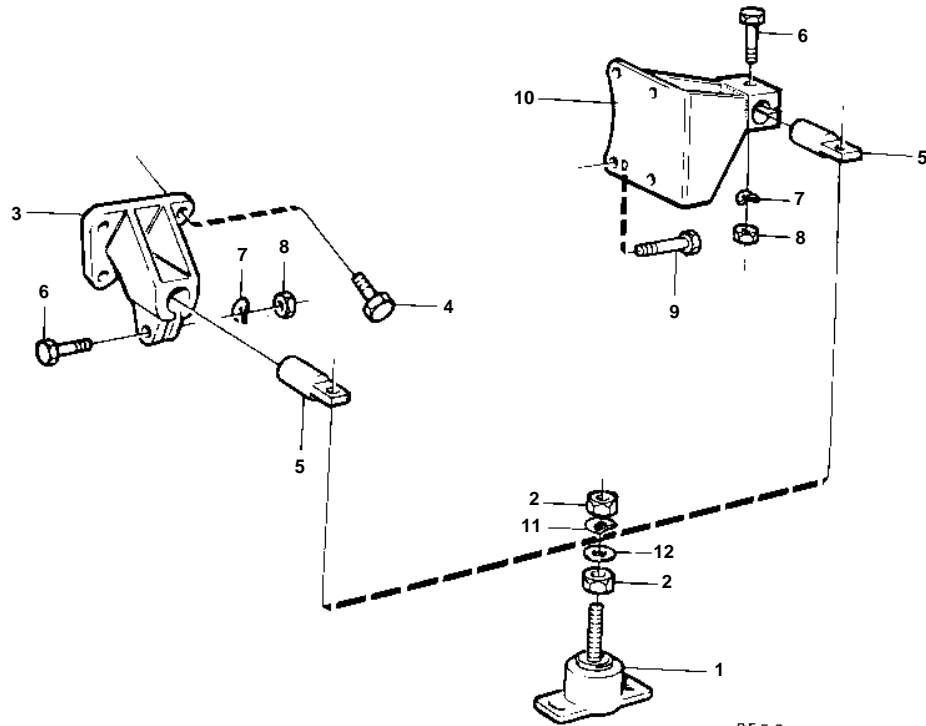

740A/MS5

9553

740A/MS5

REF	PART NO.	QTY	DESCRIPTION	NOTES
1	841355	4	Rubber cushion	
2	955860	8	· Hexagon nut	
3		2	Engine mountings	
4	941939	6	Screw	
5	841247	4	Dowel	
6	955551	4	Hexagon screw	
7	941909	4	Spring washer	
8	950355	4	Lock nut	
9	955548	8	Hexagon screw	
10	841580	1	Engine bracket	S.B
		1	Bracket	P
11	941914	4	Spring washer	
12	955902	4	Washer	