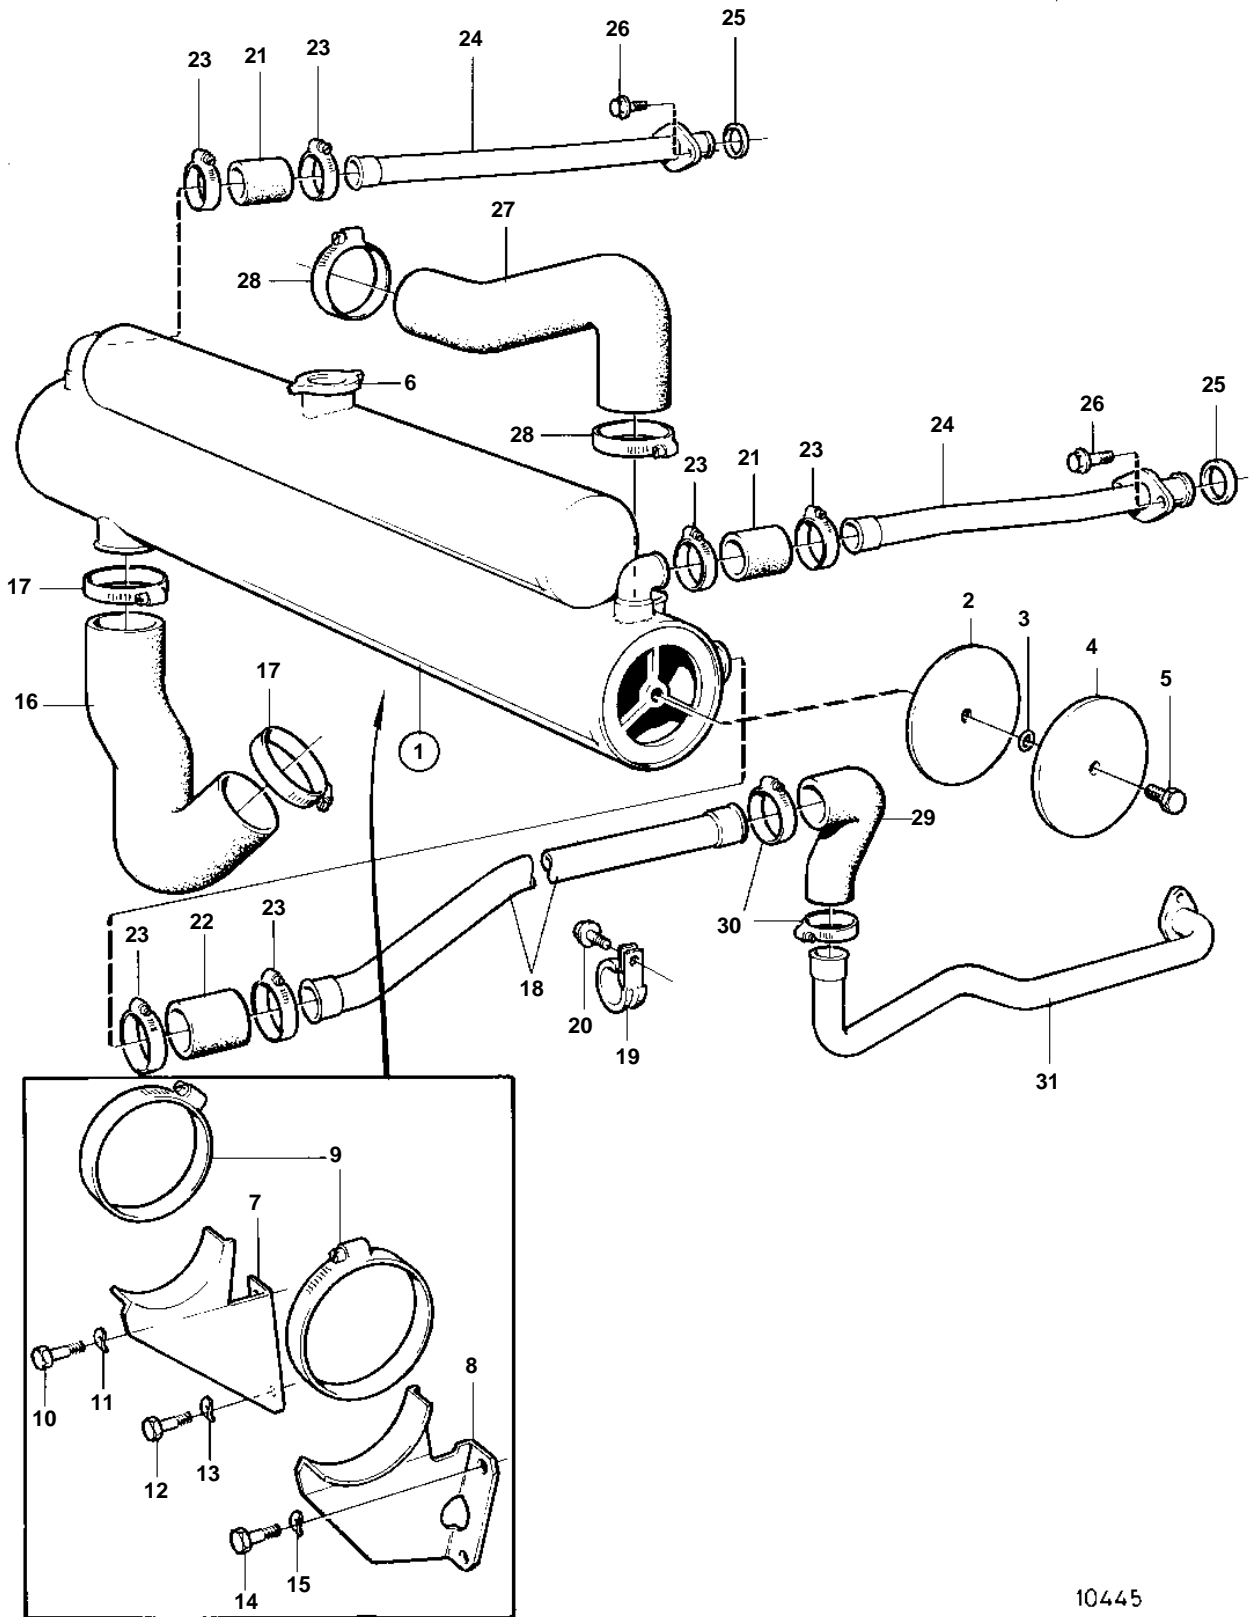

740A/MS5

10445

740A/MS5

REF	PART NO.	QTY	DESCRIPTION	SEE SEC.	NOTES
1	856675	1	Heat exchanger		
2	841912	2	· Gasket		
3	925054	2	· O-ring		
4	841911	2	· Cardboard tube		
5	841068	2	· Bolt		
6	841917	1	· Pressure cap		
7	856661	1	Bracket		
8	856662	1	Bracket		
9	853012	2	Hose clamp		
10	940116	1	Hexagon screw		SEE GROUP 2C
11	941909	1	Spring washer		SEE GROUP 2C
12	940115	1	Hexagon screw		SEE GROUP 2C
13	942336	1	Spring washer		SEE GROUP 2C
14	955536	2	Hexagon screw		SEE GROUP 3
15	942336	2	Spring washer		SEE GROUP 3
16	856227	1	Hose		
17	961671	2	Hose clamp		
18	856311	1	Coolant pipe		
19	943717	1	Clamp		
20	946440	1	Flange screw		SEE GROUP 3
21	944386	X	Rubber hose		L = 2X100 MM
22	969149	X	Rubber hose		L = 100 MM
23	853548	6	Hose clamp		
24	855984	2	Coolant pipe	19966	
25	842913	2	Sealing ring		
26	965175	4	Flange screw		
27	856529	1	Hose	19966	
28	943479	2	Hose clamp	19966	
29	856306	1	Hose	19966	
			Bulletin 42-14	42-14-EN	Hose
30	961669	2	Hose clamp	19966	
31		1	Coolant pipe		SEE GROUP 4A