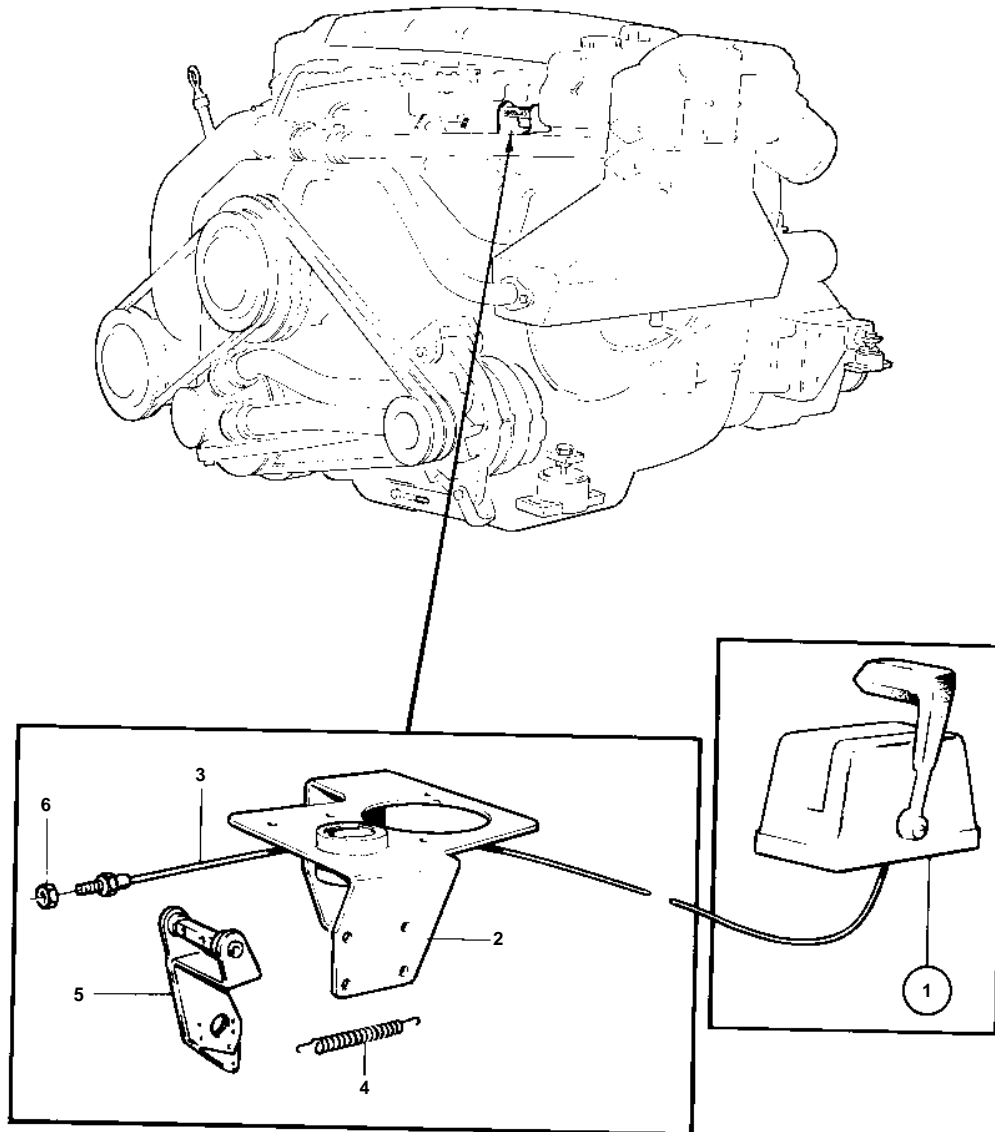

740A, 740A/MS5

9582

740A, 740A/MS5

REF	PART NO.	QTY	DESCRIPTION	NOTES
1		X	ENGINE SPEED CONTROL	SEE GROUP 9
2	856479	1	Bracket	REPLACED BY BRACKET 856856 + LEVER 856839., SN-4100124255
		1	Bracket	SN 4100124256-
3		X	CONTROL CABLE	SEE GROUP 9
4	804274	1	Tension spring	
5		1	Intermediate lever	SN-4100124255
	856839	1	Intermediate lever	SN 4100124256-
6	955844	2	Hexagon nut	