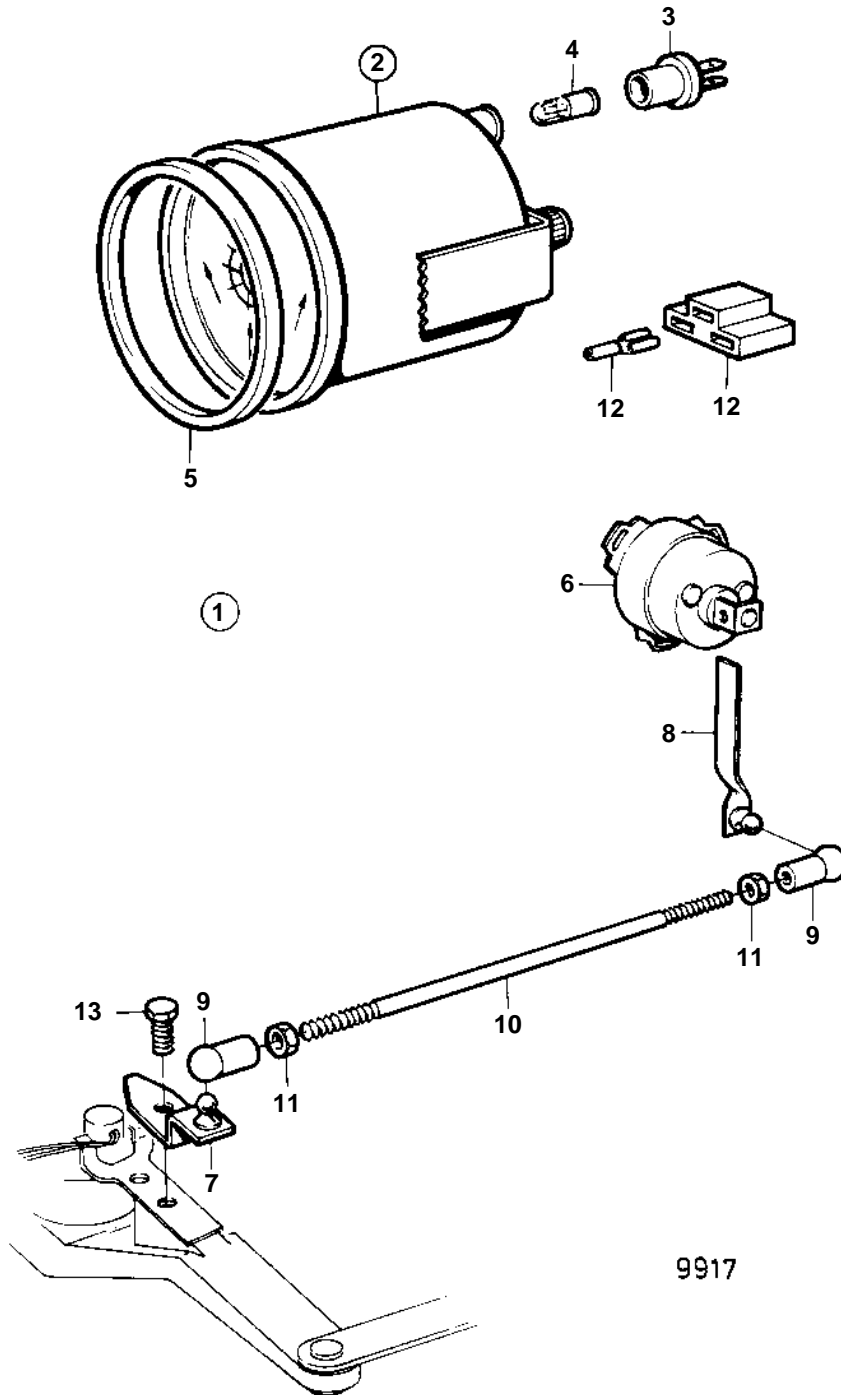

COMMON

COMMON

REF	PART NO.	QTY	DESCRIPTION	NOTES
1	1140463	1	Rudder indicator kit	
2	863944	1	· Rudder indicator	
3	863945	1	· · Bulb socket	FOR RUDDER INDICATOR INSTRUMENTS WITH PART NO 828698 SHOULD WHITE BULB 19923 AND BULB HOLDER 808175 BE INSTALLED
4	863946	1	· · Bulb	RED. FOR RUDDER INDICATOR INSTRUMENTS WITH PART NO 828698 SHOULD WHITE BULB 19923 AND BULB HOLDER 808175 BE INSTALLED
5	858643	1	· Front ring	
6	837772	1	· Rudder position sens	
7	853176	1	· Bracket	
8	853177	1	· Lever	
9	946704	1	· Ball socket	LEFT HAND THREADS.
	946703	1	· Ball socket	RIGHT HAND THREADS.
10	943549	1	· Control rod	
11	942836	1	· Nut	LEFT HAND THREADS.
	955780	1	· Nut	RIGHT HAND THREADS.
12		X	· CABLES AND TERMINALS	
13	940199	1	Screw	