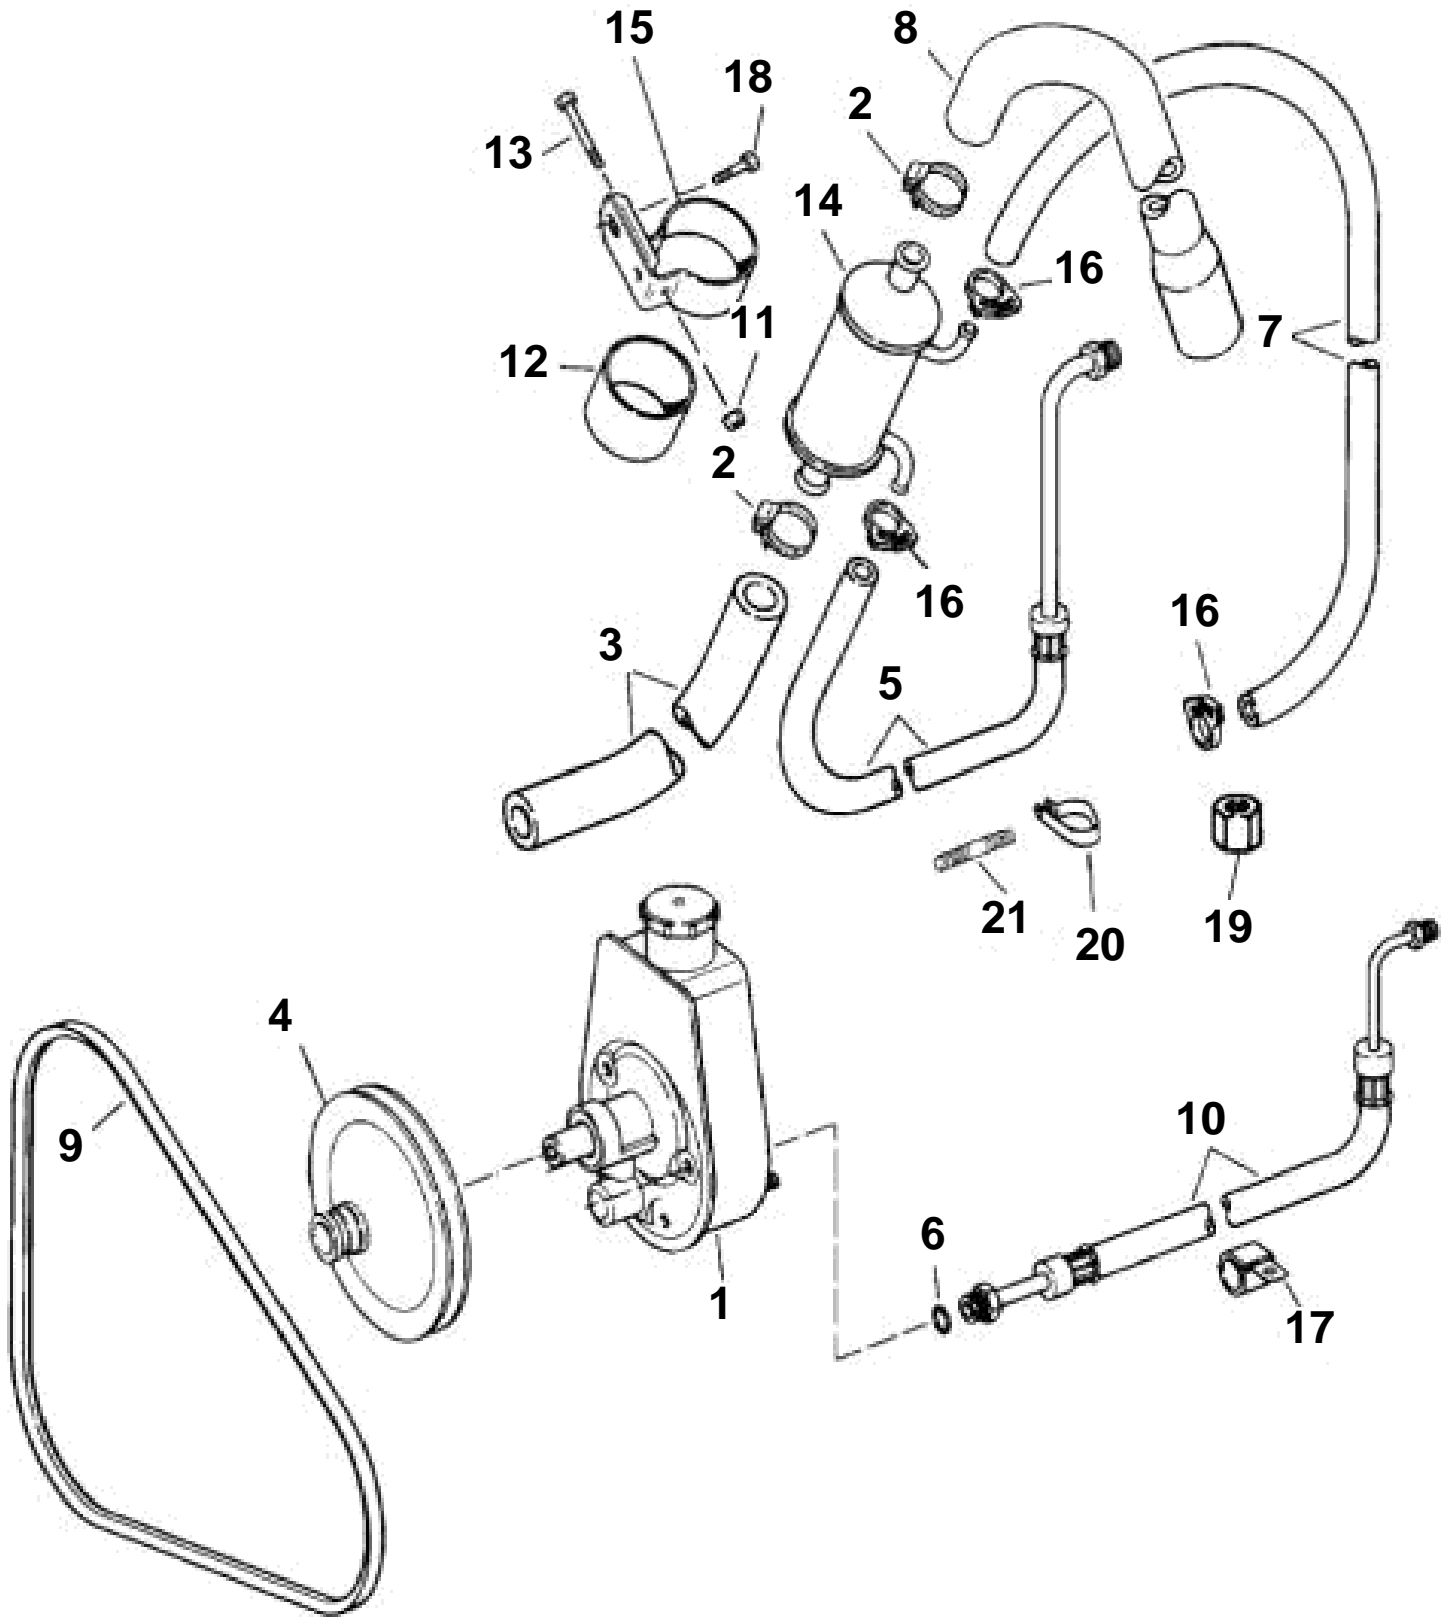

7.4GiPEFS, 7.4GSiPEFS, 8.2GSiPEFS

7.4GiPEFS, 7.4GSiPEFS, 8.2GSiPEFS

REF	PART NO.	QTY	DESCRIPTION	NOTES
1	3850491	1	Steering pump	
2	3852602	2	Hose clamp, Hose, oil cooler, power steering	
3	3860084	1	Pulley, Cooler to cooler	
4	3853804	1	Pulley, P/S pump	
5	3854168	1	Hose assembly, Cylinder to oil cooler	
6	3852497	1	O-ring, Pressure hose to steering pump	
7	3853632	1	Hose, Oil cooler to steering pump, return	
8	3854853	1	Hose, Vapor separator to oil cooler	
9	3860087	1	Engine, Power steering pump	
10	3853967	1	Hose assembly, Steering pump to pressure valve	
11	3852079	1	Nut, Clamp, oil cooler	
12	3853236	1	Spacer, Oil cooler, power steering	
13	3852126	1	Screw, Clamp, oil cooler	
14	3851921	1	Oil cooler	
15		1	Clamp, Oil cooler and bracket assy	
16	3852196	2	Clamp, Hose	Part of engine gasket kit
17	3852490	1	Clamp, Hoses to front mount	Port
18	3853266	1	Screw, Cooler to adapter	
19	3853315	1	Fitting, P/S hoses	
20	3852837	1	Clamp, P/S hoses to head	Port, rear
21	872103	2	Pivot pin, Power steering pump	