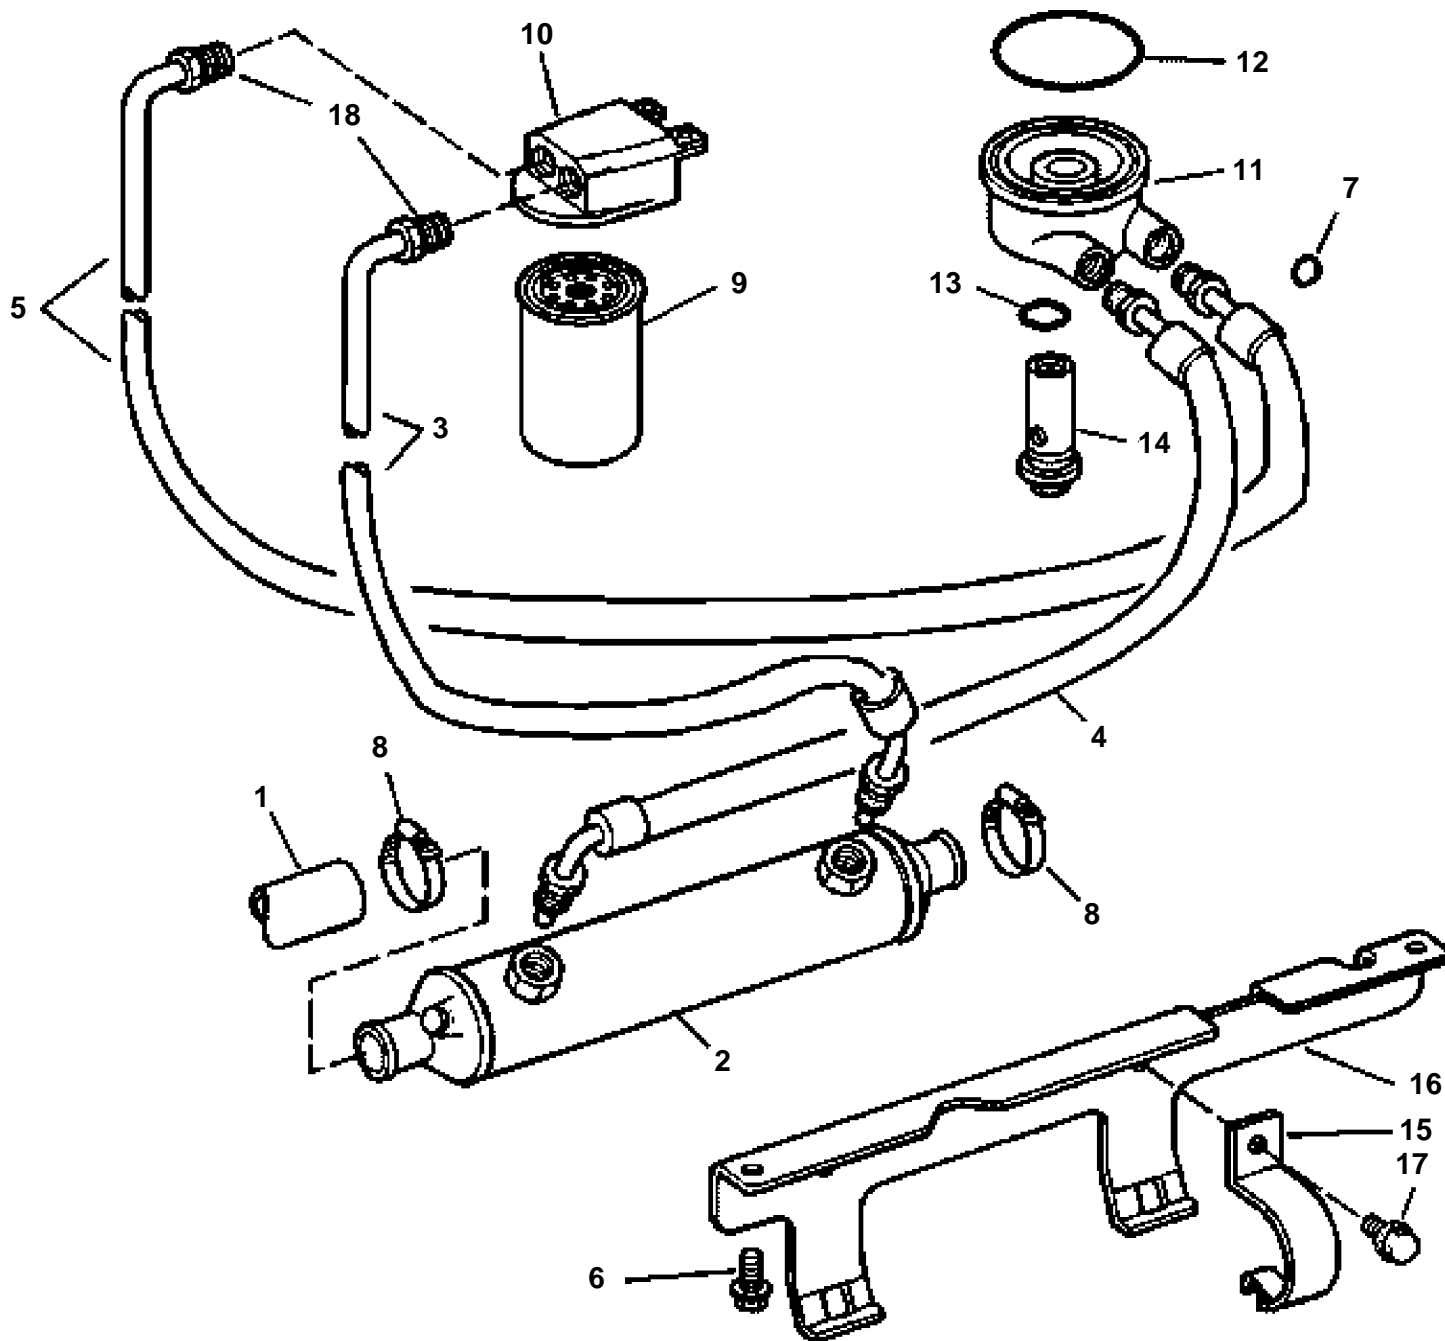

7.4GiPEFS, 7.4GSiPEFS, 8.2GSiPEFS

GR71941

7.4GiPEFS, 7.4GSiPEFS, 8.2GSiPEFS

REF	PART NO.	QTY	DESCRIPTION	SEE SEC.	NOTES
1	3860249	1	Hose, Engine cooler to thermostat		
2	3860247	1	Oil cooler, Engine		
3	3860053	1	Hose, Oil filter to adapter		
4	3860050	1	Hose, Adapter to oil cooler		
5	3860055	1	Hose, Oil cooler to oil filter		
6	3853398	2	Screw, Engine oil cooler bracket to engine		
7	3852011	6	O-ring, Hose to remote oil filter adapter		Part of engine gasket kit
8	3852602	3	Hose clamp, Hose, oil cooler		
9	3850559	1	Filter		
			· Bulletin P-21-7-1	P-21-7-1-EN	Oil Filters, GM gas engines
10	3860450	1	Adapter		
11	3860060	1	Adapter, Engine oil outlet		
12	3852470	1	O-ring, Oil filter adapter to engine		Part of engine gasket kit
13	3852089	1	O-ring, Retainer, adapter, engine oil		Part of engine gasket kit
14	3853495	1	Retainer, Oil filter adapter		
15	3853535	2	Clamp, Engine oil cooler to engine		
16		1	Bracket, Oil cooler to bracket		
17	3853399	2	Screw, Engine oil cooler clamp to bracket		
18	3860234	2	Fitting, Oil filter adapter