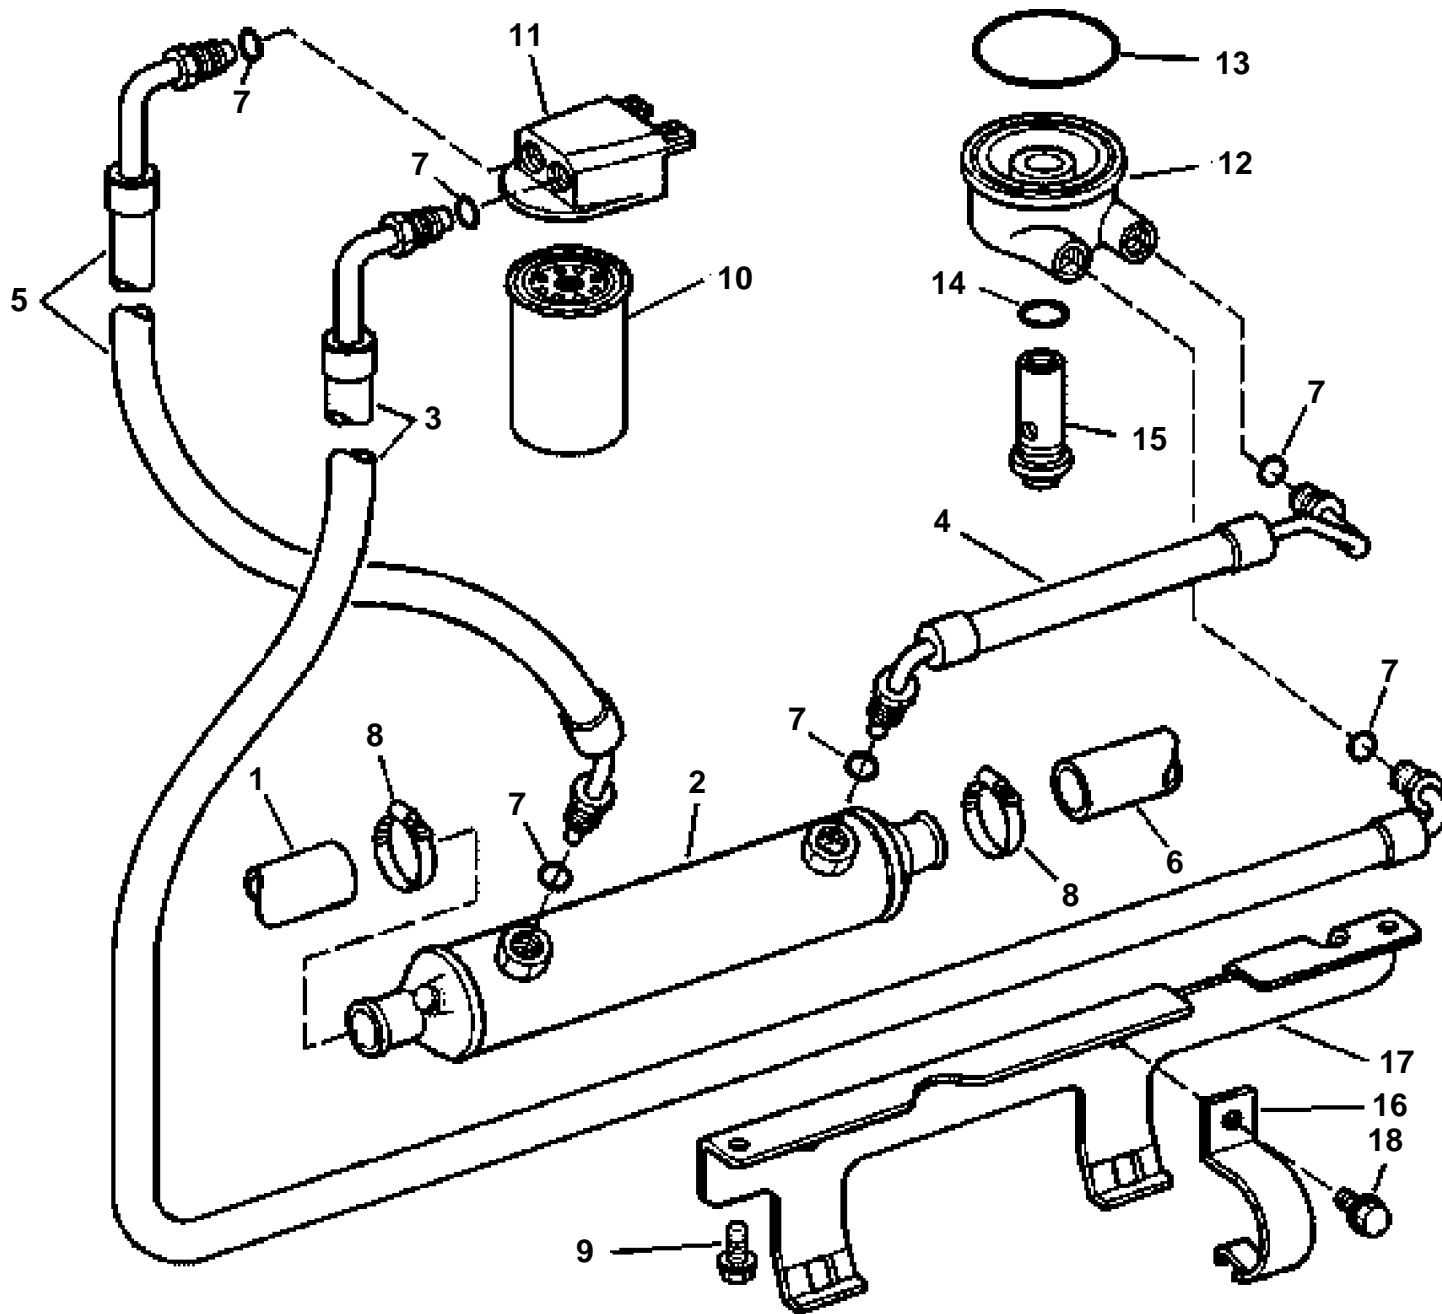

DPX385XEFS, DPX415XEFS

GR71913

DPX385XEFS, DPX415XEFS

REF	PART NO.	QTY	DESCRIPTION	SEE SEC.	NOTES
1	3850419	1	Hose, Engine cooler to thermostat		
2	3854113	1	Oil cooler, Engine		
3	3853964	1	Hose, Oil filter to adapter		
4	3854111	1	Hose, Adapter to oil cooler		
5	3853966	1	Hose, Oil cooler to oil filter		
6	3854760	1	Hose, P/S cooler to engine cooler		
7	3852011	6	O-ring, Hose to remote oil filter adapter		Part of engine gasket kit
8	3852602	3	Hose clamp, Hose, oil cooler		
9	3853398	2	Screw, Engine oil cooler bracket to engine		
10	3850559	1	Filter		
			· Bulletin P-21-7-1	P-21-7-1-EN	Oil Filters, GM gas engines
11		1	Cardboard tube		
12	3853246	1	Adapter, Engine oil outlet		
13	3852470	1	O-ring, Oil filter adapter to engine		Part of engine gasket kit
14	3852089	1	O-ring, Retainer, adapter, engine oil		Part of engine gasket kit
15	3853495	1	Retainer, Oil filter adapter		
16	3853535	1	Clamp, Engine oil cooler to engine		
17	3853532	2	Bracket, Oil cooler to bracket		
18	3853399	2	Screw, Engine oil cooler clamp to bracket		