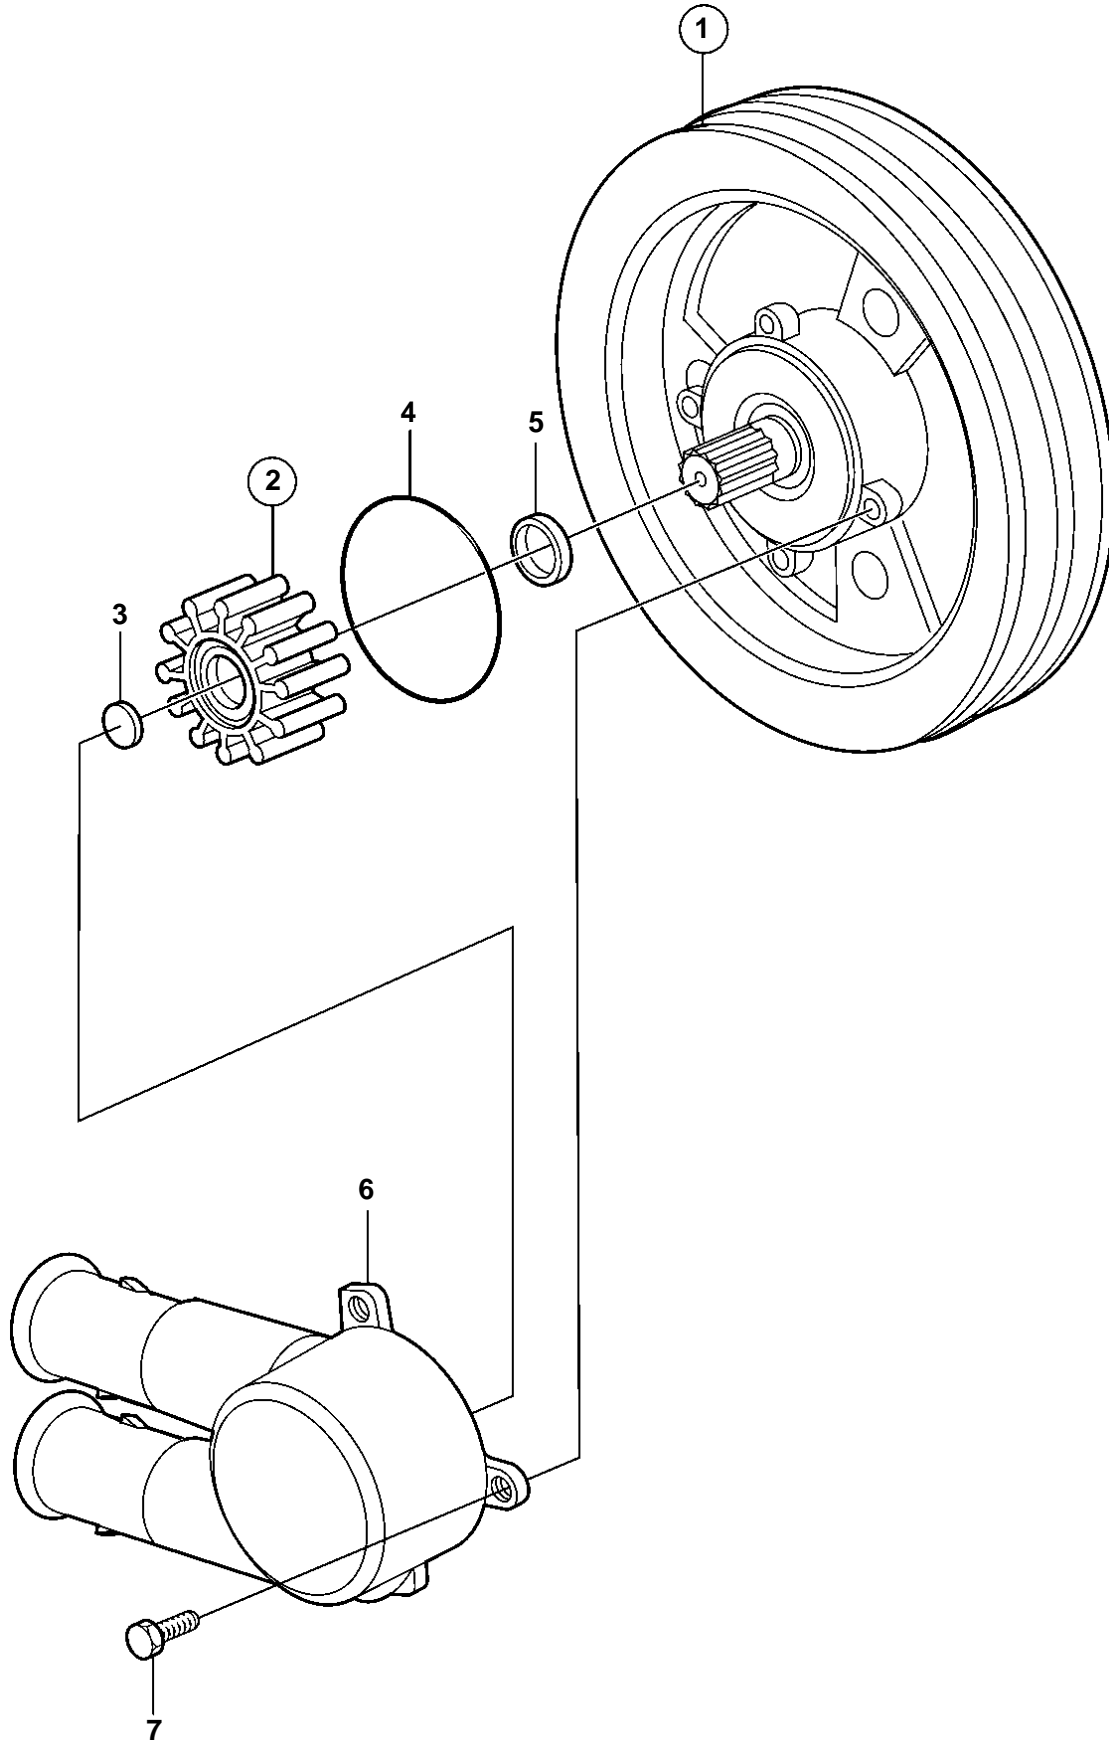

DPX385XEFS, DPX415XEFS

20172

DPX385XEFS, DPX415XEFS

REF	PART NO.	QTY	DESCRIPTION	SEE SEC.	NOTES
1	3858230	1	Sea water pump		replaced by next part number
	3862488	1	Pump		replaced by next part number
	3812698	1	Pump		replaced by next part number
	21427729	1	Pump		
2	3858256	1	· Impeller kit		replaced by next part number
			· Bulletin P-26-6-2	P-26-6-2-EN	Impeller kits, Gas, to 2005
2	3862567	1	· Kit		replaced by next part number
			· Bulletin P-26-6-2	P-26-6-2-EN	Impeller kits, Gas, to 2005
2	21213660	1	· Impeller kit		
			· Bulletin P-26-6-2	P-26-6-2-EN	Impeller kits, Gas, to 2005
3	827019	1	· · Washer		
4	3858938	1	· · O-ring, Cover to body		
5	827247	1	· Sealing ring		
6	3858115	1	· Housing		
7	841693	4	· Screw		