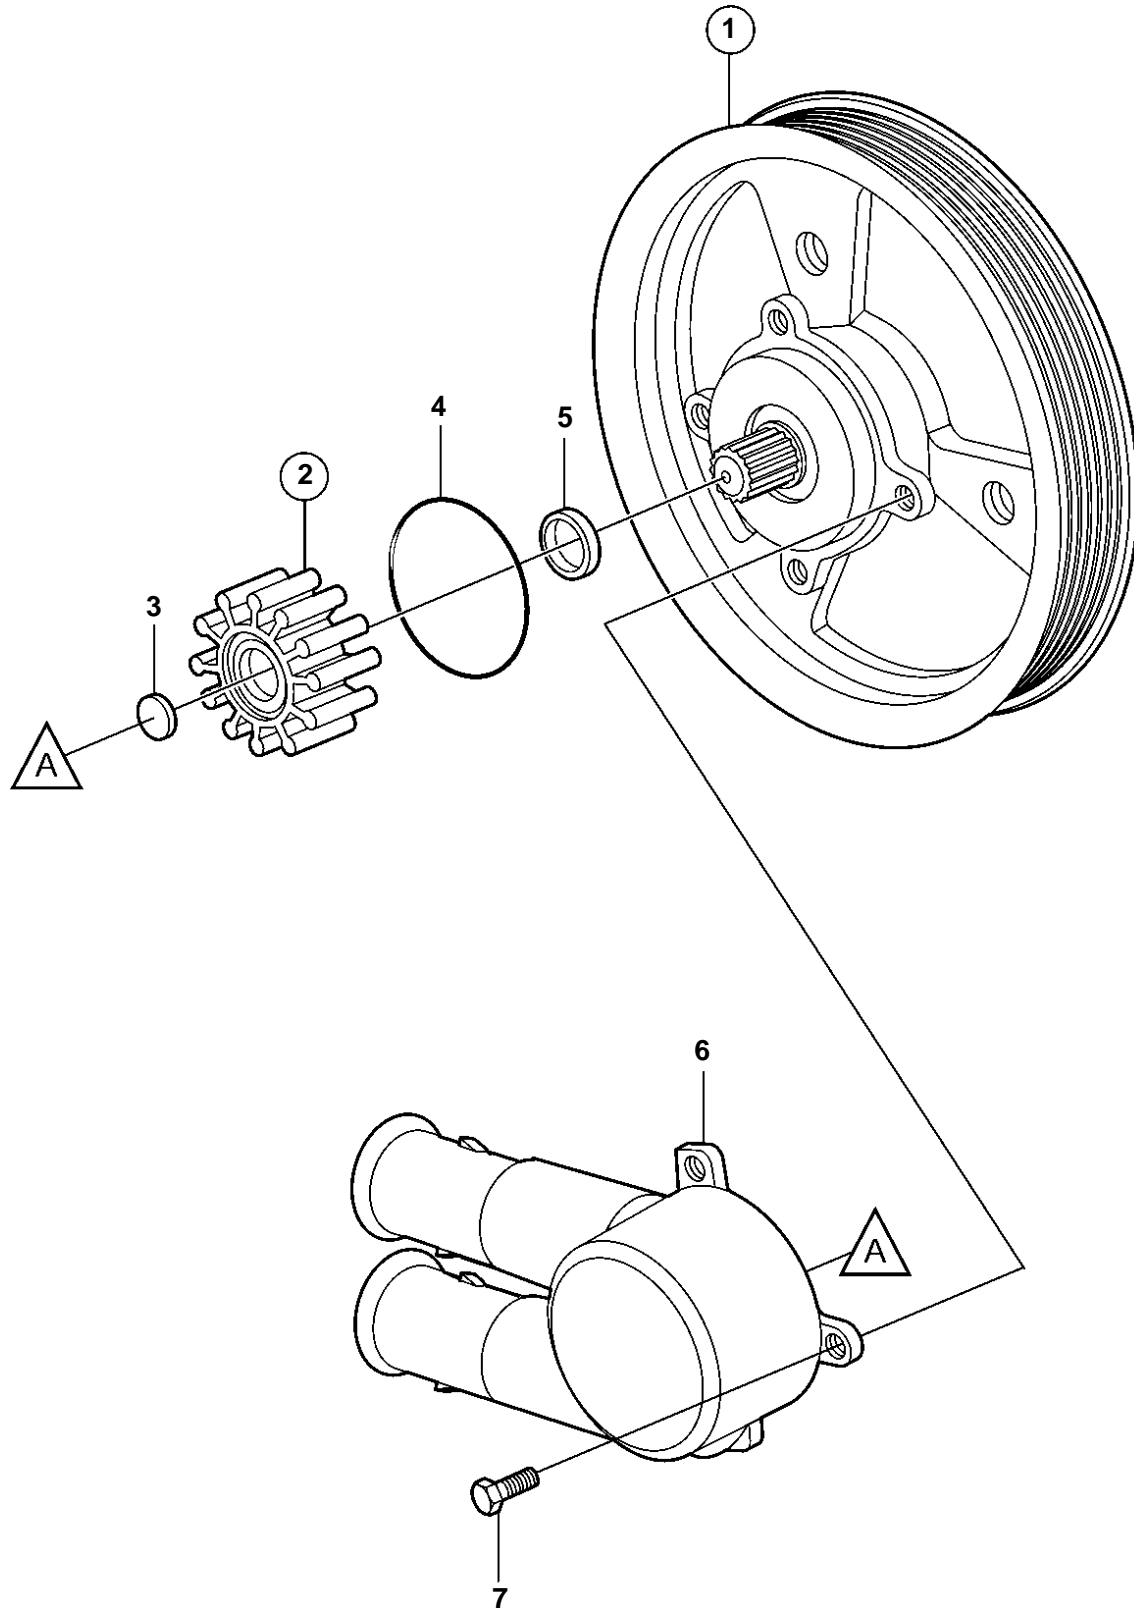

7.4GiPEFS, 7.4GSiPEFS, 8.2GSiPEFS

7.4GiPEFS, 7.4GSiPEFS, 8.2GSiPEFS

REF	PART NO.	QTY	DESCRIPTION	SEE SEC.	NOTES
1	3857203	1	Sea water pump		replaced by next part number
	3862483	1	Pump		replaced by next part number
	3812694	1	Pump		replaced by next part number
	21427730	1	Pump		
2	3858256	1	• Impeller kit		replaced by next part number
			• Bulletin P-26-6-2	P-26-6-2-EN	Impeller kits, Gas, to 2005
2	3862567	1	• Kit		replaced by next part number
			• Bulletin P-26-6-2	P-26-6-2-EN	Impeller kits, Gas, to 2005
2	21213660	1	• Impeller kit		
			• Bulletin P-26-6-2	P-26-6-2-EN	Impeller kits, Gas, to 2005
3	827019	1	• • Washer		
4	3858938	1	• • O-ring		
5	827247	1	• Sealing ring		
6	3858115	1	• Housing		
7	841693	4	• Screw		