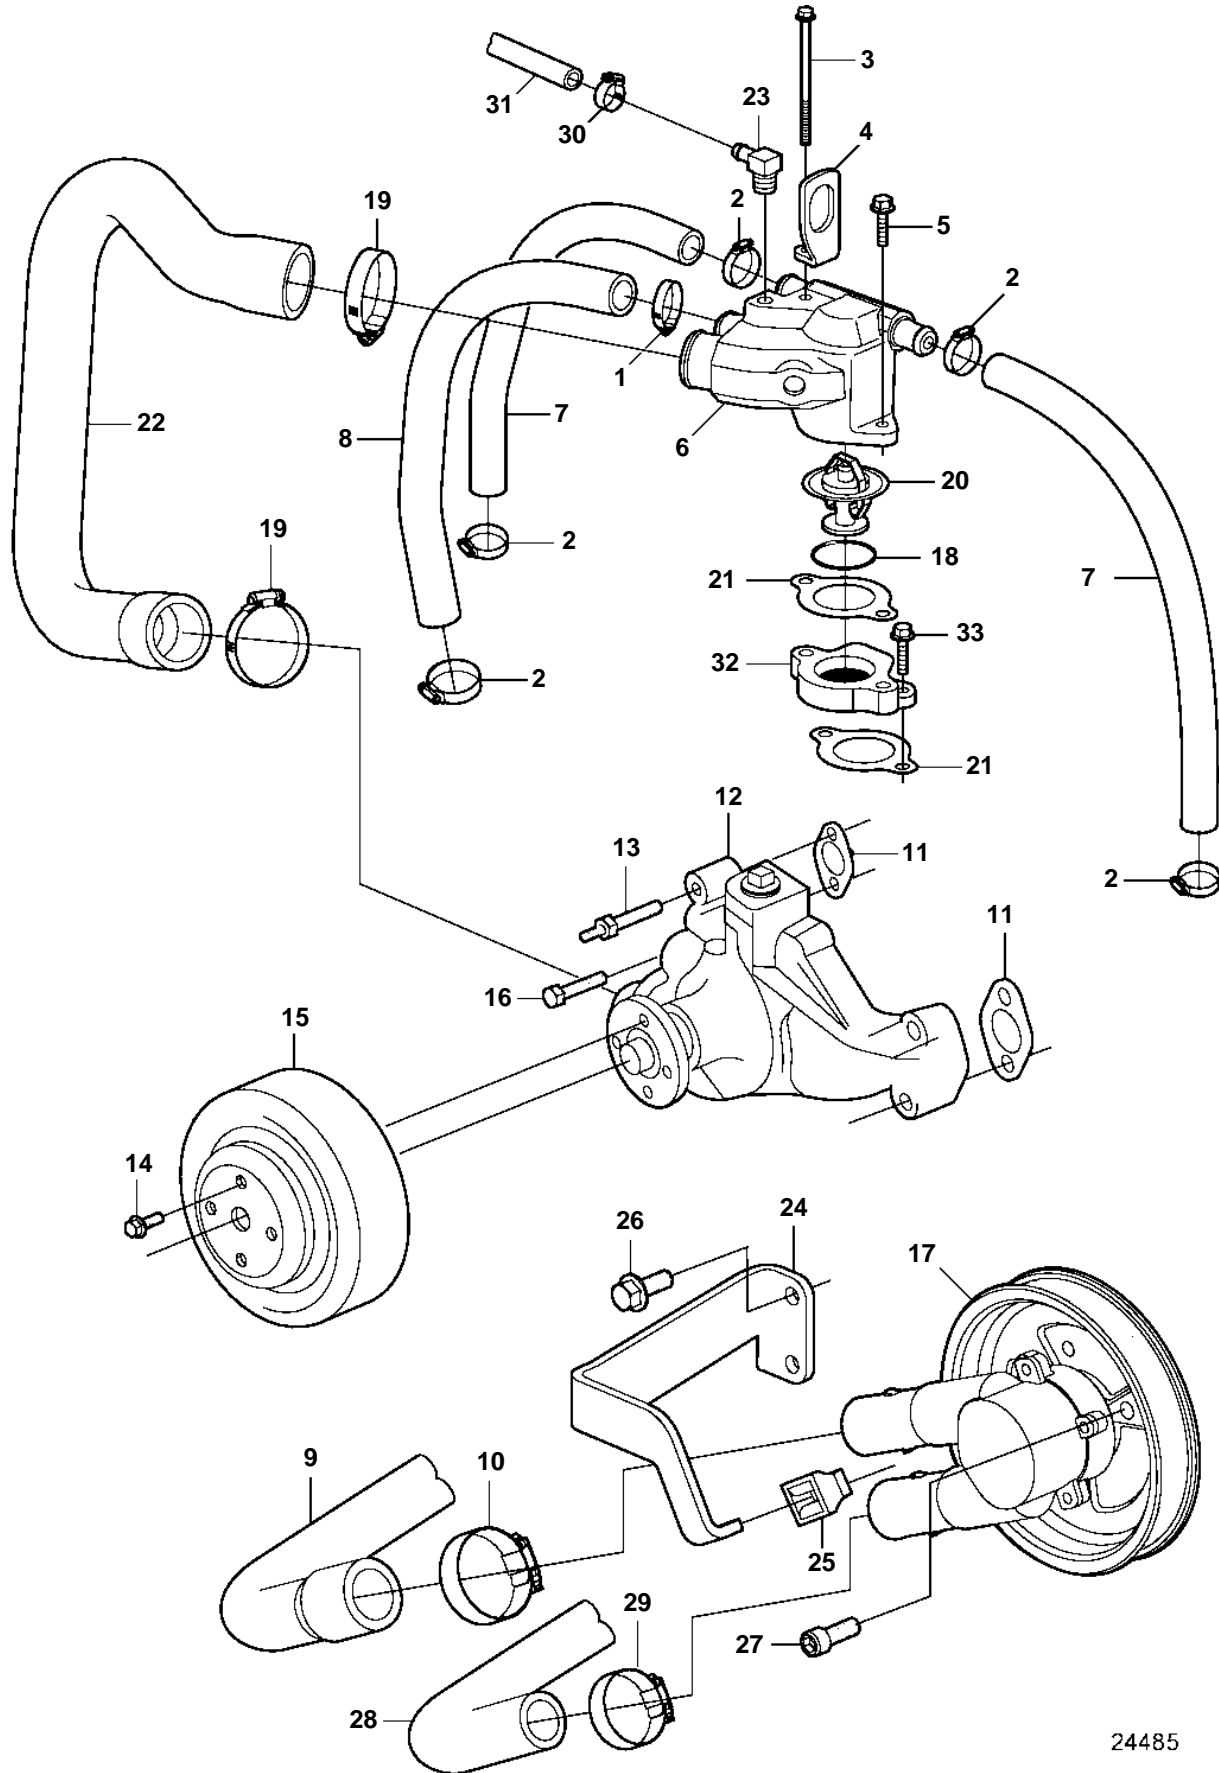

7.4GiPEFS

24485

7.4GiPEFS

REF	PART NO.	QTY	DESCRIPTION	SEE SEC.	NOTES
1	3852602	1	Hose clamp, Hose to thermostat housing		
2	3852602	4	Hose clamp, Hose them hsg to exhaust manifold		
3	3853391	1	Screw, Alignment bracket & thermostat hsg		
4	3852649	1	Bracket, Alignment bracket		
5	3853401	1	Screw, Thermostat hsg to engine		
6	3855018	1	Housing, Thermostat hsg		
7	3860250	1	Hose, Thermostat hsg to manifold		Starboard
	3857243	1	Hose, Thermostat hsg to manifold		Port
8	3860249	1	Hose, Engine oil cooler		
9	3858214	1	Hose, Gimbal to water pump		
10	3853786	2	Hose clamp, Hose, water pump inlet		
11	3852477	2	Gasket, Water pump to block		
12	3855991	1	Water pump		
13	3852507	2	Stud, Water pump		
14	3853390	4	Screw		
15	3860083	1	Pulley, Water pump		
16	3854653	4	Screw		
17		1	Sea water pump	35185	
18	3852071	1	O-ring, Thermostat		
19	3852098	2	Hose clamp, Hose, thermostat hsg to water pump		
20	3853983	1	Thermostat, Engine		
			· Bulletin P-26-2-1	P-26-2-1-EN	Thermostat. 8.1L
21	3852111	2	Gasket, Thermostat hsg to engine		
22	3860251	1	Hose, Thermostat hsg to water pump		
23	3853598	1	Elbow, Thermostat hsg		
24	3858240	1	Stay, Stay, sea water pump		
25	3857954	1	Stop lug, Stay, sea water pump		
26	3853389	2	Screw, Stay bracket to engine		
27	3857930	3	Screw		
28	3858215	1	Hose		
29	3853786	1	Hose clamp		
30	3860413	3	Hose clamp		
31	3860296	1	Hose		
32	3856977	1	Spacer		
33	3853401	2	Screw		