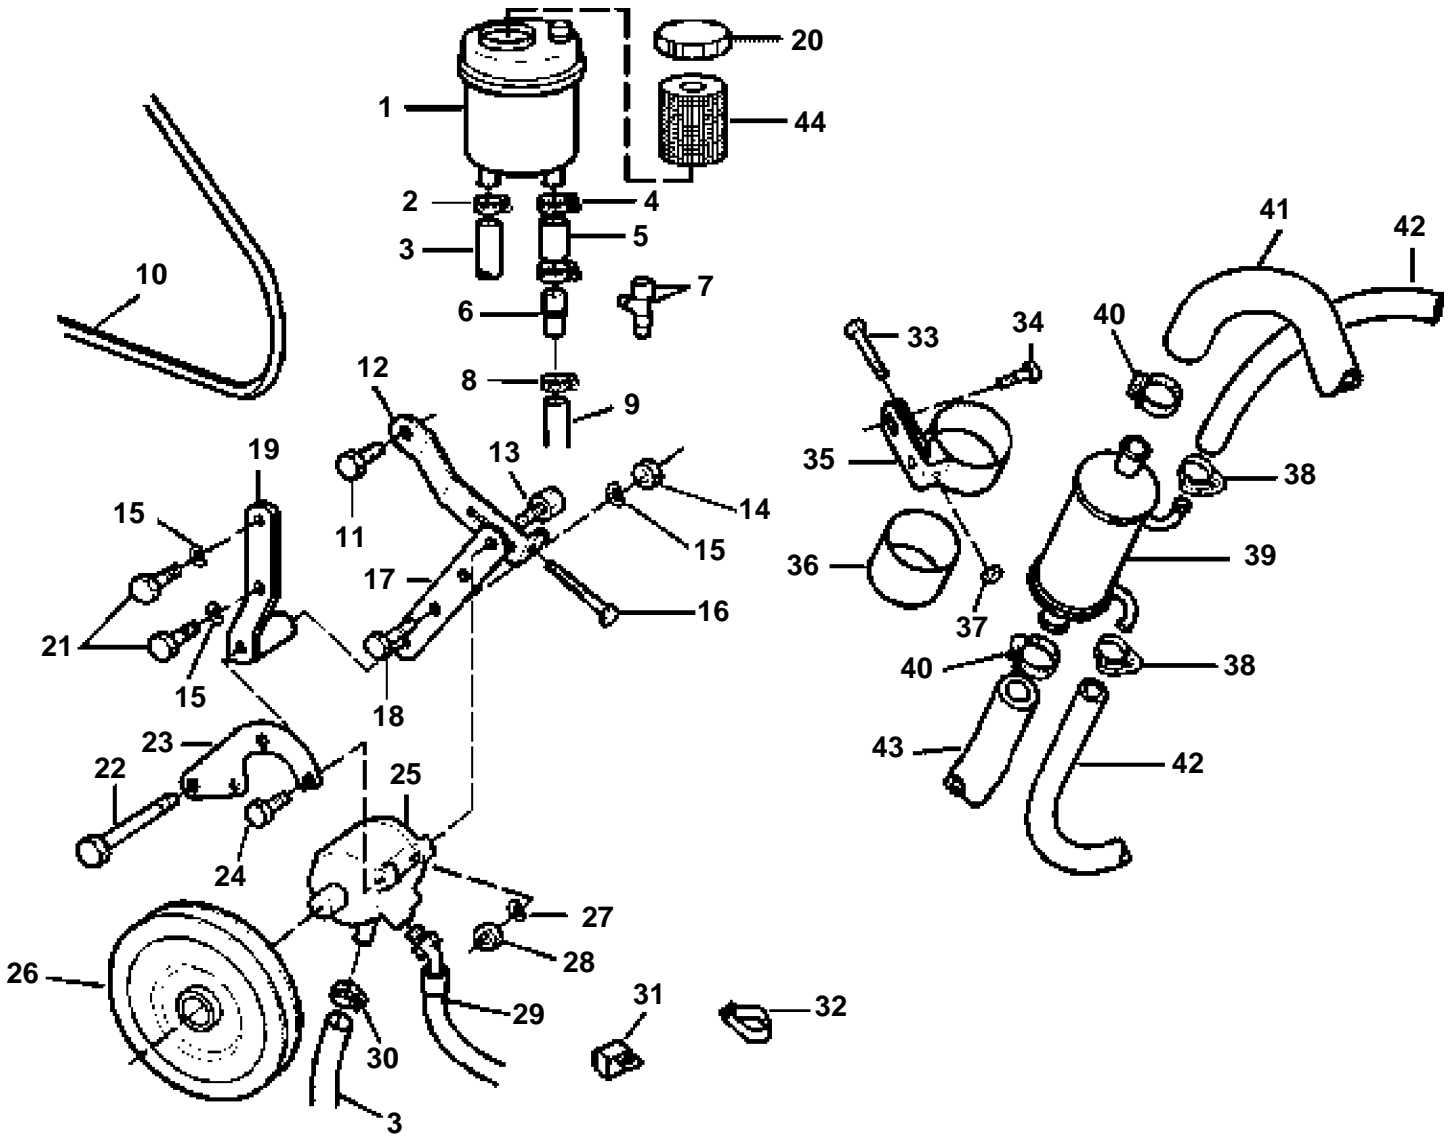

7.4GSIXNCB, 7.4GSIXNCM, 8.2GSIXNCB

GR71171

7.4GSIXNCB, 7.4GSIXNCM, 8.2GSIXNCB

REF	PART NO.	QTY	DESCRIPTION	NOTES
1	872137	1	Tank	
2	961665	1	Hose clamp	
3	872973	1	Hose, Reservoir to cooler	
4	961666	2	Hose clamp	
5	3851506	1	Suction hose, Reservoir, short	
6	873350	1	Tube, Reservoir	
7	872168	1	T-nipple, Multiple engines	
8	961665	1	Hose clamp	
9	3851507	1	Suction hose, Reservoir to pump	
10	3853368	1	V-belt, Power steering pump	
11	3853389	1	Screw, Tension brace, to engine	
12	3851123	1	Bracket	
13	1336961	1	Screw, Tension brace	
14	971099	1	Flange lock nut, Pivot screw, power steering pump	
15	941909	4	Spring washer	
16	1346183	1	Screw, Adjustment, steering pump	
17	856153	1	Bracket, Pump to engine, rear	
18	955295	2	Screw, Rear bracket to P/S pump	
19	3851121	1	Bracket, Pump to engine	
20	1696361	1	Cover, Reservoir	
21	3853558	2	Flange screw, Bracket, P/S pump to engine	
22	946473	1	Flange screw, Pivot, power steering pump	
23	856152	1	Bracket, Pump to engine, front	
24	955295	3	Screw, Front bracket to P/S pump	
25	1359649	1	Power steering pump	
26		1	Pulley, Pump assy, power steering	
27	941907	1	Spring washer	
28	955782	1	Nut, Adjustment screw	
29	872159	1	Hose, Pressure	
30	961664	1	Hose clamp	
31	3852490	1	Clamp, Hoses to front mount	
32	3852837	1	Clamp, Power steering hoses to head	Port, rear
33	3852126	1	Screw, Clamp, oil cooler	
34	3853266	1	Screw, Oil cooler mounting	
35		1	Clamp, Oil cooler and bracket assy	
36	3853236	1	Spacer, Oil cooler, power steering	
37	3852079	1	Nut, Clamp, oil cooler	
38	3852196	3	Clamp, Hose to oil cooler	Return
39	3851921	1	Oil cooler	
40	3852602	1	Clamp, Oil cooler water hose	
41	3854849	1	Hose, Vapor separator to oil cooler	
42	872160	2	Hose, Oil cooler	
43	3854760	1	Hose, P/S cooler to engine cooler	
44	349619	1	Filter, Reservoir	