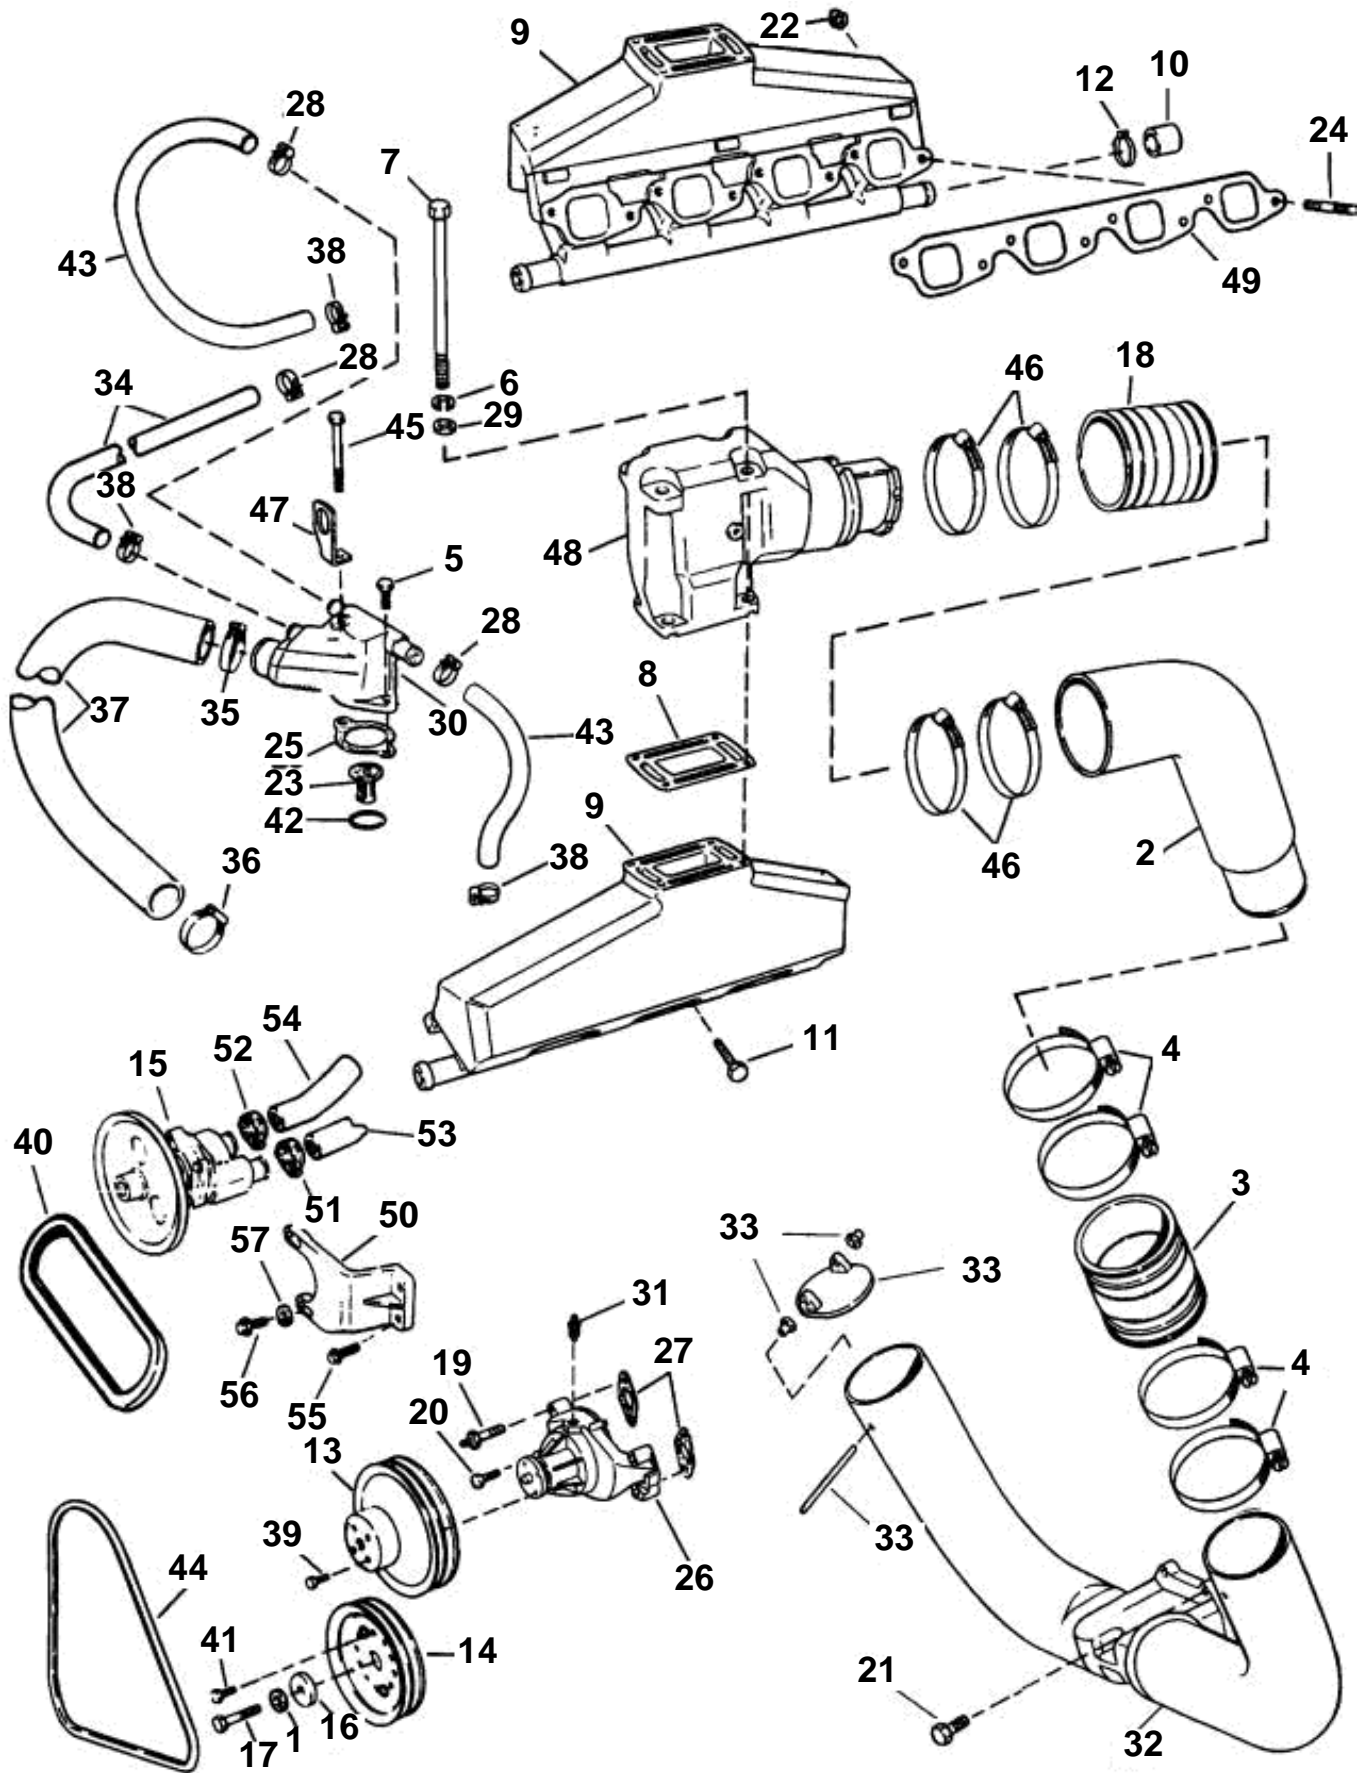

7.4GLPNCA, 7.4GLPNCM, 7.4GIINCSCE, 7.4GIPNCACE, 7.4GIPNCMCE, 7.4GLINCS, 7.4GSIINCS, 7.4GSIXNCM

7.4GLPNCA, 7.4GLPNCM, 7.4GIINCSCE, 7.4GIPNCACE, 7.4GIPNCMCE, 7.4GLINCS, 7.4GSIINCS, 7.4GSIXNCM

REF	PART NO.	QTY	DESCRIPTION	SEE SEC.	NOTES
1	3853353	1	Lock washer, Pulley		
2	3850211	2	Exhaust pipe, Upper		DP, DPX
	3853237	2	Exhaust pipe, Upper		SX, DP-S
3	3852742	2	Exhaust hose, Upper exhaust pipe to exhaust pipe		
4	3852604	8	Clamp, Hose, exhaust pipe		
5	3853401	1	Screw, Thermostat hsg to engine, short		
6	3852002	8	Lock washer, Exhaust elbov to manifold		
7	3852830	8	Screw, Elbov to exhaust manifold		
8	3850496	2	Gasket, Elbow to exhaust manifold		
			· Bulletin P-25-1-1	P-25-1-1-EN	Riser Gasket Replaced
9	3852362	2	Exhaust pipe, Port & stbd		
10	3852476	2	· Cap, Exhaust manifold		
11	3853326	8	Screw, Exhaust manifold		
12	3852602	2	Clamp, Cap to exhaust manifold		
13	3852220	1	Pulley, Water pump		
14	3852505	1	Pulley, Crankshaft, water pump		
15	3855778	1	Sea water pump		
16	3853354	1	Washer, Torsional damper		
17	3853502	1	Flange screw, Torsional damper		
18	3852696	2	Exhaust hose, Exhaust pipe upper to exhaust pipe		
19	3852507	1	Stud, Alternator brace to water pump, stbd		
20	3854653	4	Screw, Water pump		
21	3855472	4	Flange screw, Exhaust pipe to gimbal hsg		
22	3853404	8	Lock nut, Exhaust manifold to cyl head		
23	3853983	1	Thermostat, Engine		
			· Bulletin P-26-2-1	P-26-2-1-EN	Thermostat. 8.1L
24	3852140	8	Stud, Manifold to engine		
25	3852111	1	Gasket, Thermostat hsg to internal manifold		
26	3855991	1	Circulation pump		
27	3853361	2	Gasket, Water pump		
28	3852602	2	Clamp		
29	3852058	8	Washer		
30	3854383	1	Housing		GL
	3855018	1	Thermostat housing		Gi, 7.4 GSi; 8.2 GSi
31	3850999	1	Plug, Engine water pump, top		
32	3851000	1	Exhaust pipe		DP, DPX, Not shown
	3855281	1	Exhaust pipe		SX, DP-S
33		2	Seal, Exhaust pipe		
			· Bulletin P-25-1-2	P-25-1-2-EN	Exhaust Seal Obsolete
33		4	Bushing		
		1	Pin		
34	3850419	1	Hose, Engine cooler to thermostat		
35	3852098	1	Clamp		
36	3852098	1	Clamp		
37	3853241	1	Hose, Thermostat hsg to water pump		
38	3852602	3	Clamp, Hose		
39	3853390	4	Screw, Water pump pulley to hub		
40	3850430	1	V-belt		
41	3853392	3	Screw, Pulley to crankshaft		
42	3852071	1	O-ring, Thermostat		
43	3852597	2	Hose, Thermostat to manifold		
44	3852607	1	V-belt, Alternator		GL
	3854643	1	V-belt, Alternator		Gi, 7.4 GSi; 8.2 GSi
45	3853391	1	Screw, Lift bracket & thermostat hsg		
46	3853860	8	Clamp, Hose, exhaust pipe		
47	3852649	1	Bracket, Center lift		
48	3856444	2	Exhaust pipe, High rise, port & starboard		
49	3852472	2	Gasket, Manifold to engine		
50	3855594	1	Bracket, Water pump		
51	3850422	1	Clamp, Hose, water pump inlet		
52	3852602	1	Clamp, Hose, water pump outlet		
53	3850286	1	Hose, Sea water intake to water pump		GL
	3854852	1	Hose, Sea water intake to water pump		