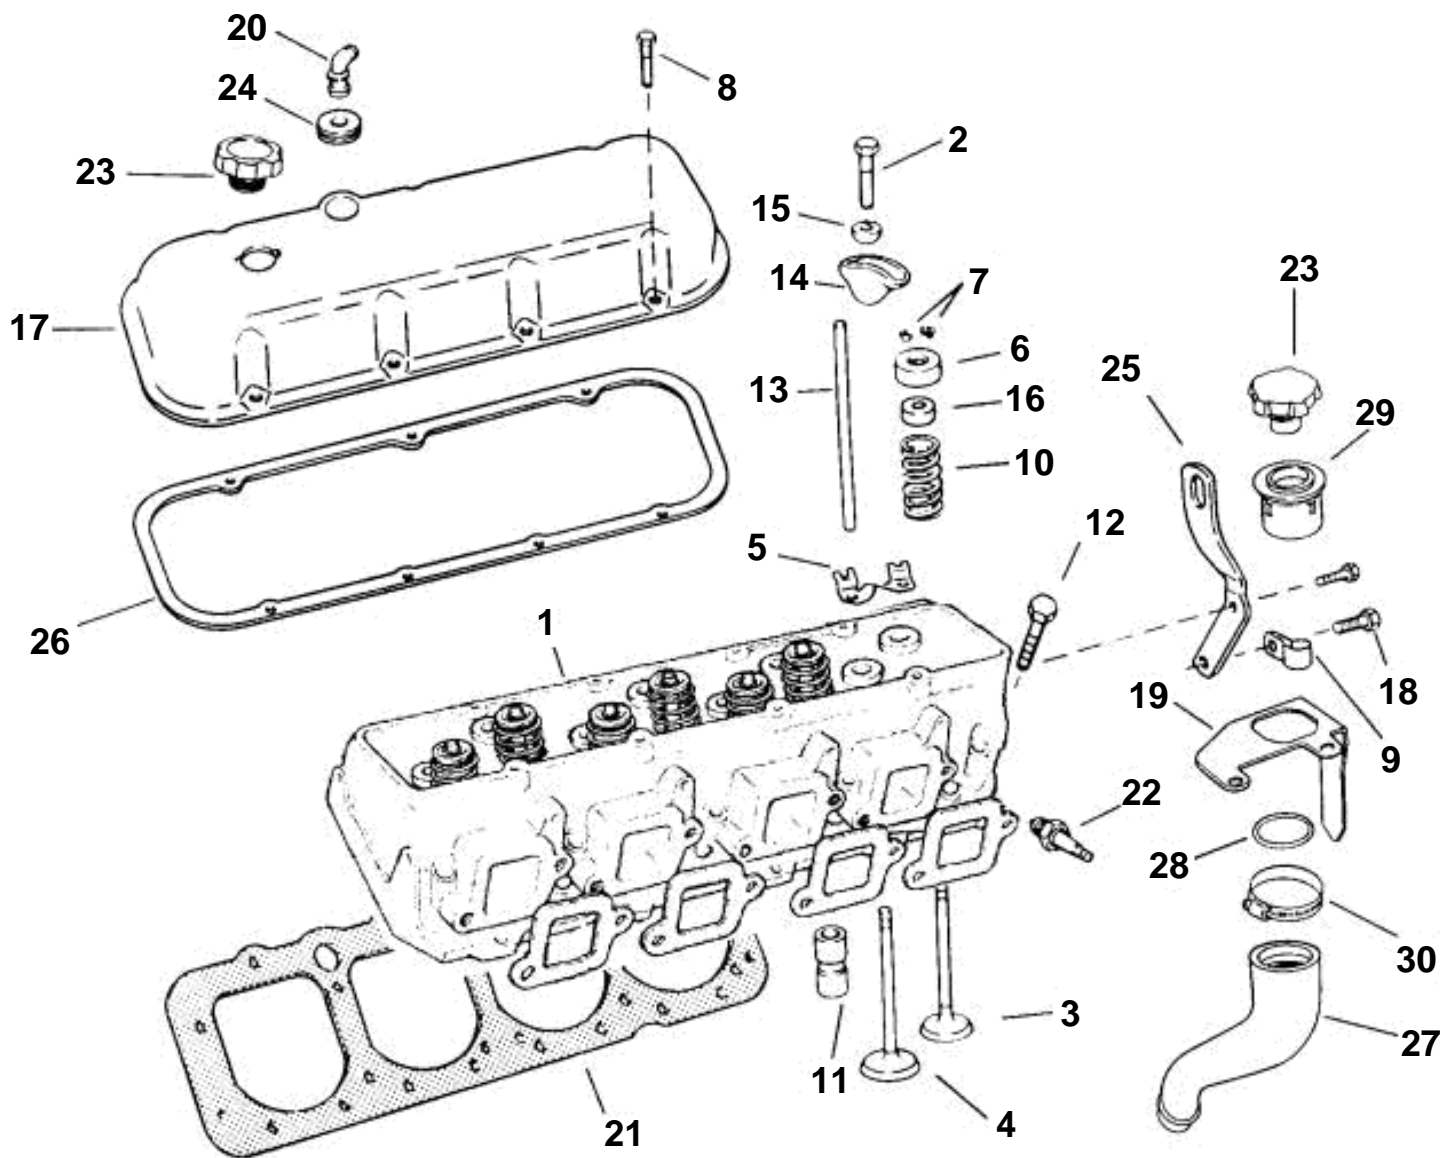

7.4GLPNCA, 7.4GLPNCM, 7.4GIINCSCE, 7.4GIPNCACE, 7.4GIPNCMCE, 7.4GLINCS

7.4GLPNCA, 7.4GLPNCM, 7.4GIINCSCE, 7.4GIPNCACE, 7.4GIPNCMCE, 7.4GLINCS

REF	PART NO.	QTY	DESCRIPTION
1	3854768	2	Cylinder head
2	3853504	16	Screw, Rocker arm
3	3853485	8	Inlet valve, Standard
4		8	Exhaust valve, Standard
	3853489	1	Exhaust valve, 0.015 in. OS
	3853490	1	Exhaust valve, 0.030 in. OS
5	3853515	8	Guide, Push rod
6	3853491	8	Valve spring washer, intake
		8	Rotator, exhaust
7	3853351	1	Valve cotter, Valve stem
8	3853503	14	Screw, Valve cover
9	3852837	1	Clamp, Steering hose
10	3854765	16	Valve spring, Valve
11	3854033	16	Lifter
12	3854766	24	Flange screw, Cylinder head, long
	3854767	8	Lock screw, Cylinder head, short
13	3853483	8	Push rod, Intake valve
	3853484	8	Push rod, Exhaust valve
14	3853520	16	Rocker arm, Valve
15	3853499	16	Ball, Rocker arm
16	3853521	16	Valve stem seal
17	3853507	2	Valve cover
18	3853266	1	Screw, Lift bracket
19		1	Bracket, Oil fill & shift module to exhaust elbow
20	3852104	2	Elbow, Valve cover
21	3853511	2	Cyl.head.gasket
22	3851861	2	Spark plug kit, 4 pack
23	3853505	2	Oil filler cap, Oil , valve cover
24	3853562	2	Grommet, Valve cover
25	3854377	2	Bracket, Cylinder head
26	3853513	2	Gasket, Valve cover
27	856966	3	Hose, Oil fill
28	3854885	1	O-ring, Oil fill hose neck to bracket
29	3854816	1	Hose connection, to exhaust elbow bracket
30	3854978	1	Clamp, Oil filler hose to neck