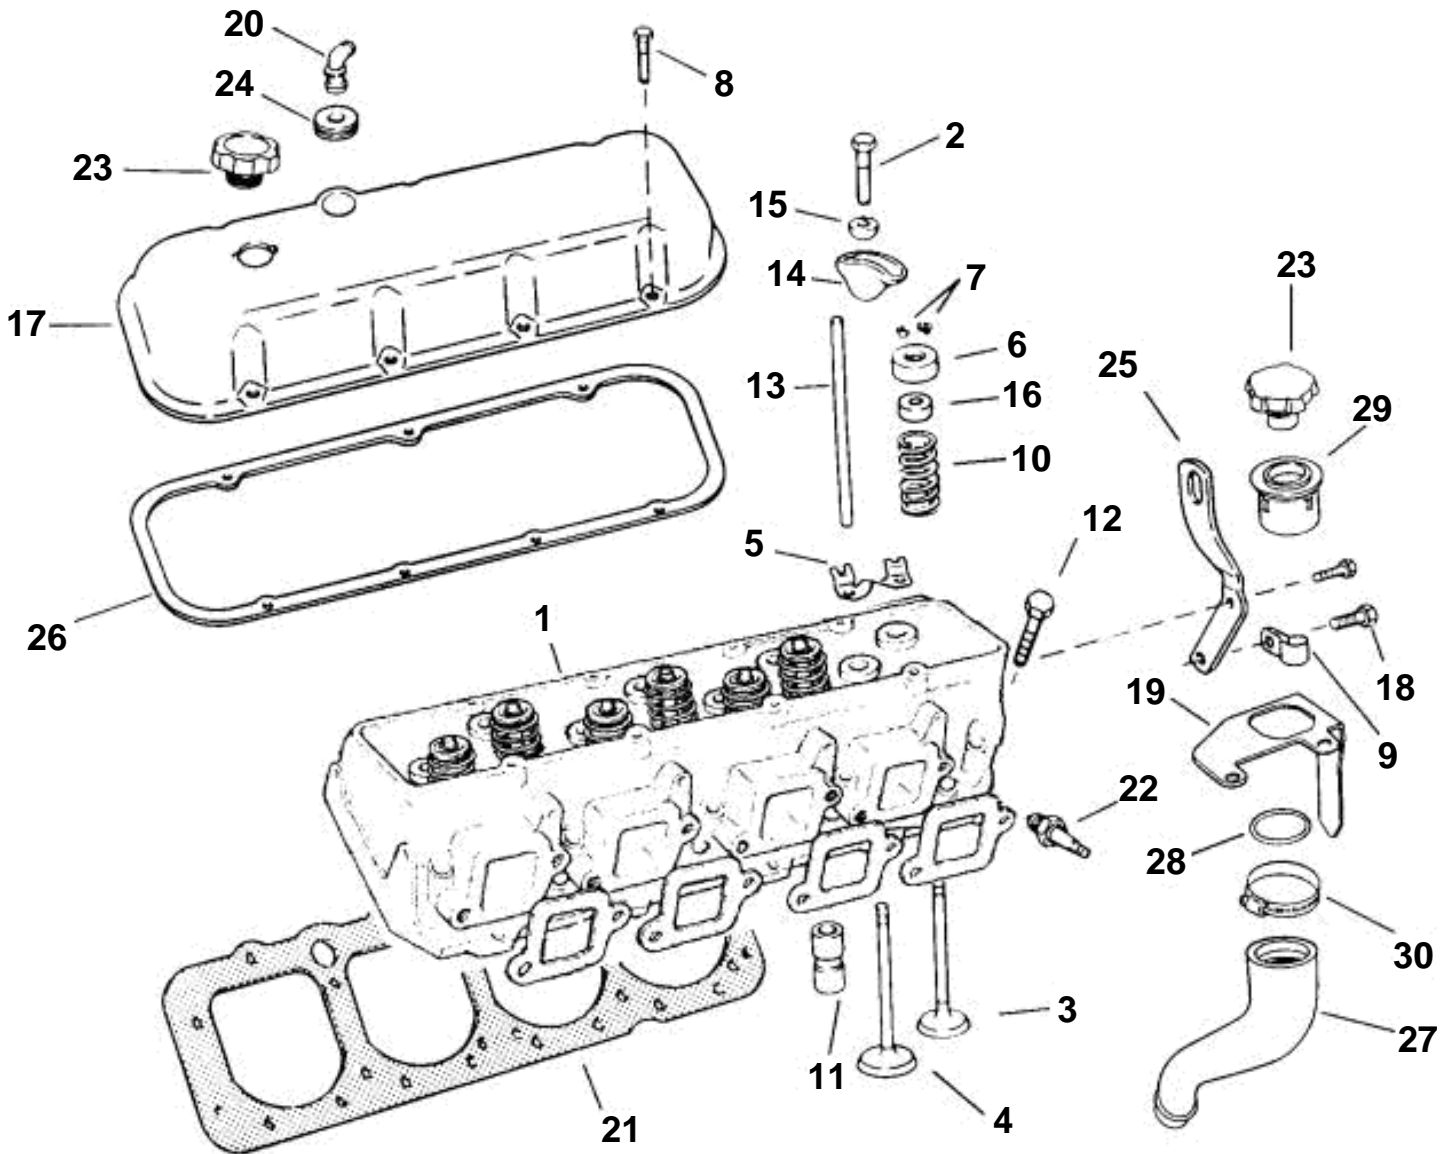

8.2GSIXNCB

8.2GSIXNCB

REF	PART NO.	QTY	DESCRIPTION	NOTES
1	3855053	2	Cylinder head	
2	3853504	16	Screw, Rocker arm	
3	3853349	8	Inlet valve, Standard	
		1	Valve, 0.015 in. OS	
	3853417	1	Valve, 0.030 in. OS	
4	3853350	8	Exhaust valve, Standard	
		1	Exhaust valve, 0.015 in. OS	
		1	Exhaust valve, 0.030 in. OS	
5	3853516	8	Guide, Push rod	
6	3855054	16	Valve cap, Valve spring	
7	3853351	1	Valve cotter, Valve stem	
8	3853503	14	Screw, Valve cover	
9	3852837	1	Clamp, Steering hose	
10	3853543	16	Valve spring, Valve	
	3853352	16	Washer, Valve spring	
11	3856022	16	Tappet	
	3856000	8	Guide, Lifter guide	Not shown
	3855999	2	Retainer, retainer	Not shown
	3853358	4	Screw	Not shown
12	3854766	24	Flange screw, Cylinder head, long	
	3854767	8	Lock screw, Cylinder head, short	
13	3853526	8	Push rod, Intake valve	
	3853525	8	Push rod, Exhaust valve	
14	3856017	16	Rocker arm, Valve	
15	3855978	16	Ball, Rocker arm	
16	3855049	16	Valve stem seal	
17	3856028	2	Valve cover, Valve cover	
18	3853266	1	Screw, Lift bracket	
19		1	Bracket, Oil fill & shift module to exhaust elbow	
20	3852104	2	Elbow, Valve cover	
21	3853587	2	Cyl.head.gasket, Cylinder head	8.2L
22	3851861	2	Spark plug kit, 4 pack	
23	3853505	2	Oil filler cap, Oil , valve cover	
24	3853562	2	Grommet, Valve cover	
25	3854377	2	Bracket, Cylinder head	
26	3853513	2	Gasket, Valve cover	
27	856966	3	Hose, Oil fill	
28	3854885	1	O-ring, Oil fill hose neck to bracket	
29	3854816	1	Hose connection, to exhaust elbow bracket	
30	3854978	1	Clamp, Oil filler hose to neck	