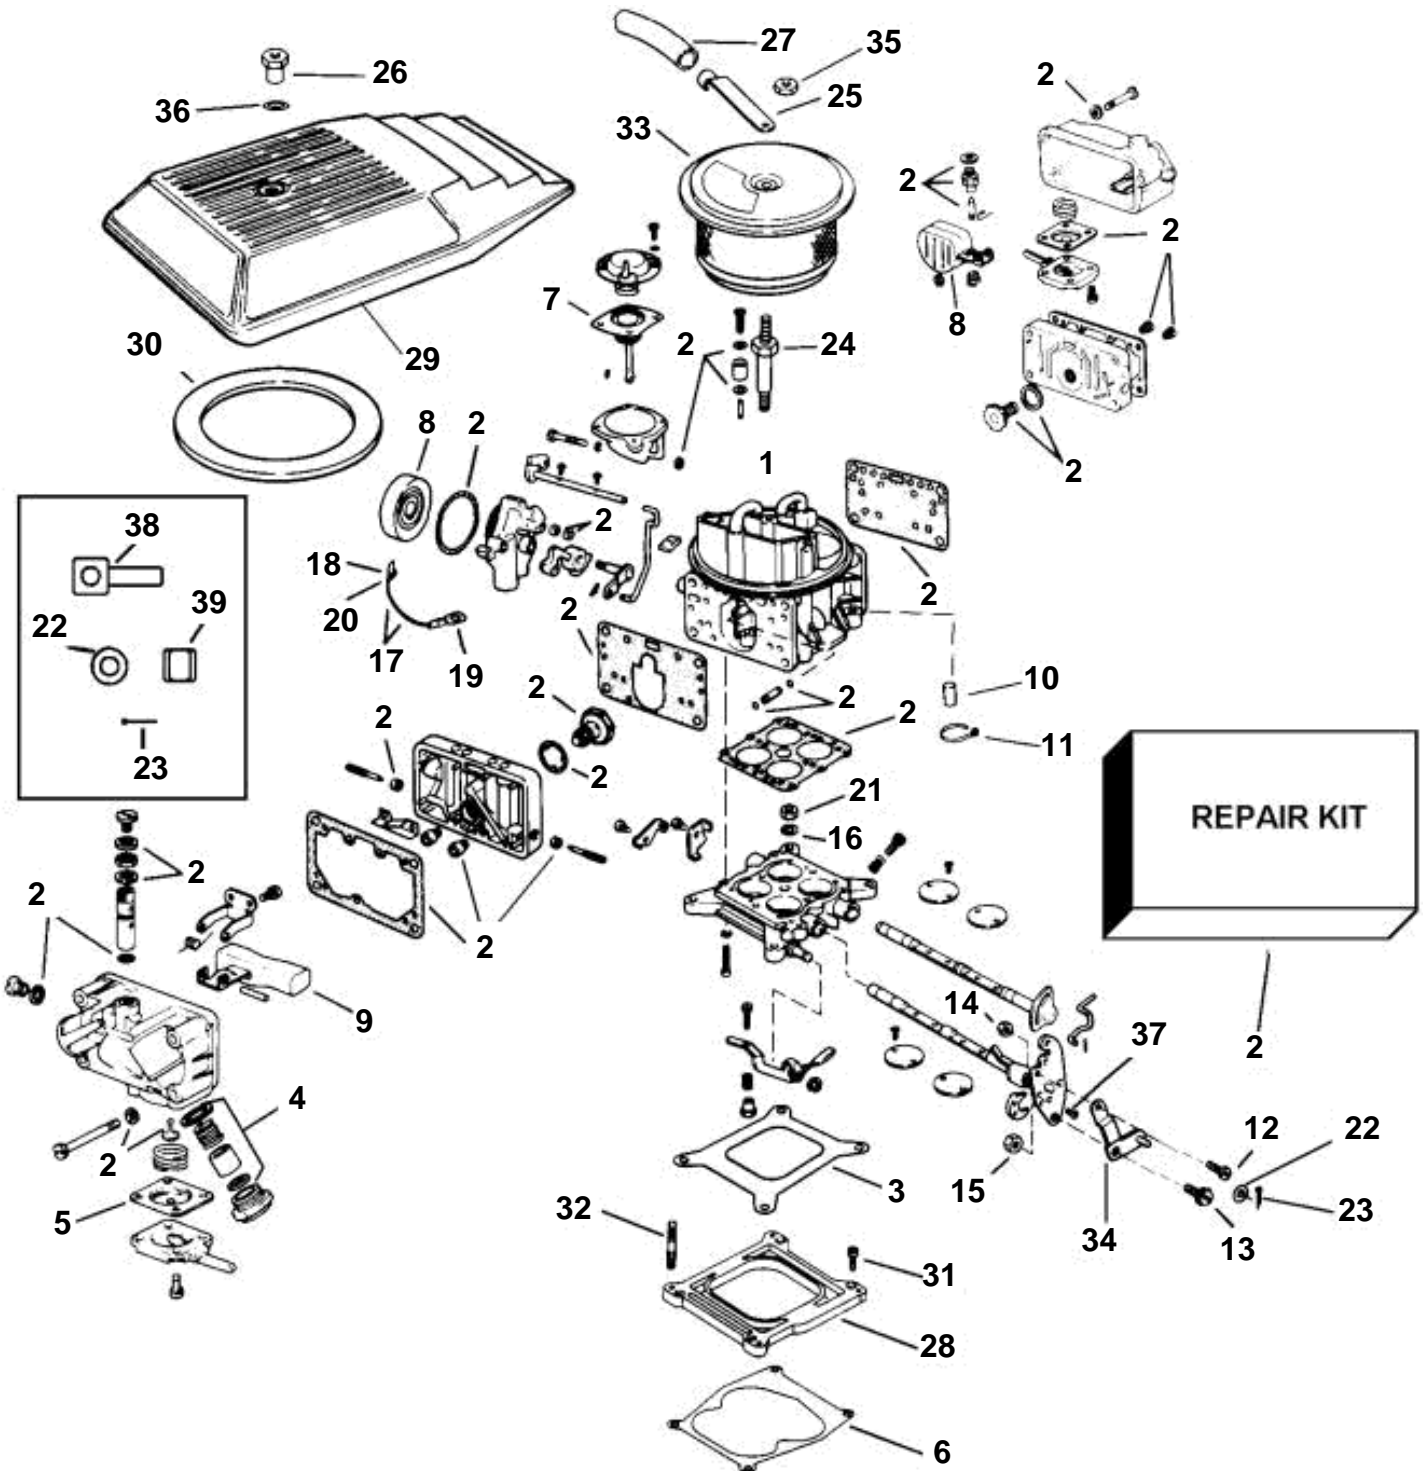

8.2GLPMDA, 8.2GLPMDM, 8.2GLIMDA, 8.2GLIMDM

8.2GLPMDA, 8.2GLPMDM, 8.2GLIMDA, 8.2GLIMDM

REF	PART NO.	QTY	DESCRIPTION	SEE SEC.	NOTES
1		1	Carburetor		
			• Bulletin P-23-1-1	P-23-1-1-EN	Power valve kits, Holley
2	3855017	1	• Repair kit		
3	3853497	1	• • Gasket, Carburetor to adapter		
4	3854019	2	• Fuel filter		
5	3854257	1	• • Diaphragm, Accelerator pump, carburetor		
6	3853275	1	• • Gasket, Adapter to intake manifold		
7	3853991	1	• • Diaphragm		
8	3854108	1	• Choke		
9	3853575	2	• Float		
10	3852082	1	• Cap, Nipple, carburetor		
11		1	Lock strap, Cap-nipple-carburetor assy		
12	3852074	1	Screw, Throttle lever		
13	3852154	1	Screw, Throttle lever to carburetor		
14	3853758	1	Nut, Throttle lever		
15	3852420	1	Lock nut, Throttle lever to carburetor		
16	3852191	1	Washer, Electric choke lead		Ground
17	3853845	1	Cable, Electric choke		Ground
18	3854253	1	• Drain cock, 0.250		
19	3852037	1	• Cable terminal, 0.312		
20	3854259	1	• Cover, Terminal		
21	3852142	4	Nut, Stud, carburetor to adapter		
22	3852193	1	Washer, Pin, throttle cable to lever		
23	3852052	1	Cotter pin, Throttle cable		
24		1	Stud, Flame arrestor to carburetor		
25	3852695	2	Connector, Hose to flame arrestor		
26	3852749	1	Nut, Flame arrestor cover to flame arrestor		
27		1	Hose, Valve cover to flame arrestor		Cut to length
28	3853453	1	Adapter, Carburetor		
29	3850510	1	Cover, Flame arrestor		
	3850543	1	Decal		8.2GL
	3854980	1	Decal		Volvo Penta, Not shown
30	3850458	2	Spacer, Cover, flame arrestor		
31	3852864	4	Screw, Adapter to intake manifold		
32	3853373	4	Stud, Carburetor to adapter		
33	3853887	1	Flame shield		
34	3850217	1	Lever, Carburetor		
35	3853561	1	Nut, Flame arrestor to carburetor		
36	3852007	1	Washer, Nut, flame arrestor cover		
37	3850415	1	Screw, Throttle lever to carburetor		
38	3850941	1	Adapter, Throttle cable		
39	3852019	1	Retainer, Throttle cable		