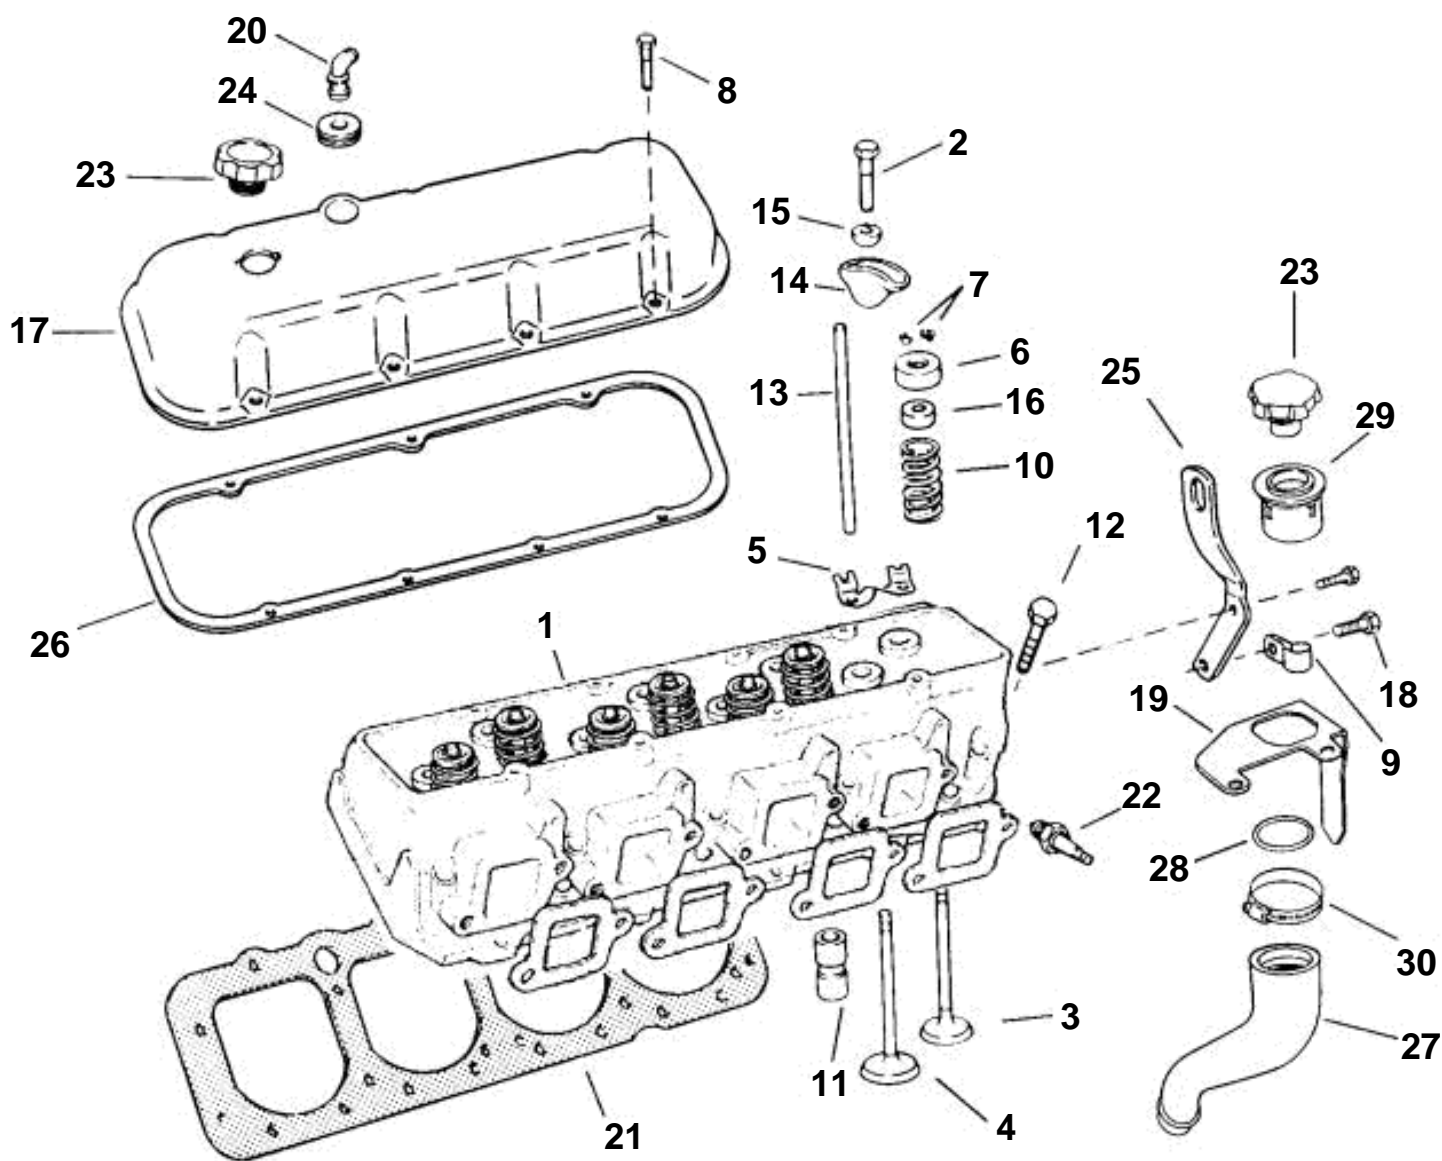

7.4GLPMDA, 7.4GLPMDM, 7.4GLIMDA, 7.4GLIMDM

7.4GLPMDA, 7.4GLPMDM, 7.4GLIMDA, 7.4GLIMDM

REF	PART NO.	QTY	DESCRIPTION
1	3854768	2	Cylinder head
2	3853504	16	Screw, Rocker arm
3	3853485	8	Inlet valve, Standard
4		8	Exhaust valve, Standard
	3853489	1	Exhaust valve, 0.015 in. OS
	3853490	1	Exhaust valve, 0.030 in. OS
5	3853515	8	Guide, Push rod
6	3853491	8	Valve spring washer, intake
		8	Rotator, exhaust
7	3853351	1	Valve cotter, Valve stem
8	3853503	14	Screw, Valve cover
9	3852837	1	Clamp, Steering hose
10	3854765	16	Valve spring, Valve
11	3854033	16	Lifter
12	3854766	24	Flange screw, Cylinder head, long
	3854767	8	Lock screw, Cylinder head, short
13	3853483	8	Push rod, Intake valve
	3853484	8	Push rod, Exhaust valve
14	3853520	16	Rocker arm, Valve
15	3853499	16	Ball, Rocker arm
16	3853521	16	Valve stem seal
17	3853507	2	Valve cover
18	3853266	1	Screw, Lift bracket
19		1	Bracket, Oil fill & shift module to exhaust elbow
20	3852104	2	Elbow, Valve cover
21	3853511	2	Cyl.head.gasket
22	3851861	2	Spark plug kit, 4 pack
23	3853505	2	Oil filler cap, Oil , valve cover
24	3853562	2	Grommet, Valve cover
25	3854377	2	Bracket, Cylinder head
26	3853513	2	Gasket, Valve cover
27	856966	3	Hose, Oil fill
28	3854885	1	O-ring, Oil fill hose neck to bracket
29	3854816	1	Hose connection, to exhaust elbow bracket
30	3854978	1	Clamp, Oil filler hose to neck