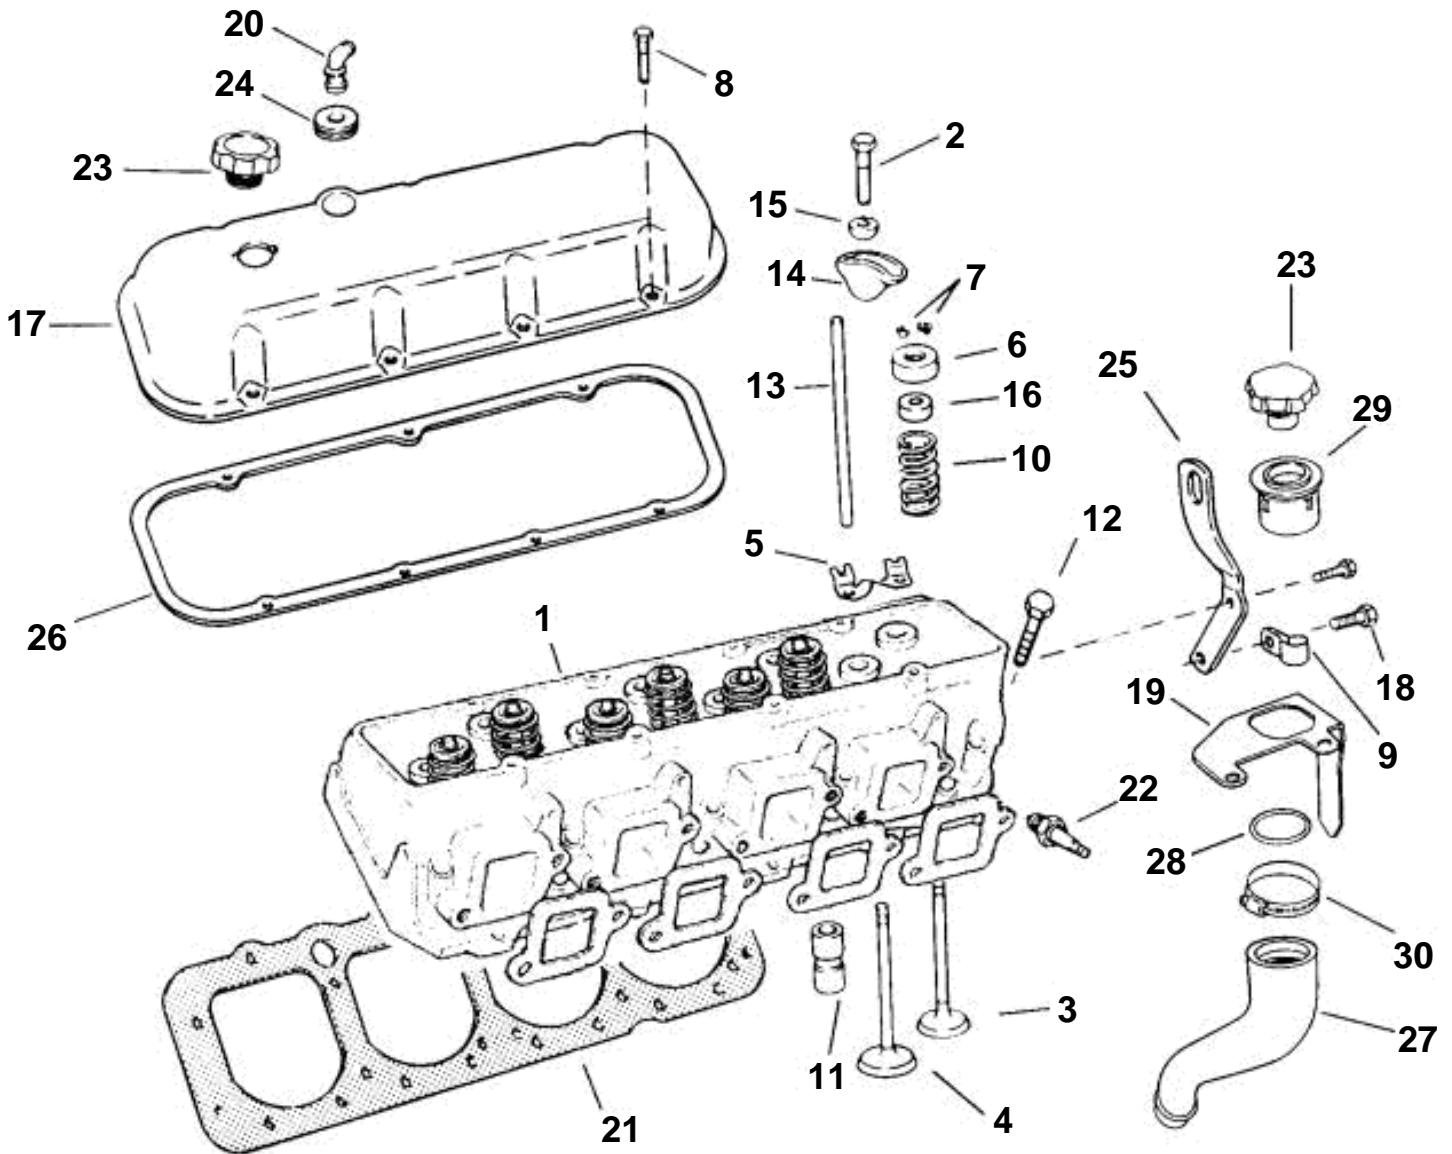

8.2GLPMDA, 8.2GLPMDM, 8.2GLIMDA, 8.2GLIMDM

8.2GLPMDA, 8.2GLPMDM, 8.2GLIMDA, 8.2GLIMDM

REF	PART NO.	QTY	DESCRIPTION
1		2	Cylinder head
2	3853504	16	Screw, Rocker arm
3	3853349	8	Inlet valve, Standard
4	3853350	8	Exhaust valve, Standard
5	3853516	8	Guide, Push rod
6	3854121	8	Cap
7	3853351	1	Valve cotter, Valve stem
8	3853503	14	Screw, Valve cover
9	3852837	1	Clamp, Steering hose
10	3853543	16	Valve spring
11	3854099	16	Lifter
12	3854766	24	Flange screw, Cylinder head, long
	3854767	8	Lock screw, Cylinder head, short
13	3853526	8	Push rod, Intake valve
	3853525	8	Push rod, Exhaust valve
14	3853524	16	Rocker arm, Valve
15	3853499	16	Ball, Rocker arm
16	3853521	16	Valve stem seal
17	3853507	2	Valve cover
18	3853266	1	Screw, Lift bracket
19		1	Bracket, Oil fill & shift module to exhaust elbow
20	3852104	2	Elbow, Valve cover
21	3853587	2	Cyl.head.gasket
22	3851861	2	Spark plug kit, 4 pack
23	3853505	2	Oil filler cap, Oil , valve cover
24	3853562	2	Grommet, Valve cover
25	3854377	2	Bracket, Cylinder head
26	3853513	2	Gasket, Valve cover
27	856966	3	Hose, Oil fill
28	3854885	1	O-ring, Oil fill hose neck to bracket
29	3854816	1	Hose connection, to exhaust elbow bracket
30	3854978	1	Clamp, Oil filler hose to neck