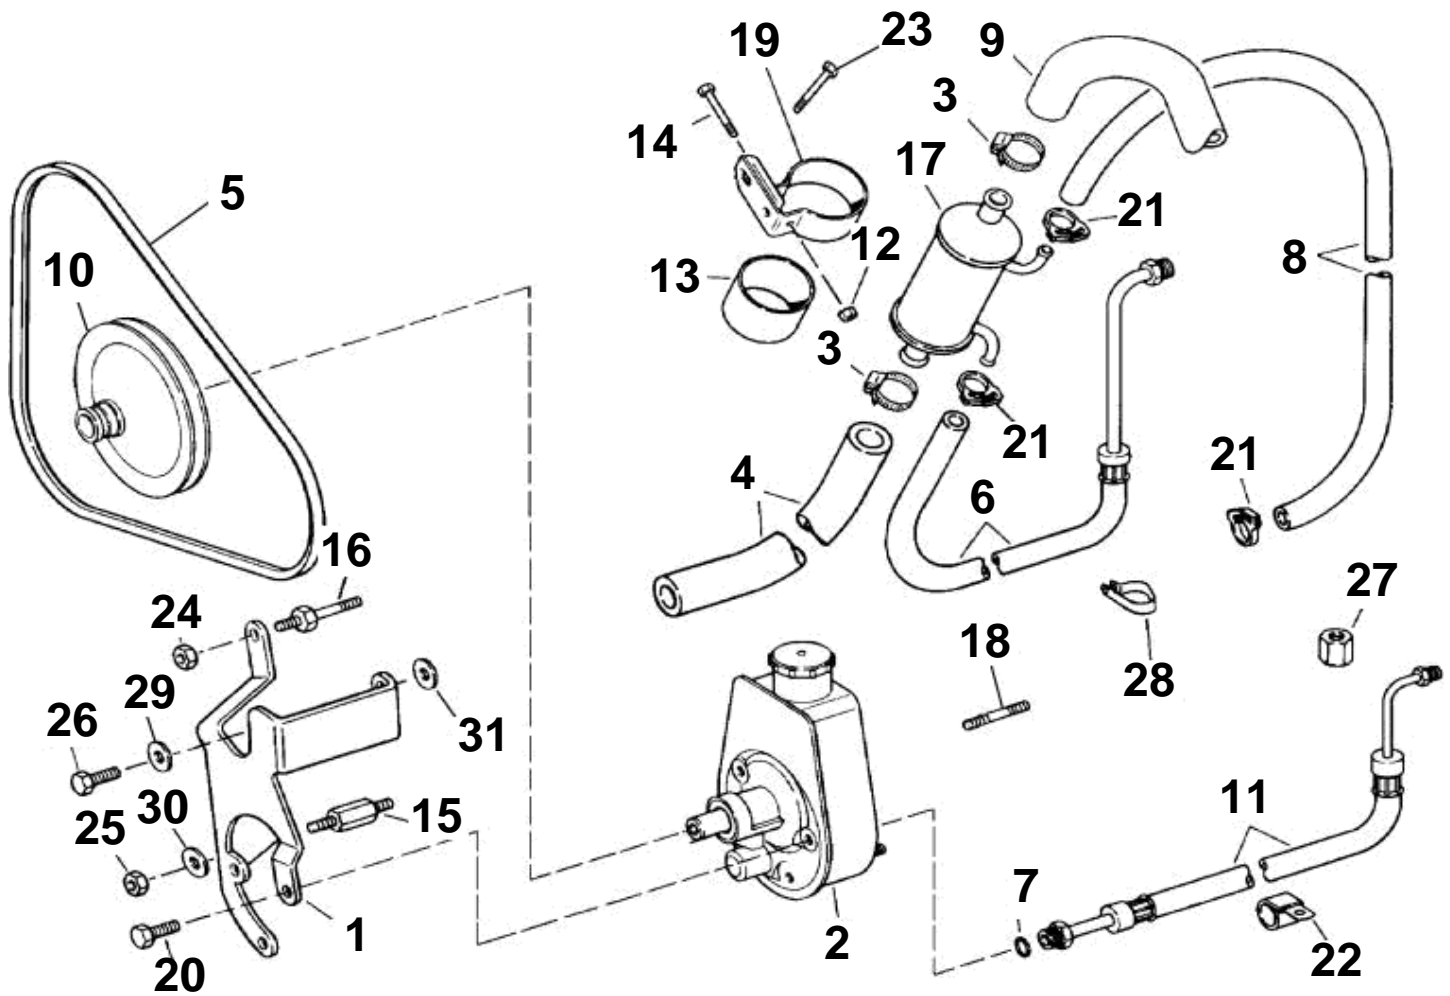

7.4GLPLKD, 7.4GLPLKE, 7.4GIPLKDCE, 7.4GIPLKECE

7.4GLPLKD, 7.4GLPLKE, 7.4GIPLKDCE, 7.4GIPLKECE

REF	PART NO.	QTY	DESCRIPTION	NOTES
1	3853463	1	Bracket, Power steering	
2	3850491	1	Power steering pump	
3	3852602	2	Clamp, Hose, oil cooler, power steering	
4	3854853	1	Hose, Cooler to cooler	
5	3853368	1	V-belt, Power steering pump	
6	3854168	1	Hose, Cylinder to oil cooler	
	3854056	1	Hose	GL
7	3852497	1	O-ring, Pressure hose to steering pump	
8	3853632	1	Hose, Oil cooler to steering pump, return	Gi
	3850644	1	Hose	GL SX
	3853239	1	Hose	GL DP
9	3853240	1	Hose, Vapor separator to oil cooler	
10	3853804	1	Pulley, P/S pump	
11	3853967	1	Pressure hose, Steering pump to pressure valve	
12	3852079	1	Nut, Clamp, oil cooler	
13	3853236	1	Spacer, Oil cooler, power steering	
14	3852126	1	Screw, Clamp, oil cooler	
15	3852612	1	Stud, P/S bracket to engine	
16	3852507	1	Stud, Bracket to water pump	Port
17	3851921	1	Oil cooler	
18	872103	2	Pivot pin, Power steering pump	
19		1	Clamp, Oil cooler and bracket assy	
20	3853405	3	Screw, Steering pump bracket	
21	3852196	2	Clamp, Hose	
22	3852490	1	Clamp, Hoses to front mount	Port
23	3853266	1	Screw, Cooler to adapter	
24	3853403	1	Nut, Stud, power steering pump bracket	
25	3853404	1	Lock nut, P/S pump bracket to engine block	
26	3853266	1	Screw, Pump bracket to cylinder head	
27	3853315	1	Fitting, P/S hoses	
28	3852837	1	Clamp, P/S hoses to head	Port, rear
29	3852116	1	Washer, Bracket to steering pump, front	
30	3852116	1	Washer, Stud, P/S bracket to engine	
31	3852116	1	Washer, Spacer, P/S pump bracket to cyl head	Rear