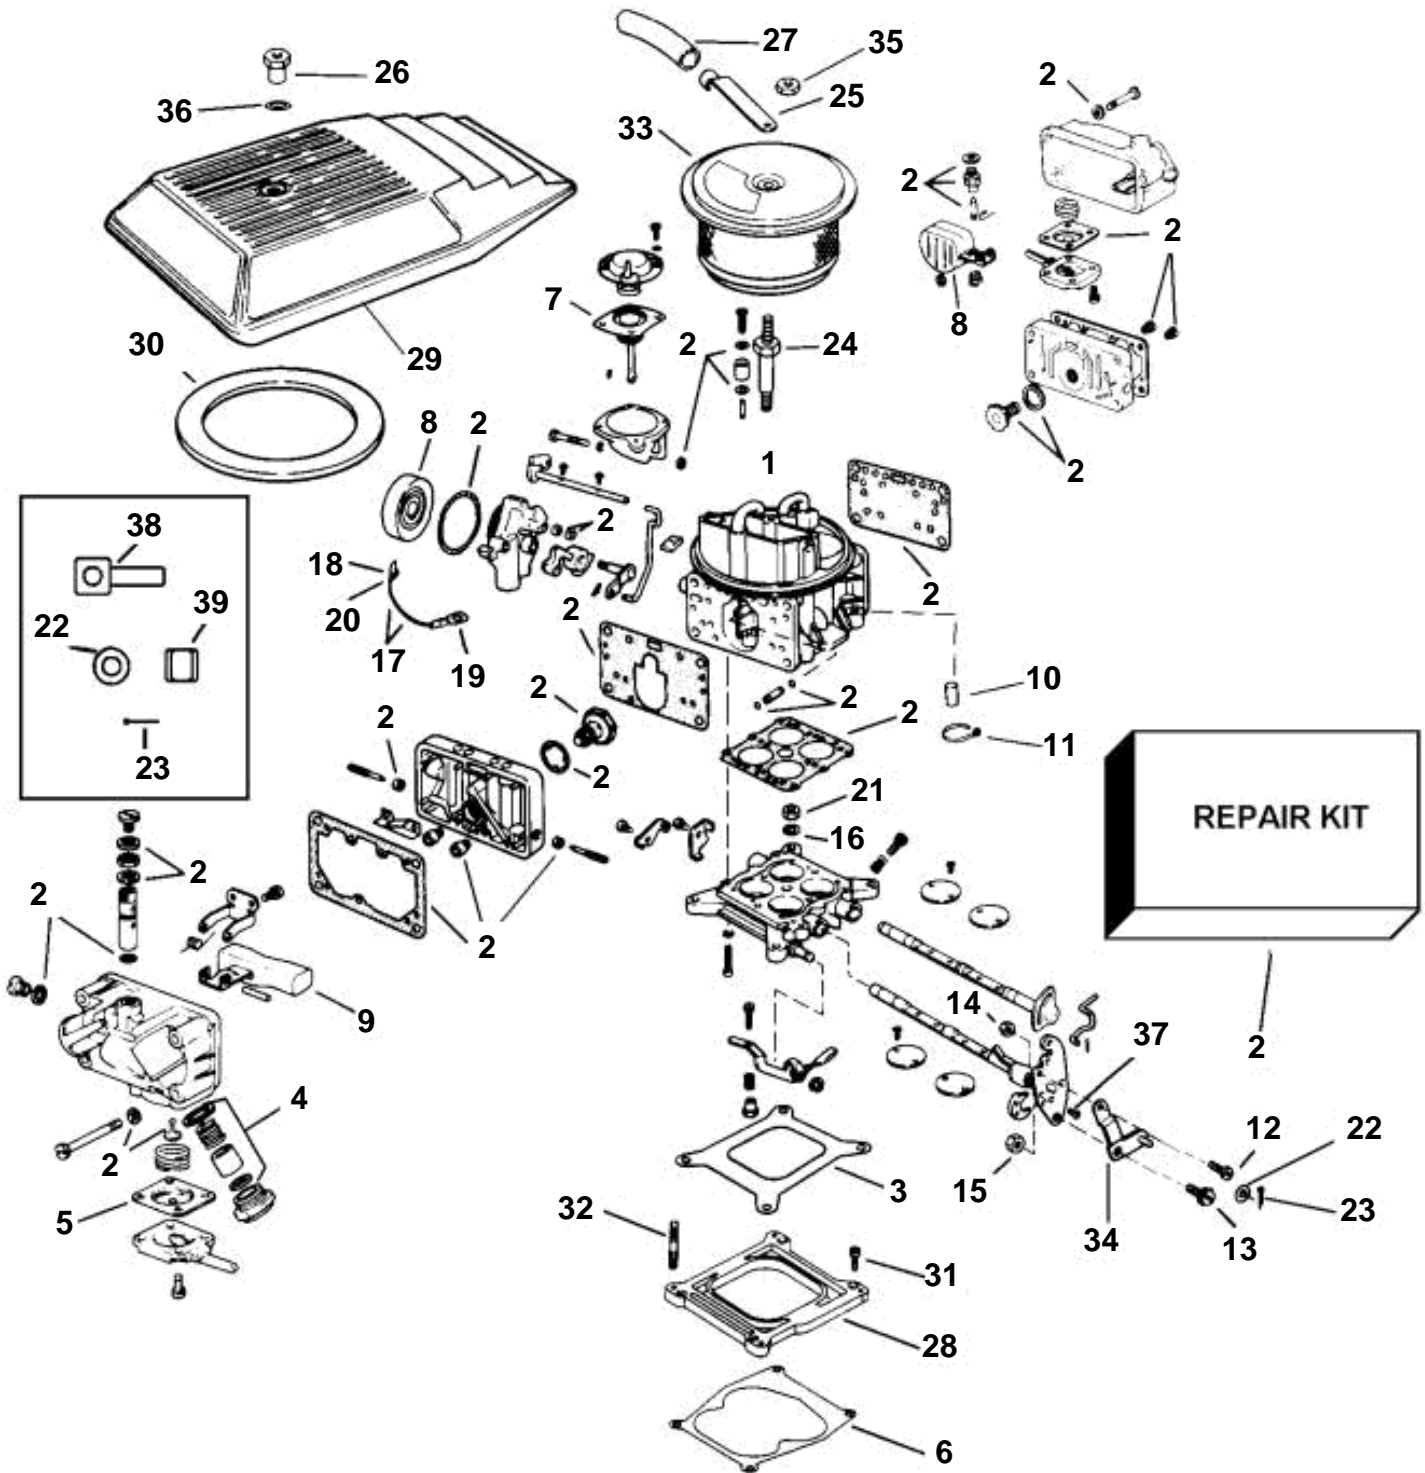

7.4GLPLKD, 7.4GLPLKE

## 7.4GLPLKD, 7.4GLPLKE

REF	PART NO.	QTY	DESCRIPTION	NOTES
1	3855957	1	Carburetor	
2	3854105	1	• Repair kit	
3	3853451	1	• • Gasket, Carburetor to adapter	
4	3854019	2	• Fuel filter	
5	3854257	1	• • Diaphragm, Accelerator pump, carburetor	
6	3853275	1	• • Gasket, Adapter to intake manifold	
7	3853991	1	• • Diaphragm	
8	3854108	1	• Choke	
9	3853575	2	• Float	
10	3852082	1	• Cap, Nipple, carburetor	
11		1	Lock strap, Cap-nipple-carburetor assy	
12	3852074	1	Screw, Throttle lever	
13	3852154	1	Screw, Throttle lever to carburetor	
14	3853758	1	Nut, Throttle lever	
15	3852420	1	Lock nut, Throttle lever to carburetor	
16	3852191	1	Washer, Electric choke lead	Ground
17	3853845	1	Cable, Electric choke	Ground
18	3854253	1	• Drain cock, 0.250	
19	3852037	1	• Cable terminal, 0.312	
20	3854259	1	• Cover, Terminal	
21	3852142	4	Nut, Stud, carburetor to adapter	
22	3852193	1	Washer, Pin, throttle cable to lever	
23	3852052	1	Cotter pin, Throttle cable	
24	3853550	1	Stud, Flame arrestor to carburetor	
25	3852695	2	Connector, Hose to flame arrestor	
26	3852749	1	Nut, Flame arrestor cover to flame arrestor	
27		1	Hose, Valve cover to flame arrestor	Cut to length
28	3853453	1	Adapter, Carburetor	
29	3850510	1	Cover, Flame arrestor	
	3854987	1	Decal	7.4GL, Not shown
	3854980	1	Decal	Volvo Penta, Not shown
30	3850458	2	Spacer, Cover, flame arrestor	
31	3852864	4	Screw, Adapter to intake manifold	
32	3853373	4	Stud, Carburetor to adapter	
33	3854066	1	Flame shield	
34	3850217	1	Lever, Carburetor	
35	3853561	1	Nut, Flame arrestor to carburetor	
36	3852007	1	Washer, Nut, flame arrestor cover	
37	3850415	1	Screw, Throttle lever to carburetor	
38	3850941	1	Adapter, Throttle cable	
39	3852019	1	Retainer, Throttle cable	