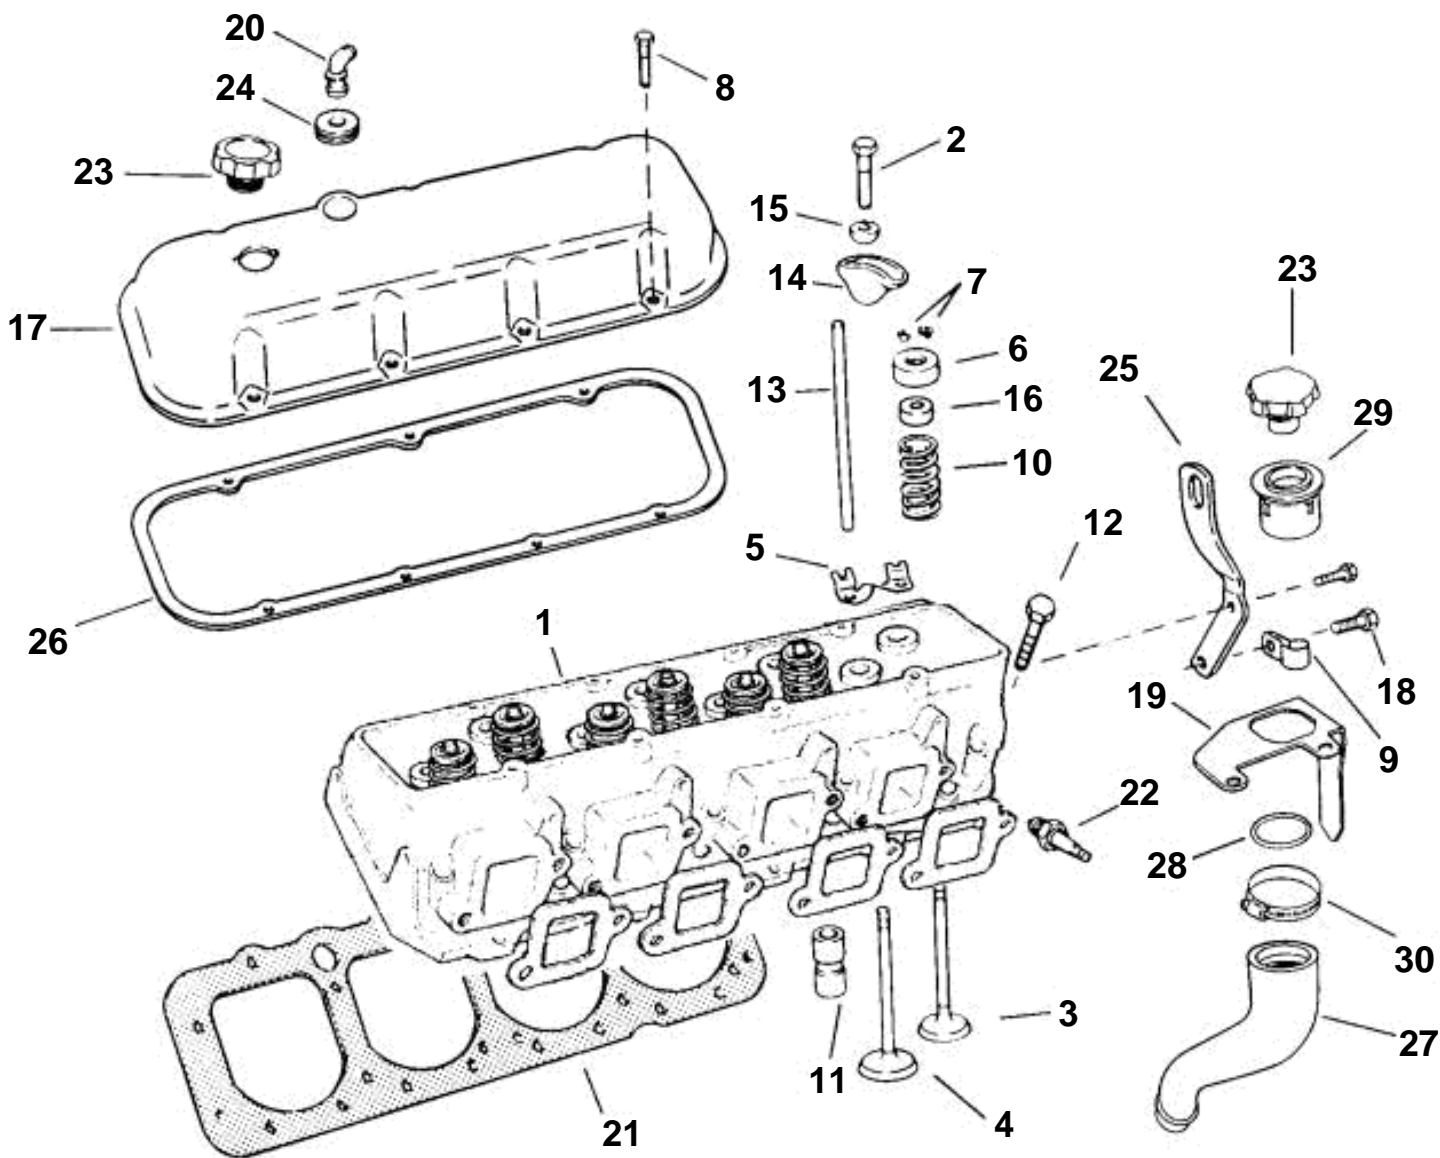

DPX385XLKE

DPX385XLKE

REF	PART NO.	QTY	DESCRIPTION	NOTES
1	3855053	2	Cylinder head	
2	3853504	16	Screw, Rocker arm	
3	3853349	8	Inlet valve, Standard	
		1	Valve, 0.015 in. OS	
	3853417	1	Valve, 0.030 in. OS	
4	3853350	8	Exhaust valve, Standard	
		1	Exhaust valve, 0.015 in. OS	
		1	Exhaust valve, 0.030 in. OS	
5	3853516	8	Guide, Push rod	
6	3855054	16	Valve cap, Valve spring	
7	3853351	1	Valve cotter, Valve stem	
8	3853503	14	Screw, Valve cover	
9	3852837	1	Clamp, Steering hose	
10	3853543	16	Valve spring, Valve	
	3853352	16	Washer, Valve spring	Not shown
11	3856022	16	Tappet	
	3856000	8	Guide, Lifter	Not shown
	3855999	2	Retainer, Lifter guide	Not shown
	3853358	4	Screw, retainer	Not shown
12	3854766	24	Flange screw, Cylinder head, long	
	3854767	8	Lock screw, Cylinder head, short	
13	3853526	8	Push rod, Intake valve	
	3853525	8	Push rod, Exhaust valve	
14	3856017	16	Rocker arm, Valve	
15	3855978	16	Ball, Rocker arm	
16	3855049	16	Valve stem seal	
17	3856028	2	Valve cover, Valve cover	
18	3853266	1	Screw, Lift bracket	
19		1	Bracket, Oil fill & shift module to exhaust elbow	
20	3852104	2	Elbow, Valve cover	
21	3853511	2	Cyl.head.gasket, Cylinder head	7.4L
22	3851861	2	Spark plug kit, 4 pack	
23	3853505	2	Oil filler cap, Oil , valve cover	
24	3853562	2	Grommet, Valve cover	
25	3854377	2	Bracket, Cylinder head	
26	3853513	2	Gasket, Valve cover	
27	856966	3	Hose, Oil fill	
28	3854885	1	O-ring, Oil fill hose neck to bracket	
29	3854816	1	Hose connection, to exhaust elbow bracket	
30	3854978	1	Clamp, Oil filler hose to neck	