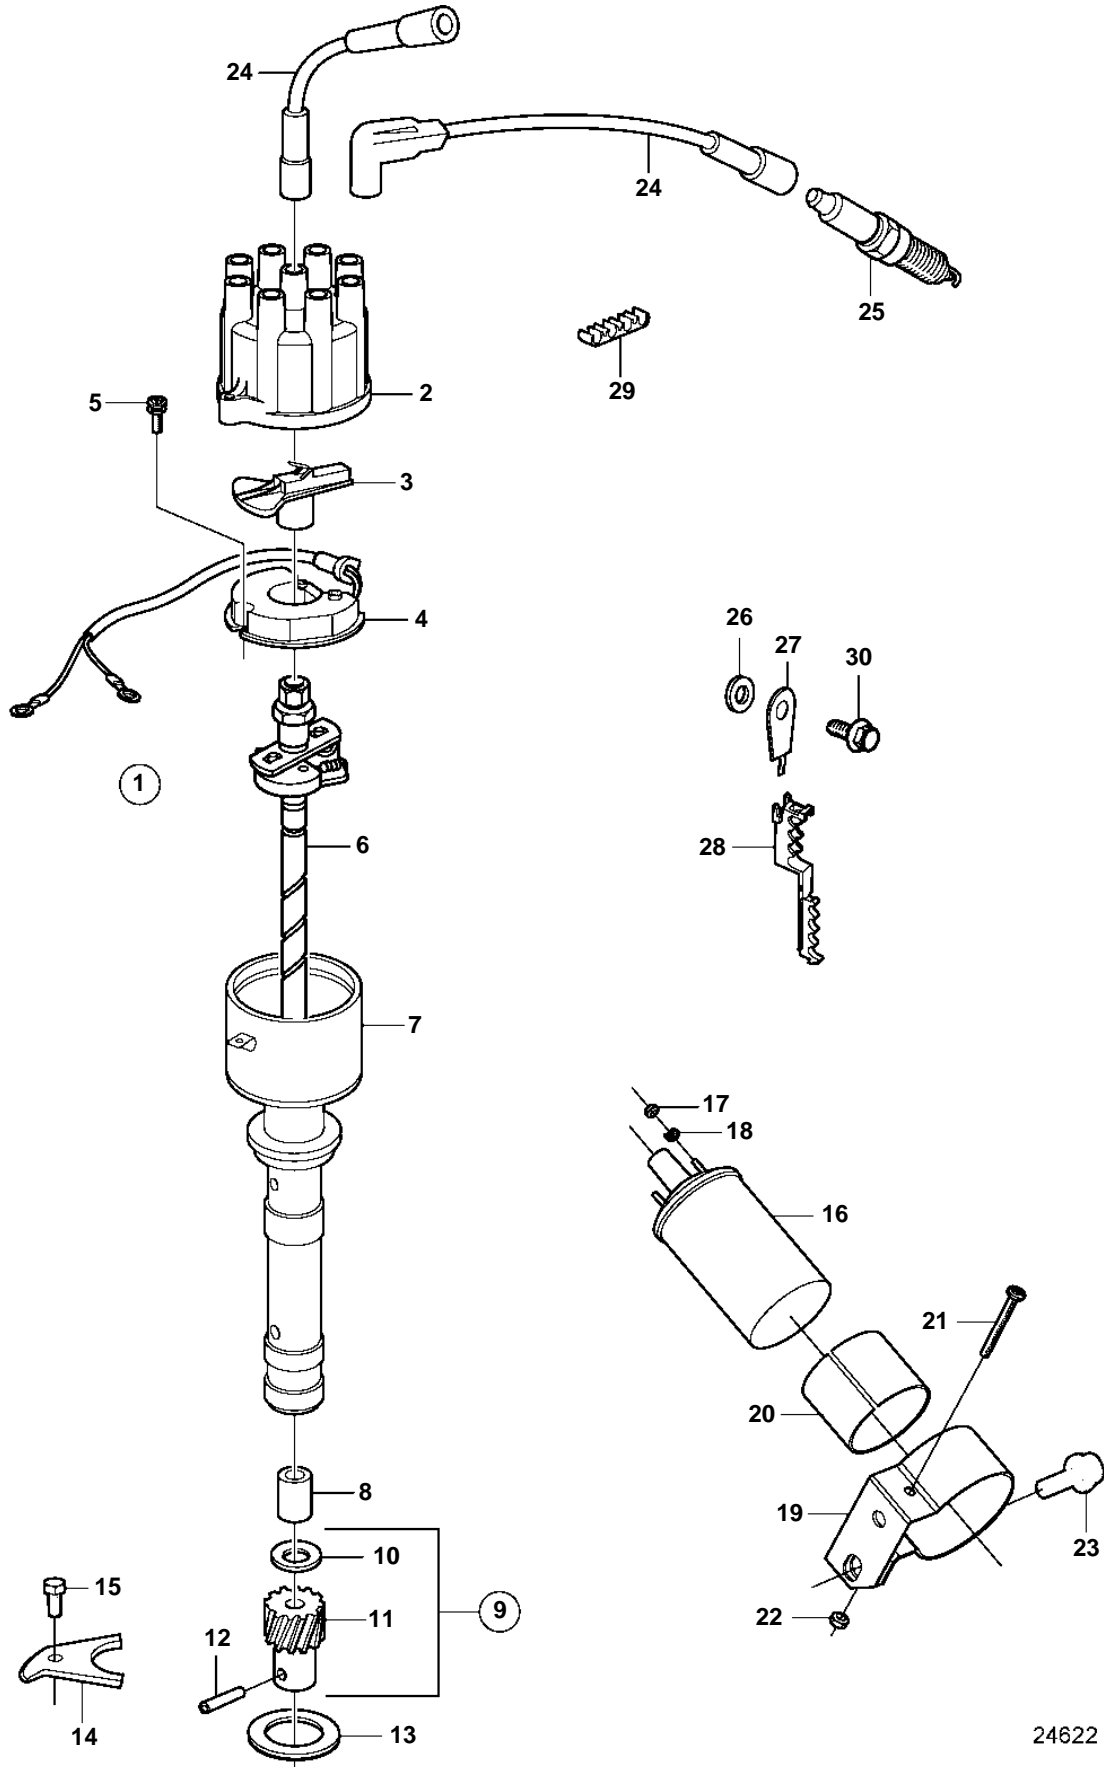

7.4GLIHUB

24622

7.4GLIHUB

REF	PART NO.	QTY	DESCRIPTION	NOTES
1	3850521	1	Distributor	
2	3853815	1	· Distributor cap	
3	3853801	1	· Rotor	
4	3854077	1	· Module	
5		2	· Screw	not sold separately
6		1	· Shaft	not sold separately
		1	· Spring kit	
7		1	· Housing	not sold separately
8		1	· Bearing	
9	3853888	1	· Gear set	
10		1	· · Washer	not sold separately
11			· · Gear	not sold separately
12		1	· · Pin	not sold separately
13	3852109	1	Gasket	
14	3852108	1	Clamp	
15	3856129	1	Screw	
16	3852217	1	Ignition coil	
17	3852064	2	Nut	
18	3852001	2	Lock washer	
19		1	Clamp	
20	3853236	1	Spacer	
21	3852126	1	Screw	
22	3852079	1	Nut	
23	3860163	1	Screw	
24	3851821	1	Ignition cable kit	
25	3851861	2	Spark plug kit	4 PACK
	3851860	1	Spark plug kit	24 PACK
26	3852116	2	Washer	
27		2	Bracket	
28	3852619	4	Retainer	
29	3852491	2	Retainer	
30	3853419	2	Screw