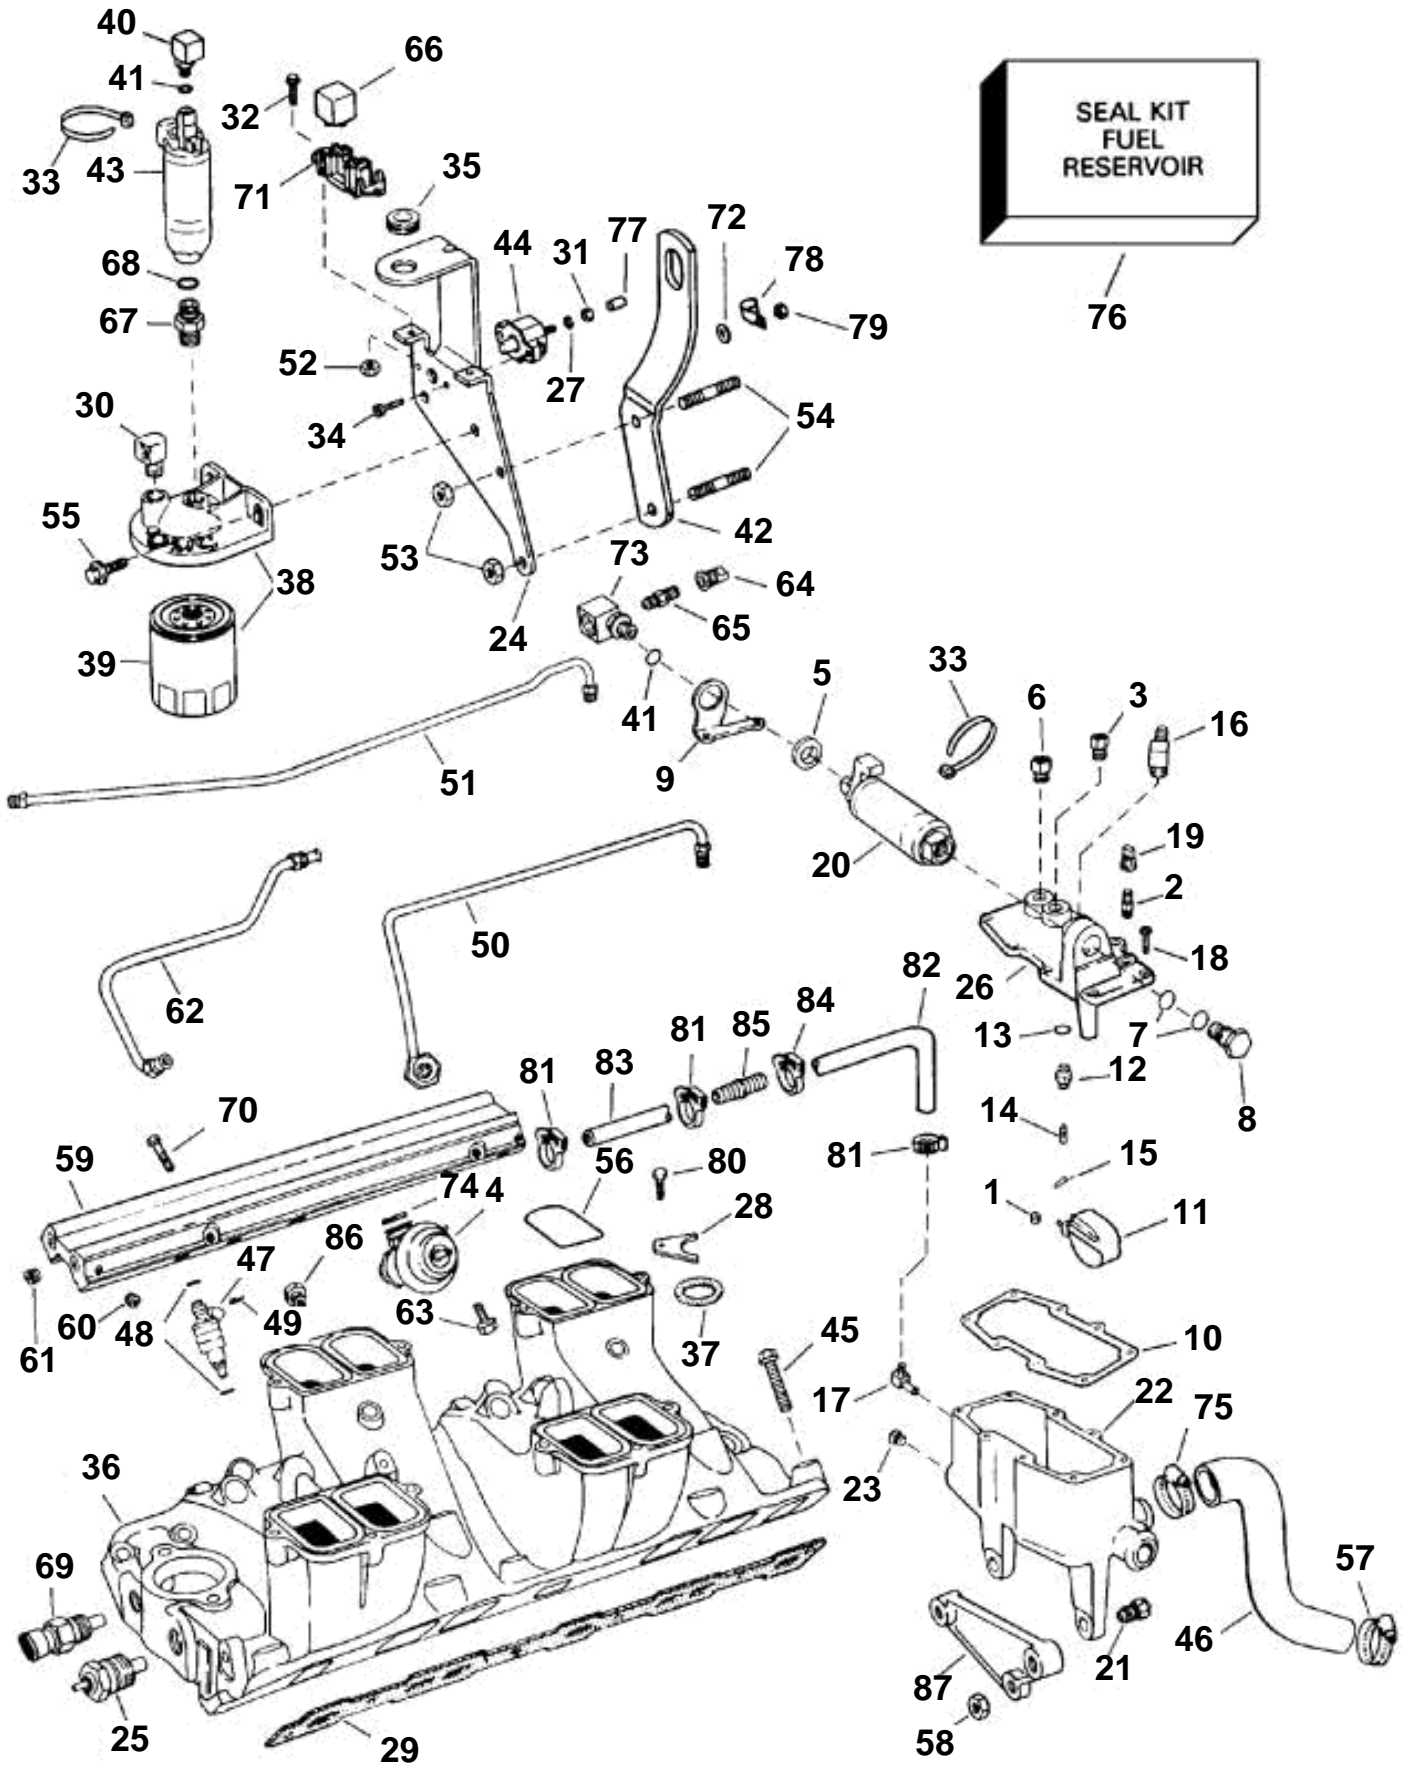

7.4GIPHUSCE, 7.4GIIHUBCE

7.4GIPHUSCE, 7.4GIIHUBCE

REF	PART NO.	QTY	DESCRIPTION	NOTES
1	3852034	1	Retainer, Float pin	
2	3854152	1	Valve, Reservoir assy	
3	3852462	1	Fitting, Fuel line to reservoir	
4	3854517	1	Pressure sensor	
5	3852481	1	Grommet, Fuel pump to cover	Reservoir assy
6	3852017	1	Adapter, Fuel line	LP pump to reservoir
7	3853642	2	O-ring, Retainer, fuel pump	
8	3853572	1	Hollow screw, Fuel pump to cover	Reservoir assy
9	3853573	1	Bracket, Fuel pump grommet	Reservoir assy
10	3853574	1	Gasket, Cover	Reservoir assy
11	3853575	1	Float, Reservoir assy	
12	3853576	1	Seat, Float needle	Reservoir assy
13	3853577	1	Gasket, Float needle seat	Reservoir assy
14	3853578	1	Needle, Float	Reservoir assy
15	3853579	1	Clip, Needle to float	Reservoir assy
16	3853597	1	Elbow, Vent, reservoir to intake	
17	3852480	1	Riser, Reservoir to thermostat hsg	
18	3853606	8	Screw, Cover to reservoir	Reservoir assy
19	3853616	1	Protective cap, Pressure valve	
20	3855958	1	Fuel pump, High pressure	
21	3853558	2	Flange screw	
22	3854149	1	Tank	
23		1	· Plug, Reservoir assy	
	3852167	1	· Plug, Reservoir drain	
24	3856439	1	Bracket, Fuel filter and fuel pump	
25	3852029	1	Sender, Water temperature	
	872068	1	Sender, Water temperature, dual station	
26	3854405	1	Cover, Reservoir assy	
27	3852001	2	Lock washer, Circuit breaker	
28	3852108	1	Clamp, Distributor to engine	
29	3854096	1	Inlet gasket kit, Intake manifold	Gi
30	3852013	1	Elbow, Inlet, fuel filter cover	
31	3852064	2	Nut, Circuit breaker	
32	3852208	2	Screw, Relay & cable assy	
33		2	Lock strap, Engine cable to fuel pump	
34	3853620	2	Screw, Circuit breaker to bracket	Electrical ignition
35	3852481	1	Grommet, Fuel pump to bracket	
36	3854516	1	Manifold, Lower	Gi
37	3852109	1	Gasket, Distributor	
38	3850861	1	Cover	
		1	· Cover, Fuel filter	
39	3851218	1	· Fuel filter	
40	3853494	1	Fitting, Fuel line to fuel pump	
41	3850820	2	· O-ring, Fitting	
42	3854377	2	Bracket, Cylinder head	
43	3854902	1	Fuel pump, Low pressure	
44	3854162	1	Breaker, 12.5A	
45	3854654	4	Screw, Intake manifold, long	
	3854653	12	Screw, Intake manifold	
46	3854853	1	Hose, Vapor separator to oil cooler	
	3854849	1	Hose, Reservoir to cooler	DPX
47	3854518	8	Injector	
48	3855192	16	O-ring, Fuel injector	
49	3855191	8	Clip, Fuel injector	
50	3854646	1	Fuel pipe, Fuel regulator to reservoir	
51		1	Fuel pipe, Low pressure pump to reservoir	
52	3852077	2	Nut, Relay to fuel pump mtg. brkt	
53	3853273	2	Lock nut, Stud, bracket to cylinder head	
54	3852117	1	Stud, Lift bracket & fuel pump bracket	
55	3853393	1	Screw, Fuel filter, oil tube, & spacer to brkt	
56	3854515	8	O-ring, Manifold	
57	3852098	1	Clamp, Hose to gimbal	
58	3850657	2	Nut	