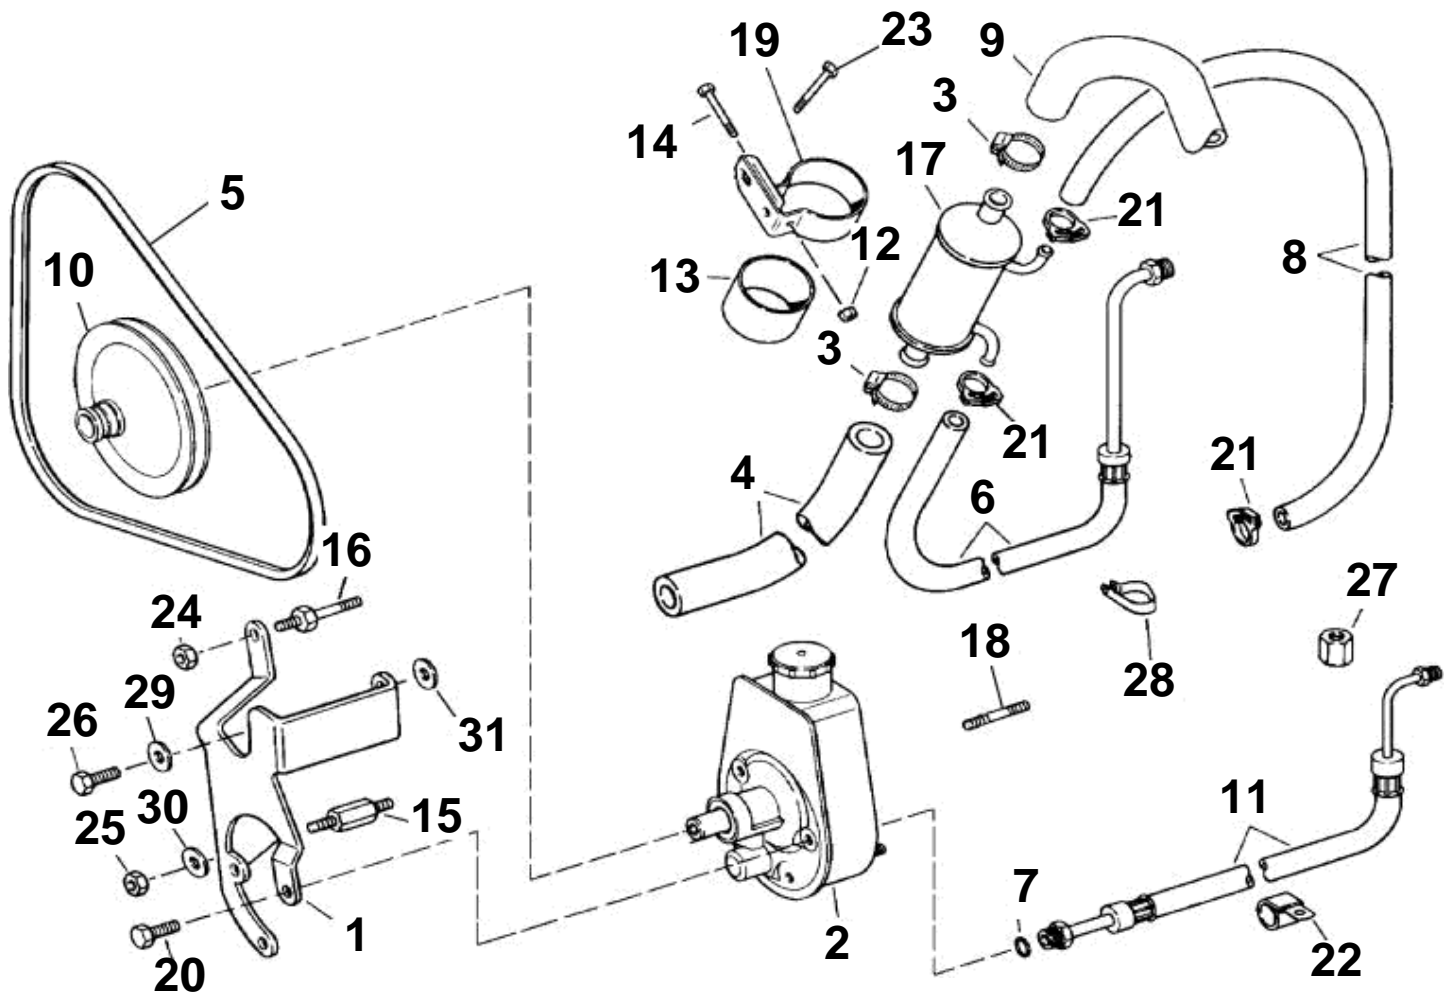

7.4GIPWTR, 7.4GSIPWTR, 8.2GSIPWTR

7.4GIPWTR, 7.4GSIPWTR, 8.2GSIPWTR

REF	PART NO.	QTY	DESCRIPTION	NOTES
1	3853463	1	Bracket, Power steering	
2	3850491	1	Steering pump	
3	3852602	2	Hose clamp, Hose, oil cooler, power steering	
4	3854848	1	Hose, Cooler to cooler	
5	3853368	1	V-belt, Power steering pump	
6	3854168	1	Hose assembly, Cylinder to oil cooler	
7	3852497	1	O-ring, Pressure hose to steering pump	
8	3853632	1	Hose, Oil cooler to steering pump, return	
9	3854853	1	Hose, Vapor separator to oil cooler	
10	3853804	1	Pulley, P/S pump	
11	3853967	1	Hose assembly, Steering pump to pressure valve	
12	3852079	1	Nut, Clamp, oil cooler	
13	3853236	1	Spacer, Oil cooler, power steering	
14	3852126	1	Screw, Clamp, oil cooler	
15	3852612	1	Stud, P/S bracket to engine	
16	3852507	1	Stud, Bracket to water pump	Port
17	3851921	1	Oil cooler	
18	872103	2	Pivot pin, Power steering pump	
19		1	Clamp, Oil cooler and bracket assy	
20	3853405	3	Screw, Steering pump bracket	
21	3852196	2	Clamp, Hose	
22	3852490	1	Clamp, Hoses to front mount	Port
23	3853266	1	Screw, Cooler to adapter	
24	3853403	1	Nut, Stud, power steering pump bracket	
25	3853404	1	Nut, P/S pump bracket to engine block	
26	3853266	1	Screw, Pump bracket to cylinder head	
27	3853315	1	Fitting, P/S hoses	
28	3852837	1	Clamp, P/S hoses to head	Port, rear
29	3852116	1	Washer, Bracket to steering pump, front	
30	3852116	1	Washer, Stud, P/S bracket to engine	
31	3852116	1	Washer, Spacer, P/S pump bracket to cyl head	Rear