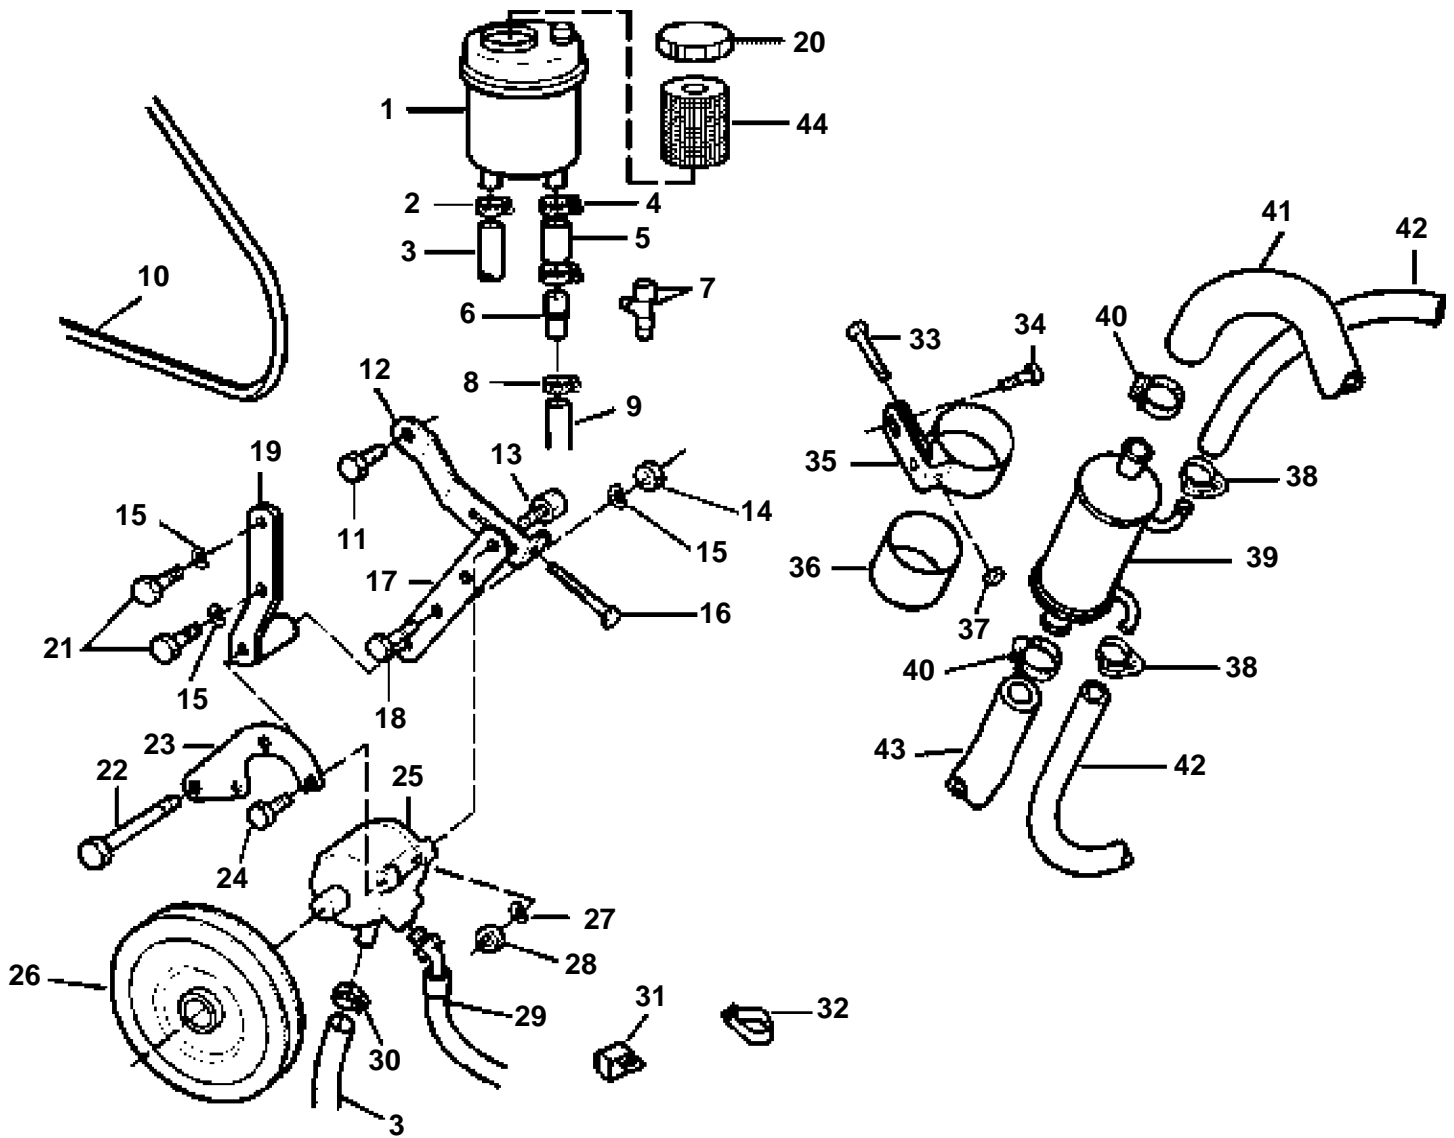

DPX385XWTR, DPX415XWTR

GR71171

DPX385XWTR, DPX415XWTR

REF	PART NO.	QTY	DESCRIPTION	NOTES
1	872137	1	Tank	
2	961665	1	Hose clamp	
3	872973	1	Return hose, Reservoir to cooler	
4	961666	2	Hose clamp	
5	3851506	1	Suction hose, Reservoir, short	
6	873350	1	Tube, Reservoir	
7	872168	1	T-nipple, Multiple engines	
8	961665	1	Hose clamp	
9	3851507	1	Suction hose, Reservoir to pump	
10	3853368	1	V-belt, Power steering pump	
11	3853389	1	Screw, Tension brace, to engine	
12	3851123	1	Tensioner	
13	1336961	1	Screw, Tension brace	
14	971099	1	Flange lock nut, Pivot screw, power steering pump	
15	941909	4	Spring washer	
16	1346183	1	Screw, Adjustment, steering pump	
17	856153	1	Bracket, Pump to engine, rear	
18	955295	2	Hexagon screw, Rear bracket to P/S pump	
19	3851121	1	Bracket, Pump to engine	
20	1696361	1	Filler cap, Reservoir	
21	3853558	2	Screw, Bracket, P/S pump to engine	
22	946473	1	Flange screw, Pivot, power steering pump	
23	856152	1	Bracket, Pump to engine, front	
24	955295	3	Hexagon screw, Front bracket to P/S pump	
25	1359649	1	Power steering pump	
26	1378643	1	Pulley, Pump assy, power steering	
27	941907	1	Spring washer	
28	955782	1	Hexagon nut, Adjustment screw	
29	872159	1	Pressure hose, Pressure	
30	961664	1	Hose clamp	
31	3852490	1	Clamp, Hoses to front mount	
32	3852837	1	Clamp, Power steering hoses to head	Port, rear
33	3852126	1	Screw, Clamp, oil cooler	
34	3853266	1	Screw, Oil cooler mounting	
35		1	Clamp, Oil cooler and bracket assy	
36	3853236	1	Spacer, Oil cooler, power steering	
37	3852079	1	Nut, Clamp, oil cooler	
38	3852196	3	Clamp, Hose to oil cooler	Return
39	3851921	1	Oil cooler	
40	3852602	1	Hose clamp, Oil cooler water hose	
41	3854849	1	Hose, Vapor separator to oil cooler	
42	872160	2	Return hose, Oil cooler	
43	3854760	1	Hose, P/S cooler to engine cooler	
44	349619	1	Filter insert, Reservoir	