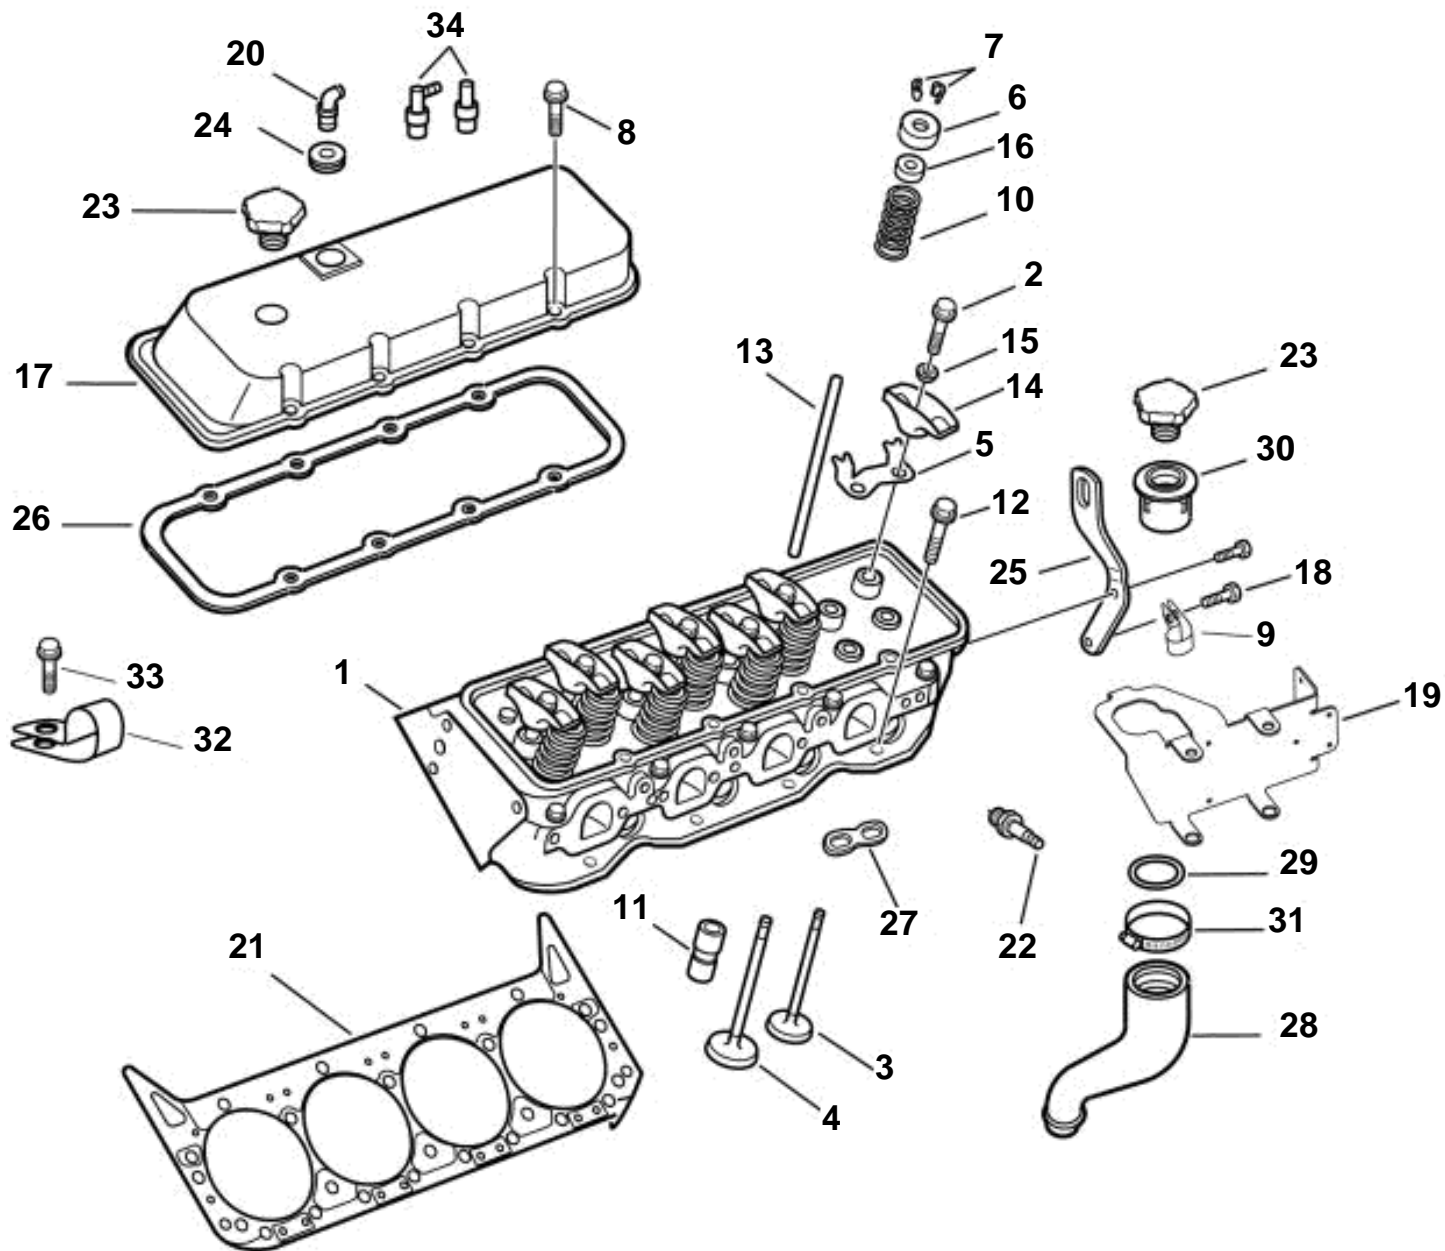

7.4GIPWTR

7.4GIPWTR

REF	PART NO.	QTY	DESCRIPTION	NOTES
1		2	Head	
2	3853504	16	Bolt, Rocker arm	
3	3853485	8	Valve, Standard	
4	3853487	8	Valve, Standard	
	3853489	1	Valve, 0.015 in. OS	
		1	Valve, 0.030 in. OS	
5	3853516	8	Guide, Push rod	
6	3857681	16	Cardboard tube, Valve spring	
	3855988	16	Valve, Valve	
7	3853351	32	Valve cotter, Valve stem	
8	3853503	14	Bolt, Valve cover	
9	3852837	1	Clamp, Steering hose	
10	3855992	16	Valve	
11	3855987	16	Tappet	
12	3854766	24	Flange screw, Cylinder head	Short
	3854767	8	Lock screw, Cylinder head	Long
13		8	Push rod, Intake	
	3856018	8	Push rod, Exhaust	
14	3855980	16	Rocker arm	
15	3855978	16	· Ball, Rocker arm	
16	3853521	16	Valve stem seal, Valve stem	
17	3856028	2	Valve cover	
18	3853154	2	Screw, Lift bracket	
19	3856949	1	Bracket, Oil fill, ECU	
20	3852104	1	Elbow	
21	3853511	2	Cylinder head gasket, Cylinder head	
22	3851857	8	Spark plug kit	
23	3857681	2	Cardboard tube, Oil fill	
24	3853562	2	Grommet, Valve cover	
25	3854377	2	Bracket	
26	3853513	2	Gasket, Valve cover	
27	3856000	8	Guide	
28	3857208	1	Hose, Oil fill	
29	3854885	1	O-ring, Oil fill neck	
30	3857209	1	Filler neck, Oil fill	
31	3854978	1	Hose clamp, Oil fill neck	
32		1	Clamp, Engine cable	
33	3853389	1	Screw, Engine cable clamp	
34	3857480	1	Valve	