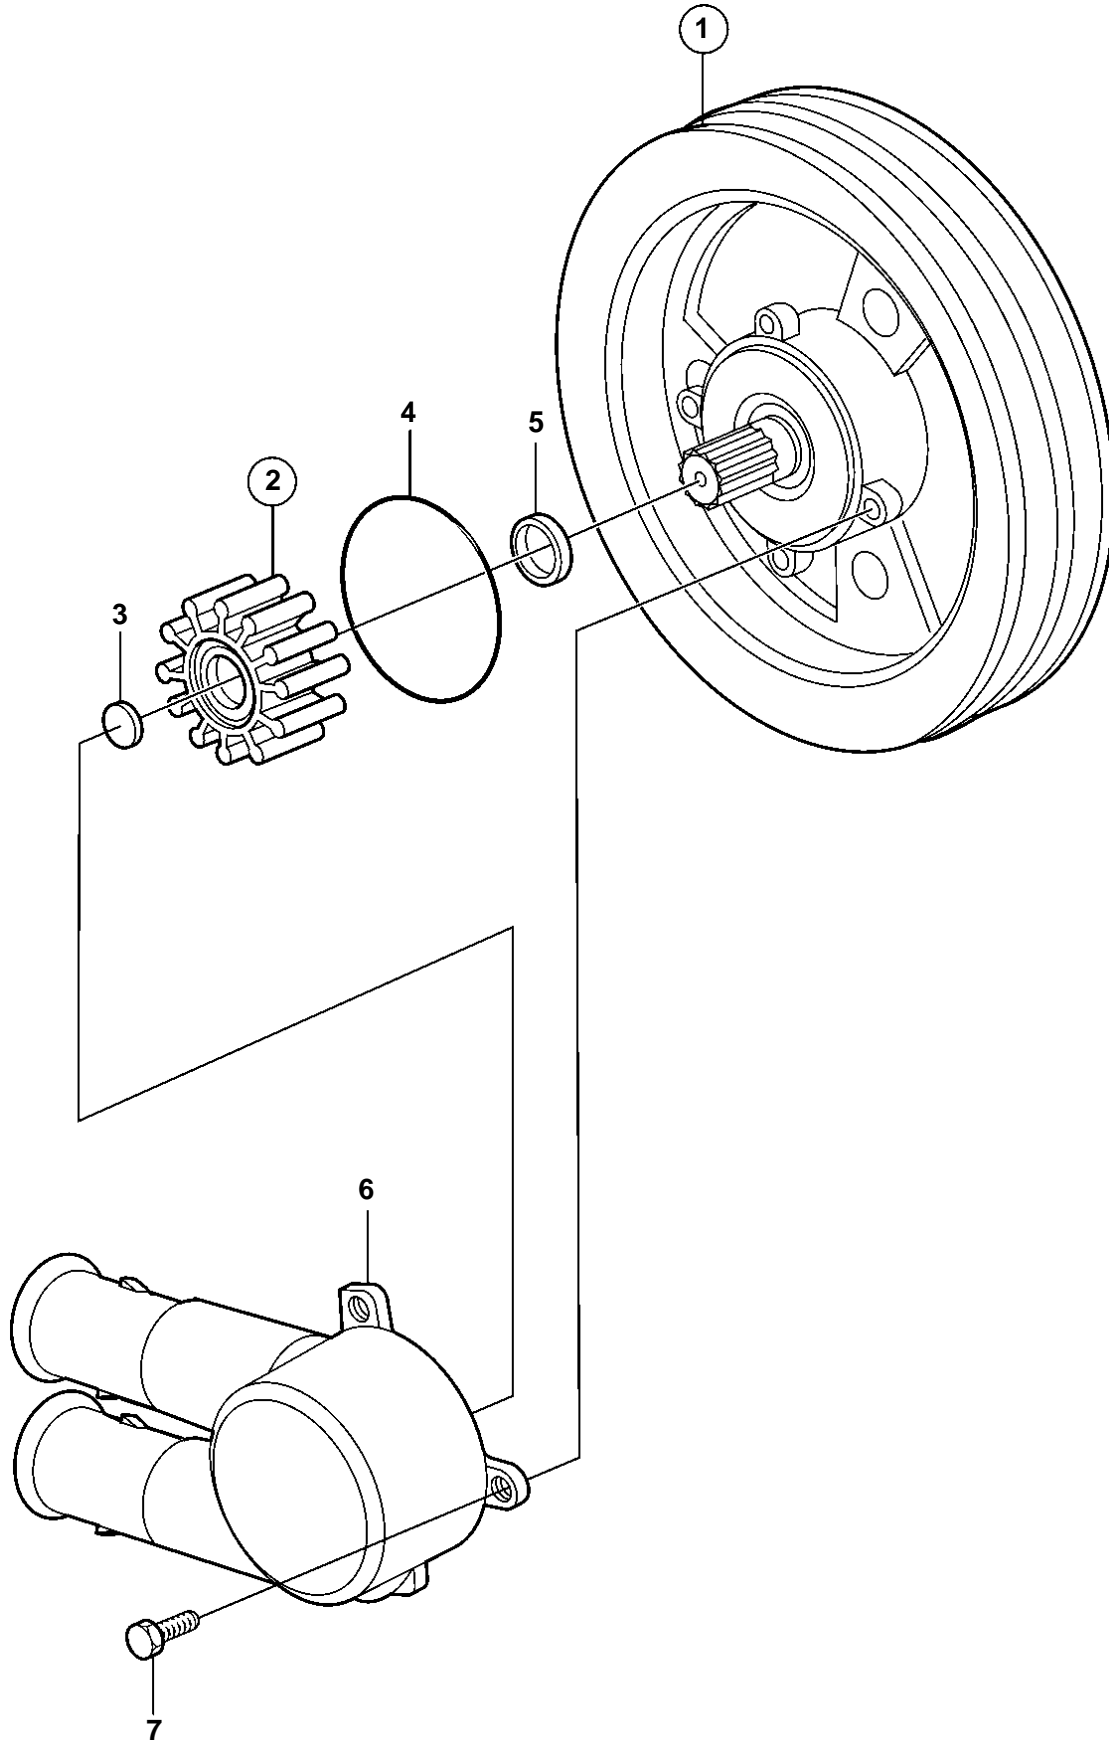

7.4GIPWTR, 7.4GSIPWTR, 8.2GSIPWTR, DPX385XWTR, DPX415XWTR

20172

7.4GIPWTR, 7.4GSIPWTR, 8.2GSIPWTR, DPX385XWTR, DPX415XWTR

REF	PART NO.	QTY	DESCRIPTION	SEE SEC.	NOTES
1	3858230	1	Sea water pump		replaced by next part number
	3862488	1	Pump		replaced by next part number
	3812698	1	Pump		replaced by next part number
	21427729	1	Pump		
2	3858256	1	• Impeller kit		replaced by next part number
			• Bulletin P-26-6-2	P-26-6-2-EN	Impeller kits, Gas, to 2005
2	3862567	1	• Kit		replaced by next part number
			• Bulletin P-26-6-2	P-26-6-2-EN	Impeller kits, Gas, to 2005
2	21213660	1	• Impeller kit		
			• Bulletin P-26-6-2	P-26-6-2-EN	Impeller kits, Gas, to 2005
3	827019	1	• • Washer		
4	3858938	1	• • O-ring, Cover to body		
5	827247	1	• Sealing ring		
6	3858115	1	• Housing		
7	841693	4	• Screw		