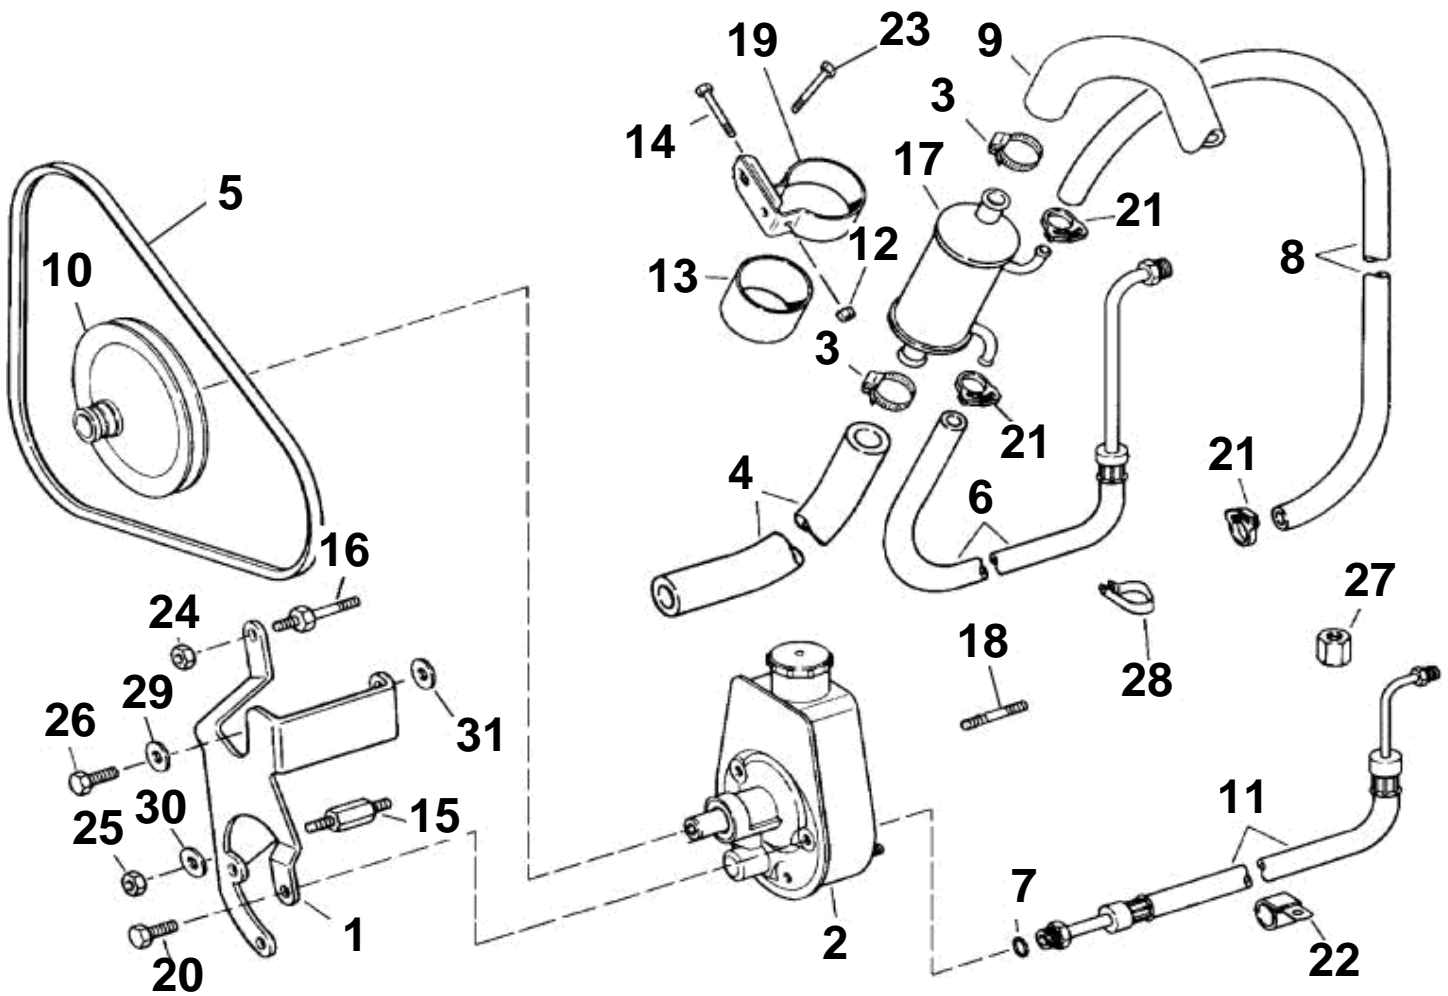

7.4GIPBYCCE, 7.4GIPBYDCE, 7.4GSIPBYCCE, 8.2GSIPBYCCE

7.4GIPBYCCE, 7.4GIPBYDCE, 7.4GSIPBYCCE, 8.2GSIPBYCCE

REF	PART NO.	QTY	DESCRIPTION	NOTES
1	3853463	1	Bracket, Power steering	
2	3850491	1	Power steering pump	
3	3852602	2	Clamp, Hose, oil cooler, power steering	
4	3854848	1	Hose, Cooler to cooler	
5	3853368	1	V-belt, Power steering pump	
6	3854168	1	Hose, Cylinder to oil cooler	
7	3852497	1	O-ring, Pressure hose to steering pump	
8	3853632	1	Hose, Oil cooler to steering pump, return	
9	3854853	1	Hose, Vapor separator to oil cooler	
10	3853804	1	Pulley, P/S pump	
11	3853967	1	Pressure hose, Steering pump to pressure valve	
12	3852079	1	Nut, Clamp, oil cooler	
13	3853236	1	Spacer, Oil cooler, power steering	
14	3852126	1	Screw, Clamp, oil cooler	
15	3852612	1	Stud, P/S bracket to engine	
16	3852507	1	Stud, Bracket to water pump	Port
17	3851921	1	Oil cooler	
18	872103	2	Pivot pin, Power steering pump	
19		1	Clamp, Oil cooler and bracket assy	
20	3853405	3	Screw, Steering pump bracket	
21	3852196	2	Clamp, Hose	
22	3852490	1	Clamp, Hoses to front mount	Port
23	3853266	1	Screw, Cooler to adapter	
24	3853403	1	Nut, Stud, power steering pump bracket	
25	3853404	1	Lock nut, P/S pump bracket to engine block	
26	3853266	1	Screw, Pump bracket to cylinder head	
27	3853315	1	Fitting, P/S hoses	
28	3852837	1	Clamp, P/S hoses to head	Port, rear
29	3852116	1	Washer, Bracket to steering pump, front	
30	3852116	1	Washer, Stud, P/S bracket to engine	
31	3852116	1	Washer, Spacer, P/S pump bracket to cyl head	Rear