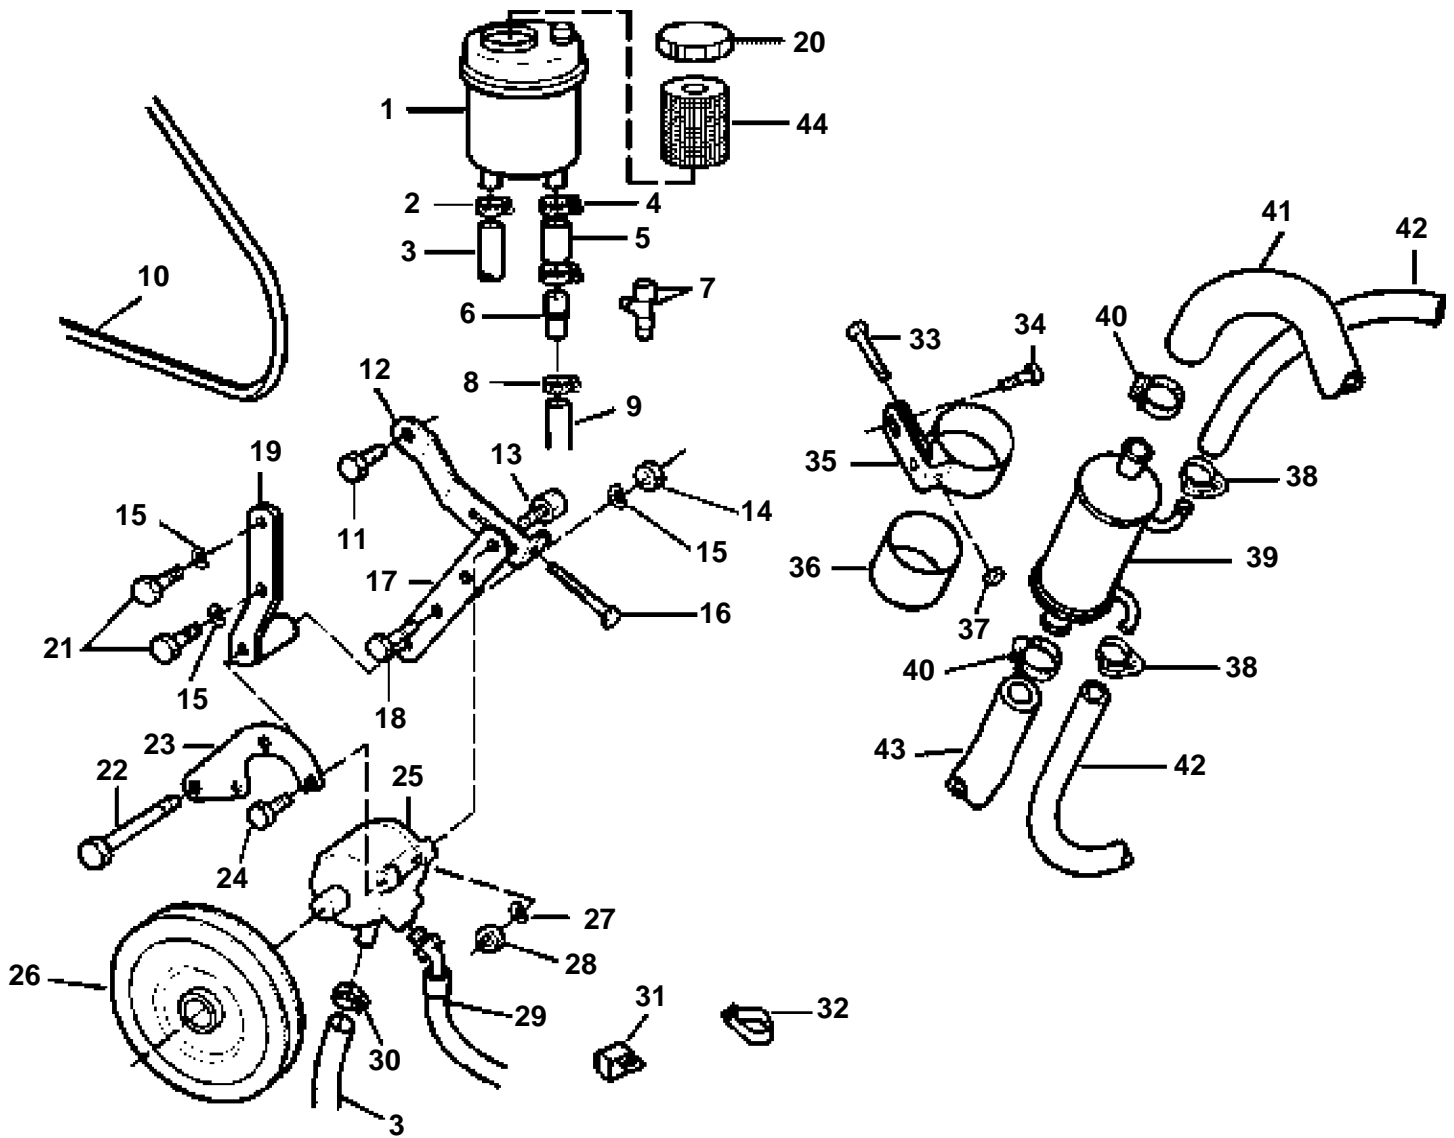

DPX385XBYDCE, DPX415XBYDCE

GR71171

DPX385XBYDCE, DPX415XBYDCE

REF	PART NO.	QTY	DESCRIPTION	NOTES
1	872137	1	Tank	
2	961665	1	Hose clamp	
3	872973	1	Hose, Reservoir to cooler	
4	961666	2	Hose clamp	
5	3851506	1	Suction hose, Reservoir, short	
6	873350	1	Tube, Reservoir	
7	872168	1	T-nipple, Multiple engines	
8	961665	1	Hose clamp	
9	3851507	1	Suction hose, Reservoir to pump	
10	3853368	1	V-belt, Power steering pump	
11	3853389	1	Screw, Tension brace, to engine	
12	3851123	1	Bracket	
13	1336961	1	Screw, Tension brace	
14	971099	1	Flange lock nut, Pivot screw, power steering pump	
15	941909	4	Spring washer	
16	1346183	1	Screw, Adjustment, steering pump	
17	856153	1	Bracket, Pump to engine, rear	
18	955295	2	Screw, Rear bracket to P/S pump	
19	3851121	1	Bracket, Pump to engine	
20	1696361	1	Cover, Reservoir	
21	3853558	2	Flange screw, Bracket, P/S pump to engine	
22	946473	1	Flange screw, Pivot, power steering pump	
23	856152	1	Bracket, Pump to engine, front	
24	955295	3	Screw, Front bracket to P/S pump	
25	1359649	1	Power steering pump	
26		1	Pulley, Pump assy, power steering	
27	941907	1	Spring washer	
28	955782	1	Nut, Adjustment screw	
29	872159	1	Hose, Pressure	
30	961664	1	Hose clamp	
31	3852490	1	Clamp, Hoses to front mount	
32	3852837	1	Clamp, Power steering hoses to head	Port, rear
33	3852126	1	Screw, Clamp, oil cooler	
34	3853266	1	Screw, Oil cooler mounting	
35		1	Clamp, Oil cooler and bracket assy	
36	3853236	1	Spacer, Oil cooler, power steering	
37	3852079	1	Nut, Clamp, oil cooler	
38	3852196	3	Clamp, Hose to oil cooler	Return
39	3851921	1	Oil cooler	
40	3852602	1	Clamp, Oil cooler water hose	
41	3854849	1	Hose, Vapor separator to oil cooler	
42	872160	2	Hose, Oil cooler	
43	3854760	1	Hose, P/S cooler to engine cooler	
44	349619	1	Filter, Reservoir	