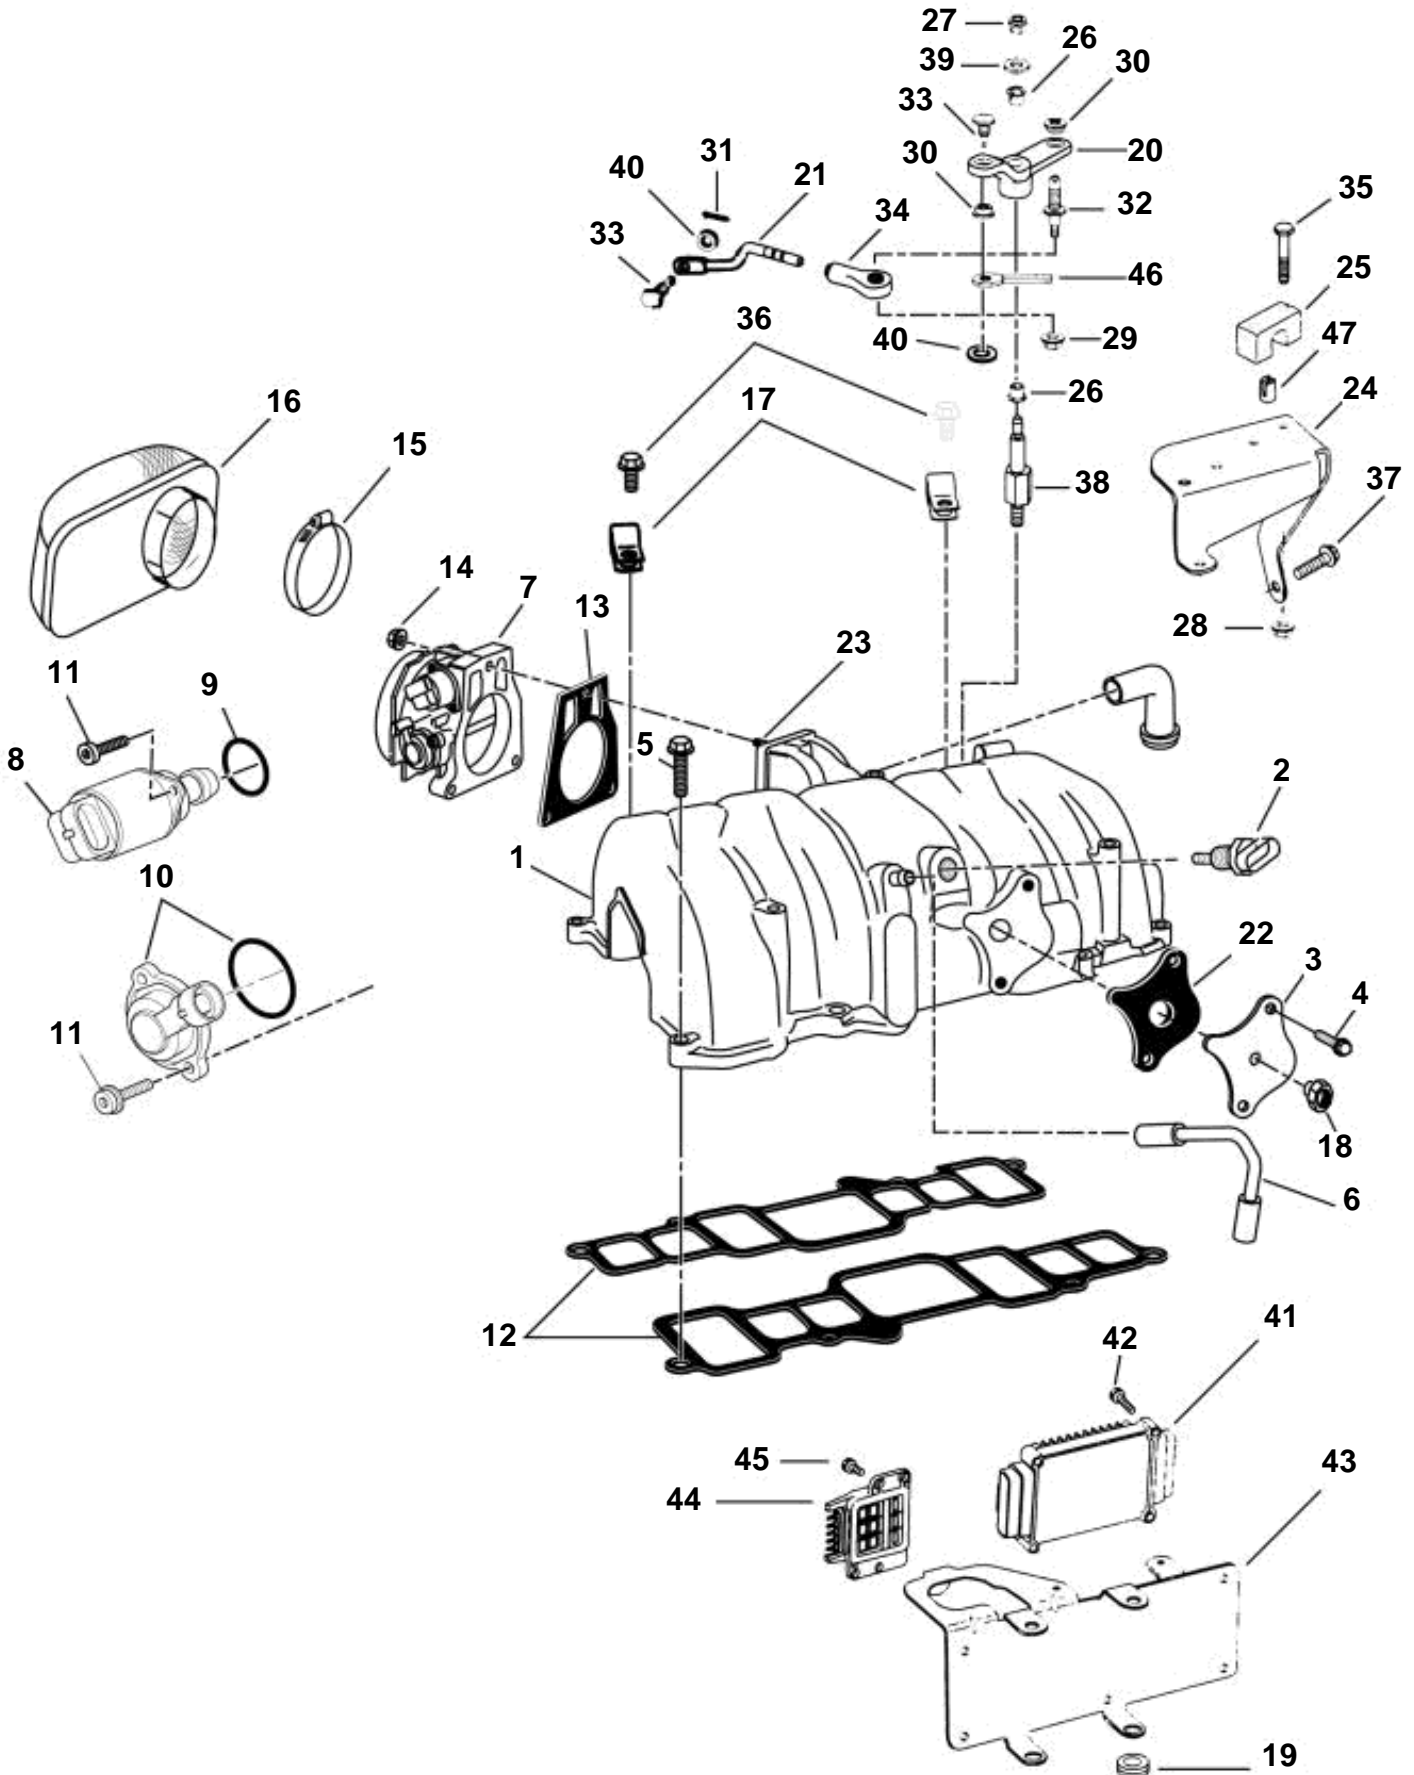

7.4GIPBYCCE, 7.4GIPBYDCE

7.4GIPBYCCE, 7.4GIPBYDCE

REF	PART NO.	QTY	DESCRIPTION	NOTES
1	3857685	1	Manifold, Upper	
2	3854527	1	Sender	
3	3857186	1	Cover, EGR opening	
4	3858499	2	Screw, EGR cover	
5		8	Screw, Upper to lower intake	
6	3857488	1	Tube	
7	3857691	1	Throttle body	
8	3857696	1	Iac valve	
9	3858054	1	O-ring, IAC	
10	3857487	1	Sender	
11		1	Screw kit, IAC and TPS	
12	3857475	2	Inlet gasket, Upper to lower intake	
13	3857476	1	Gasket, Throttle body to intake	
14	3857679	3	Nut, Throttle body attachment	
15	3852604	1	Clamp, Flame arrestor	
16	3856980	1	Flame arrestor	
17		2	Clamp, Fuel lines to plenum	
18	3857436	1	Fitting, Pulse limiter elbow to EGR cover	
19	941263	2	Grommet, ECU bracket	
20		1	Lever	
21	3856974	1	Link, Throttle lever to throttle body	
22	3857226	1	Gasket, EGR cover	
23	3857486	3	Stud, Throttle body attachment	
24	3856983	1	Bracket	
25	3850266	1	Anchorage	
26	3852094	2	Bushing	
27	3852005	1	Nut, Throttle	
28	3852118	1	Nut, Throttle	
29	3853729	1	Nut, Throttle	
30	3854744	3	Nut, Throttle	
31	3852052	1	Cotter pin, Throttle	
32		1	Pin, Throttle	
33	3854743	2	Pin, Throttle	
34	3857491	1	Link, Throttle	
35	3852048	1	Screw, Anchor	
36	3853398	2	Screw, Clamp, fuel lines to upper intake	
37	3853398	2	Screw, Anchor bracket to upper intake	
38		1	Spacer, Throttle lever	
39	3852189	1	Washer, Throttle lever	
40	3852193	1	Washer, Throttle lever	
41	3857325	1	Ecu	7.4GIPBYCCE
	3857927	1	Ecu	7.4GIPBYCCE
	3858736	1	Ecu	7.4GIPBYCCE
	3858861	1	Ecu	7.4GIPBYCCE
		1	Ecu	7.4GIPBYDCE
	3858737	1	Ecu	7.4GIPBYDCE
42	3852053	4	Screw, ECU to bracket	
43	3856949	1	Bracket, ECU, oil fill	
44	3854521	1	Control unit	
45	3852115	1	Screw, Knock module	
46	3852052	1	Cotter pin, Throttle body pivot pin	
47	3852019	1	Retainer, Throttle cable	