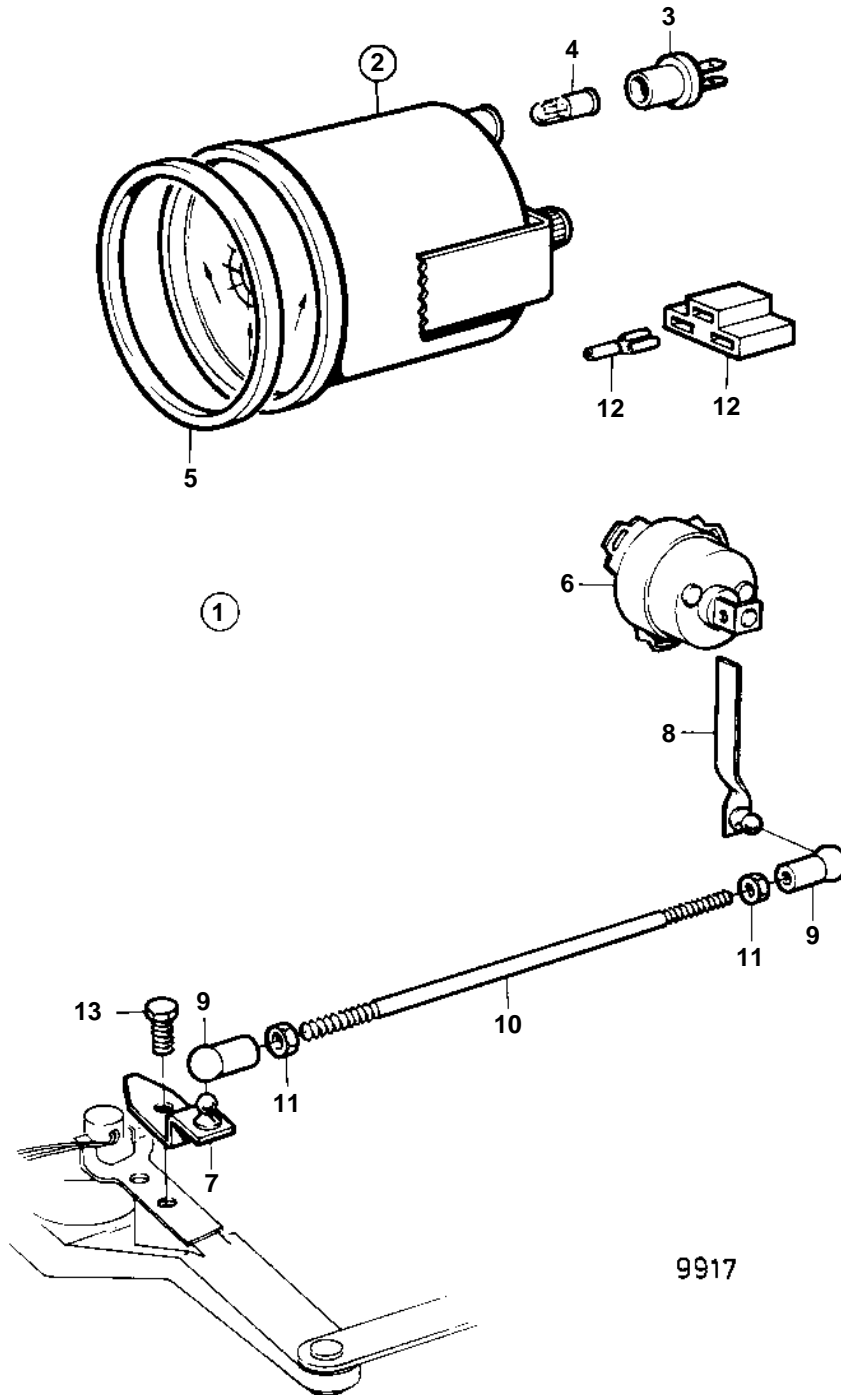

COMMON

**COMMON**

REF	PART NO.	QTY	DESCRIPTION	NOTES
1	1140463	1	Rudder indicator kit	
2	863944	1	· Rudder indicator	
3	863945	1	· · Bulb socket	FOR RUDDER INDICATOR INSTRUMENTS WITH PART NO 828698 SHOULD WHITE BULB 19923 AND BULB HOLDER 808175 BE INSTALLED
4	863946	1	· · Bulb	RED. FOR RUDDER INDICATOR INSTRUMENTS WITH PART NO 828698 SHOULD WHITE BULB 19923 AND BULB HOLDER 808175 BE INSTALLED
5	858643	1	· Front ring	
6	837772	1	· Rudder position sens	
7	853176	1	· Bracket	
8	853177	1	· Lever	
9	946704	1	· Ball socket	LEFT HAND THREADS.
	946703	1	· Ball socket	RIGHT HAND THREADS.
10	943549	1	· Control rod	
11	942836	1	· Nut	LEFT HAND THREADS.
	955780	1	· Nut	RIGHT HAND THREADS.
12		X	· CABLES AND TERMINALS	
13	940199	1	Screw	