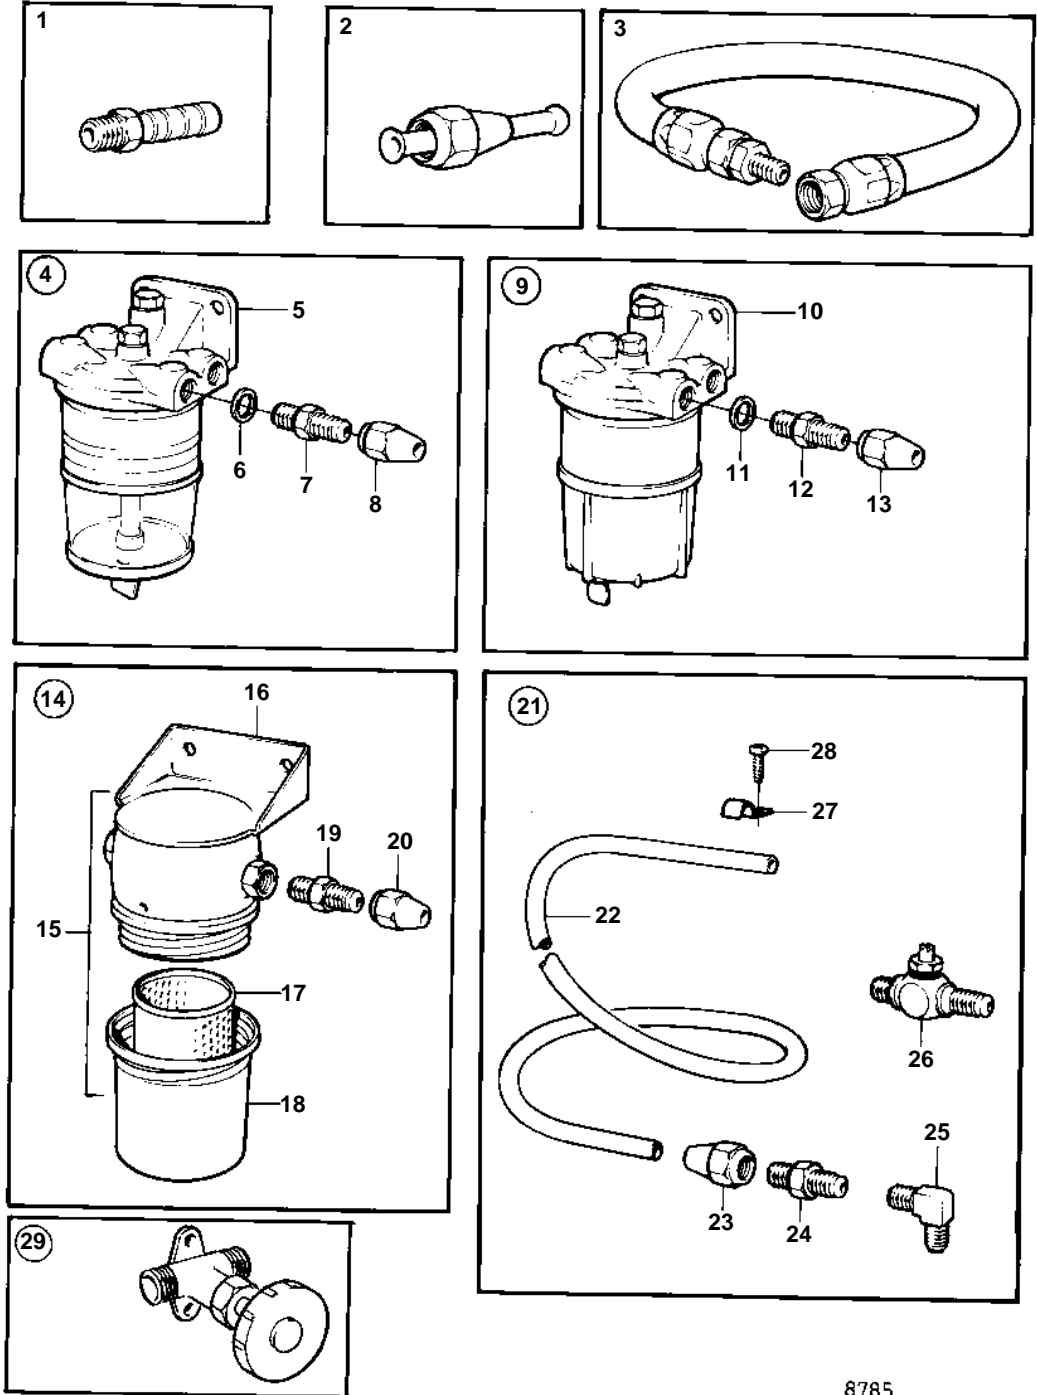

500A, 501A, 501A/MS4

8785

**500A, 501A, 501A/MS4**

REF	PART NO.	QTY	DESCRIPTION	SEE SEC.	NOTES
1	855117	1	Nipple		1/8"-27 NPTF
	855207	1	Nipple		1/4"-18 NPTF
2	829744	1	Hose connection		5/16"
	855129	1	Hose connection		5/16"
3	1141555	1	Fuel hose		
		1	Fuel hose		
	1140062		Copper tube		
4	845109	1	Fuel filter		5/16", 3/8"
			Bulletin 50-03	50-03-EN	Extra Fuel/Water Separators, D2010, D22
5	821094	1	• Fuel filter		
			Bulletin 50-03	50-03-EN	Extra Fuel/Water Separators, D2010, D22
6	18817	2	• Gasket		
7	191397	2	• Nipple		5/16"
	941438	2	• Nipple		3/8"
8	954322	2	• Fitting nut		5/16"
	954323	2	• Fitting nut		3/8"
9	833972	1	Water separator		5/16", 3/8"
10	833971	1	• Water separator		
11	957177	2	• Gasket		(957176)
12	191397	2	• Nipple		5/16"
	941438	2	• Nipple		3/8"
13	954322	2	• Fitting nut		5/16"
	954323	2	• Fitting nut		3/8"
14	841071	1	Fuel filter		REPL BY 855952
15	841054	1	• Fuel filter		REPL BY 855952
				19829	
16		1	• • HOUSING		
17	841162	1	• • Filter		
18		1	• • COVER		
19	190962	2	Nipple		5/16"
	954337	2	Nipple		3/8"
20	954322	2	Fitting nut		5/16"
	954323	2	Fitting nut		3/8"
21	827912	1	Fuel pipe		5/16"
			Bulletin P-23-4-3	P-23-4-3-EN	Fuel Line 5/16", Copper Pipe 5/16", L=5000MM
22	943847	1	• Tube		
23	954322	3	• Fitting nut		
24	954336	2	• Nipple		
25	954343	1	• Elbow nipple		
26	824599	1	• Tap		
27	951189	15	• Clamp		
28	955139	15	• Cross recessed screw		
29	838418	X	Fuel tap		