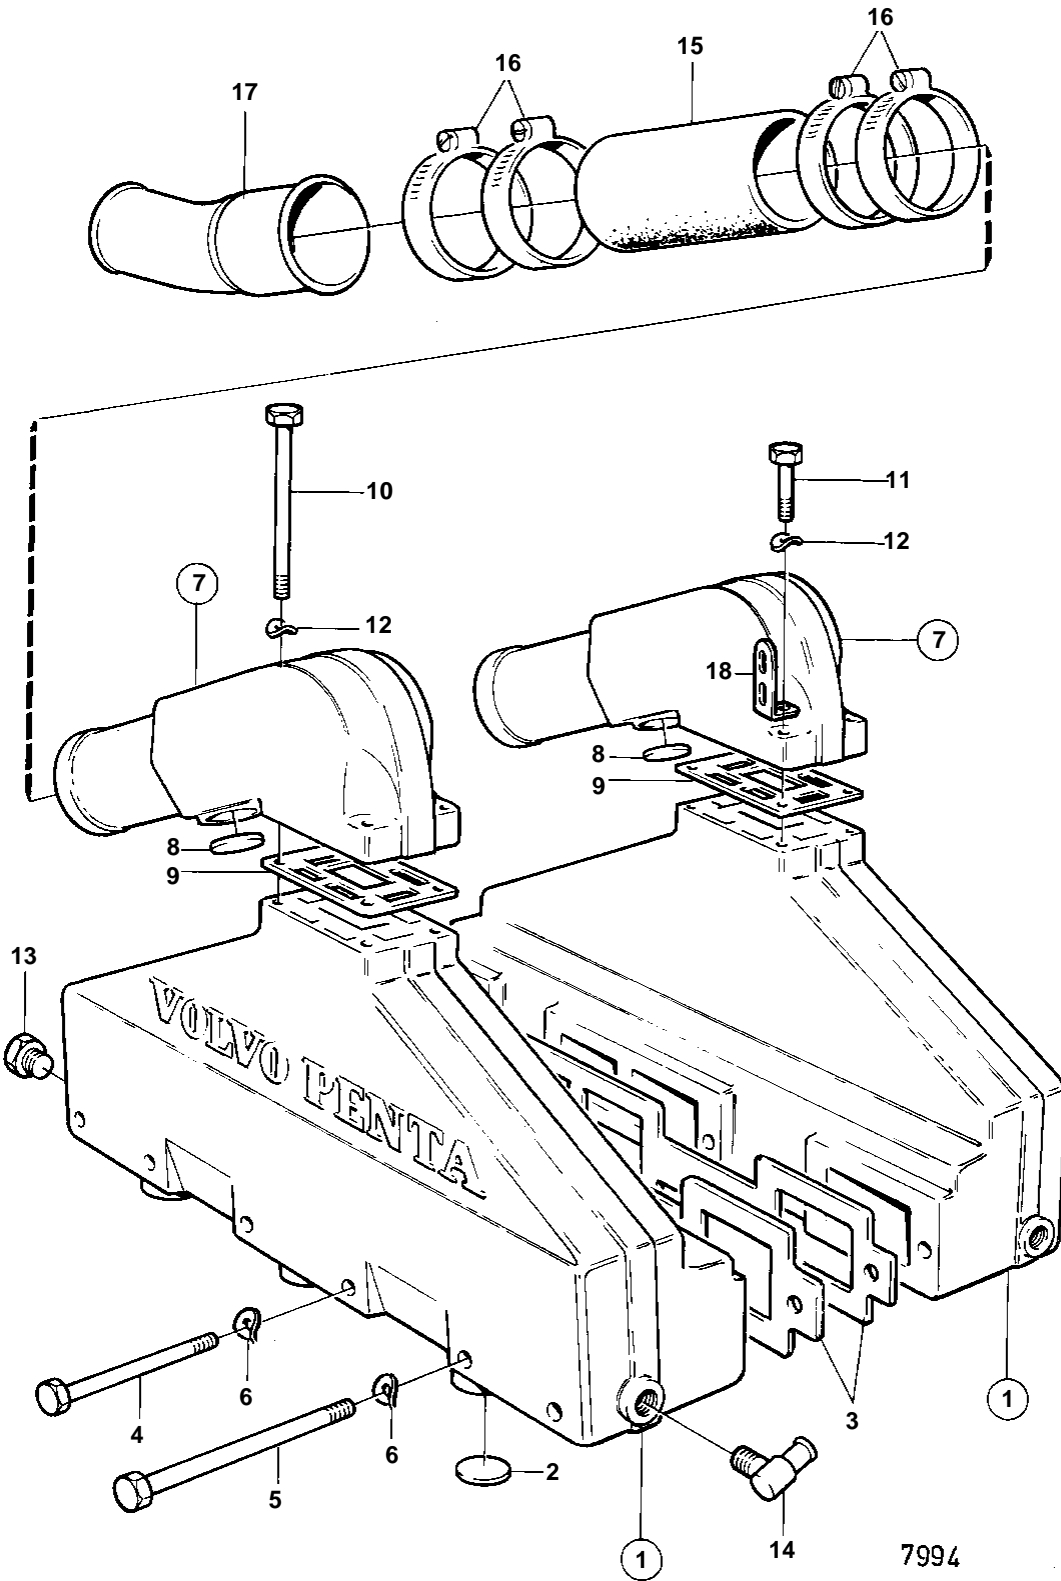

501A/MS4

501A/MS4

REF	PART NO.	QTY	DESCRIPTION	SEE SEC.	NOTES
1	855926	2	Exhaust pipe		
2	477024	6	· Expansion plug		
3	856034	2	Gasket		SERIAL NO 78795-
4	942268	8	Hexagon screw		
5	942547	4	Hexagon screw		
6	942336	12	Spring washer		
7	855384	2	Exhaust riser		
8	477024	2	· Expansion plug		
9	856039	2	Gasket		
10	192548	4	Hexagon screw		
11	940186	4	Hexagon screw		
12	941907	8	Spring washer		
13	192154	2	Plug		
14	961610	2	Hose nipple	19732	
15	834751	2	Exhaust hose		L = 2X160 MM
16	853012	8	Hose clamp		
17	841322	2	Exhaust riser		
18	965552	1	Bracket		