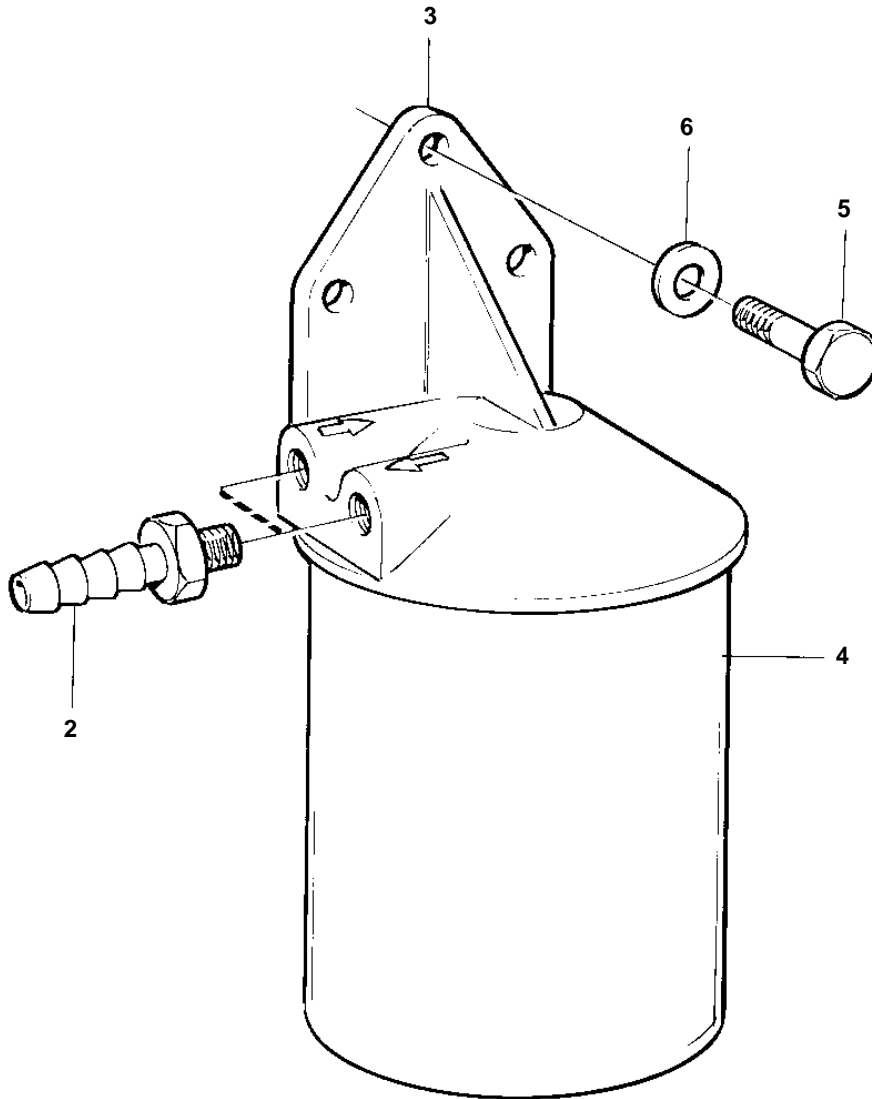

1

8818

| REF | PART NO. | QTY | DESCRIPTION   |
|-----|----------|-----|---------------|
| 1   | 855952   | 1   | Filter kit    |
| 2   | 834781   | 2   | · Nipple      |
| 3   | 855569   | 1   | · Cover       |
| 4   | 855686   | 1   | · Fuel filter |
| 5   | 941110   | 3   | · Screw       |
| 6   | 960147   | 3   | · Washer      |