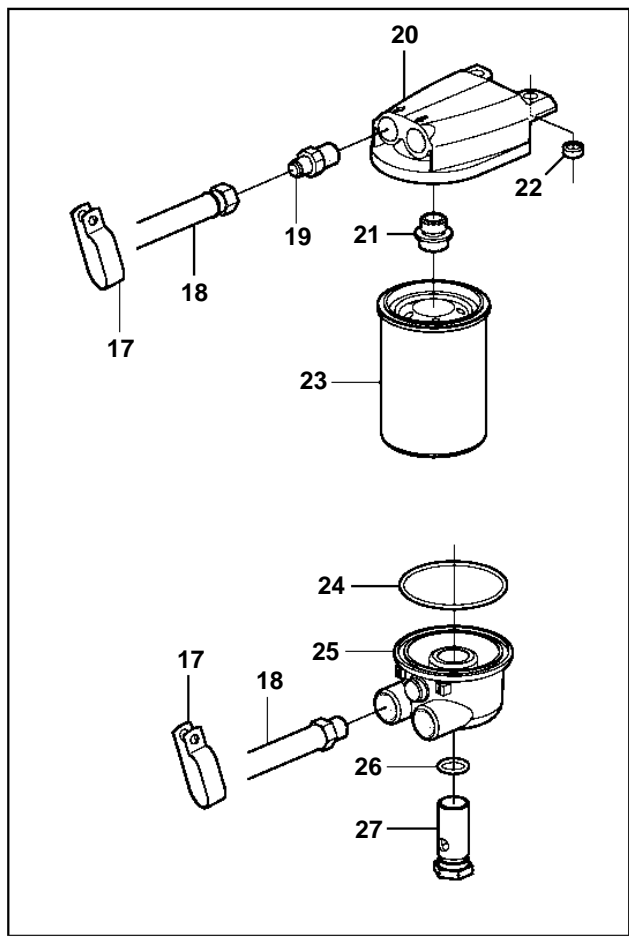

5.0GXi-B, 5.0GXi-BF, 5.0OSi-B, 5.0OSi-BF, 5.7Gi-B, 5.7Gi-BF, 5.7GXi-C, 5.7GXi-CF, 5.7OSi-A, 5.7OSi-AF, 5.7OSXi-A, 5.7OSXi-AF

5.0GXi-B, 5.0GXi-BF, 5.0OSi-B, 5.0OSi-BF, 5.7Gi-B, 5.7Gi-BF, 5.7GXi-C, 5.7GXi-CF, 5.7OSi-A, 5.7OSi-AF, 5.7OSXi-A, 5.7OSXi-AF

REF	PART NO.	QTY	DESCRIPTION	SEE SEC.	NOTES
1	3856125	1	Oil pump		
2	3856126	1	Oil pump screen		
3	3853198	1	Shaft		
4	3853199	1	Retainer		
5	3855972	2	Pin		
6	3853234	1	Screw		
7	3852744	1	Baffle plate		
8	3862354	6	Stud		
9	3857664	5	Nut		
10	3857778	1	Oil pan		
11	3856138	1	· Gasket kit		
12	3856121	1	Reinforcement		STARBOARD
13	3856120	1	Reinforcement		PORT
14	3853202	4	Stud		
15	3856930	4	Nut		
16	3852595	14	Screw		
17	3860075	2	Clamp		
18	3860054	2	Hose		
19	3860234	2	Fitting		
20	3860450	1	Adapter		
21	3852015	1	· Connector		
22	930842	1	Washer		
23	3850559	1	Oil filter		
			Bulletin P-21-7-1	P-21-7-1-EN	Oil Filters, GM gas engines
24	3852470	1	O-ring		
25	3860060	1	Adapter		
26	3852089	1	O-ring		
27	3853495	1	Retainer		
28	3860402	1	Tube		
29	3850474	1	Oil dipstick		
30	3853419	1	Screw		
31	3852033	1	O-ring		
32	3851981	1	Sealing washer		
33	3862046	1	Attaching fitting		
34	3853674	1	O-ring		
35	3852007	1	Washer		
36	3850822	1	Hollow screw