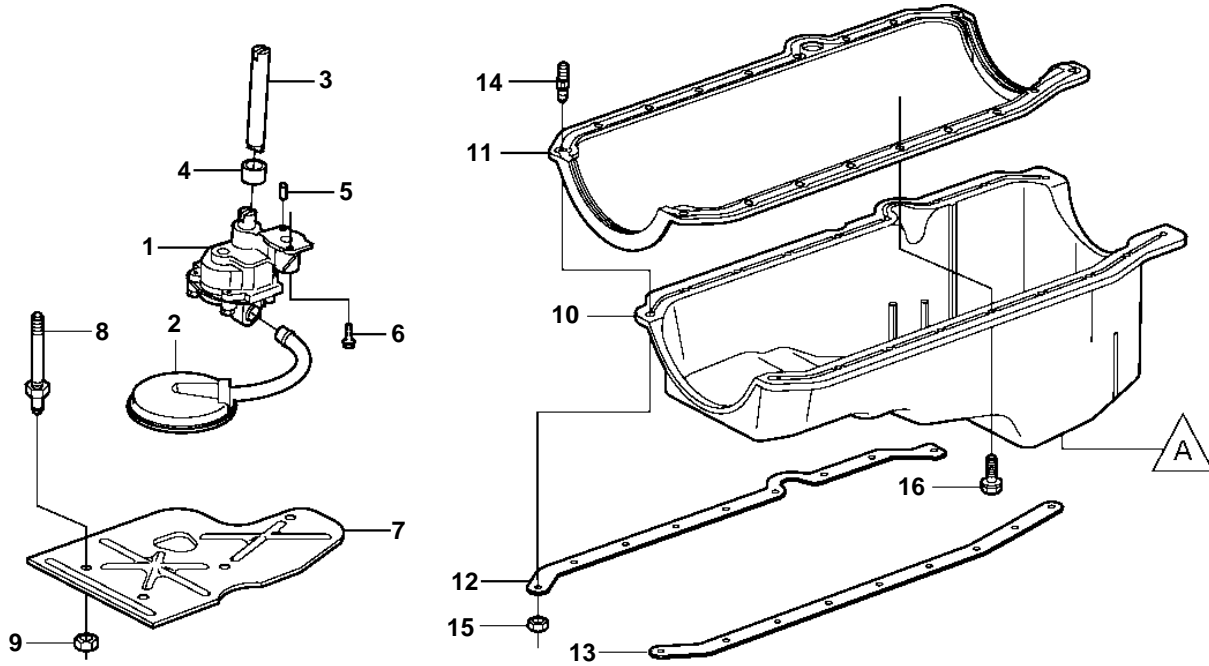

5.0GXi-B, 5.0GXi-BF, 5.0OSi-B, 5.0OSi-BF, 5.7Gi-B, 5.7Gi-BF, 5.7GXi-C, 5.7GXi-CF, 5.7OSi-A, 5.7OSi-AF, 5.7OSXi-A, 5.7OSXi-AF

5.0GXi-B, 5.0GXi-BF, 5.0OSi-B, 5.0OSi-BF, 5.7Gi-B, 5.7Gi-BF, 5.7GXi-C, 5.7GXi-CF, 5.7OSi-A, 5.7OSi-AF, 5.7OSXi-A, 5.7OSXi-AF

REF	PART NO.	QTY	DESCRIPTION	SEE SEC.	NOTES
1	3856125	1	Oil pump		
2	3856126	1	Oil pump screen		
3	3853198	1	Shaft		
4	3853199	1	Retainer		
5	3855972	2	Pin		
6	3853234	1	Screw		
7	3852744	1	Baffle plate		
8	3862354	6	Stud		
9	3857664	5	Nut		
10	3857778	1	Oil pan		
11	3856138	1	· Gasket kit		
12	3856121	1	Reinforcement		STARBOARD
13	3856120	1	Reinforcement		PORT
14	3853202	4	Stud		
15	3856930	4	Nut		
16	3852595	14	Screw		
17	3860075	2	Clamp		
18	3860054	2	Hose		
19	3860234	2	Fitting		
20	3860450	1	Adapter		
21	3852015	1	· Connector		
22	930842	1	Washer		
23	3850559	1	Oil filter		
			Bulletin P-21-7-1	P-21-7-1-EN	Oil Filters, GM gas engines
24	3852470	1	O-ring		
25	3860060	1	Adapter		
26	3852089	1	O-ring		
27	3853495	1	Retainer		
28	3860402	1	Tube		
29	3850474	1	Oil dipstick		
30	3853419	1	Screw		
31	3852033	1	O-ring		
32	3851981	1	Sealing washer		
33	3862046	1	Attaching fitting		
34	3853674	1	O-ring		
35	3852007	1	Washer		
36	3850822	1	Hollow screw