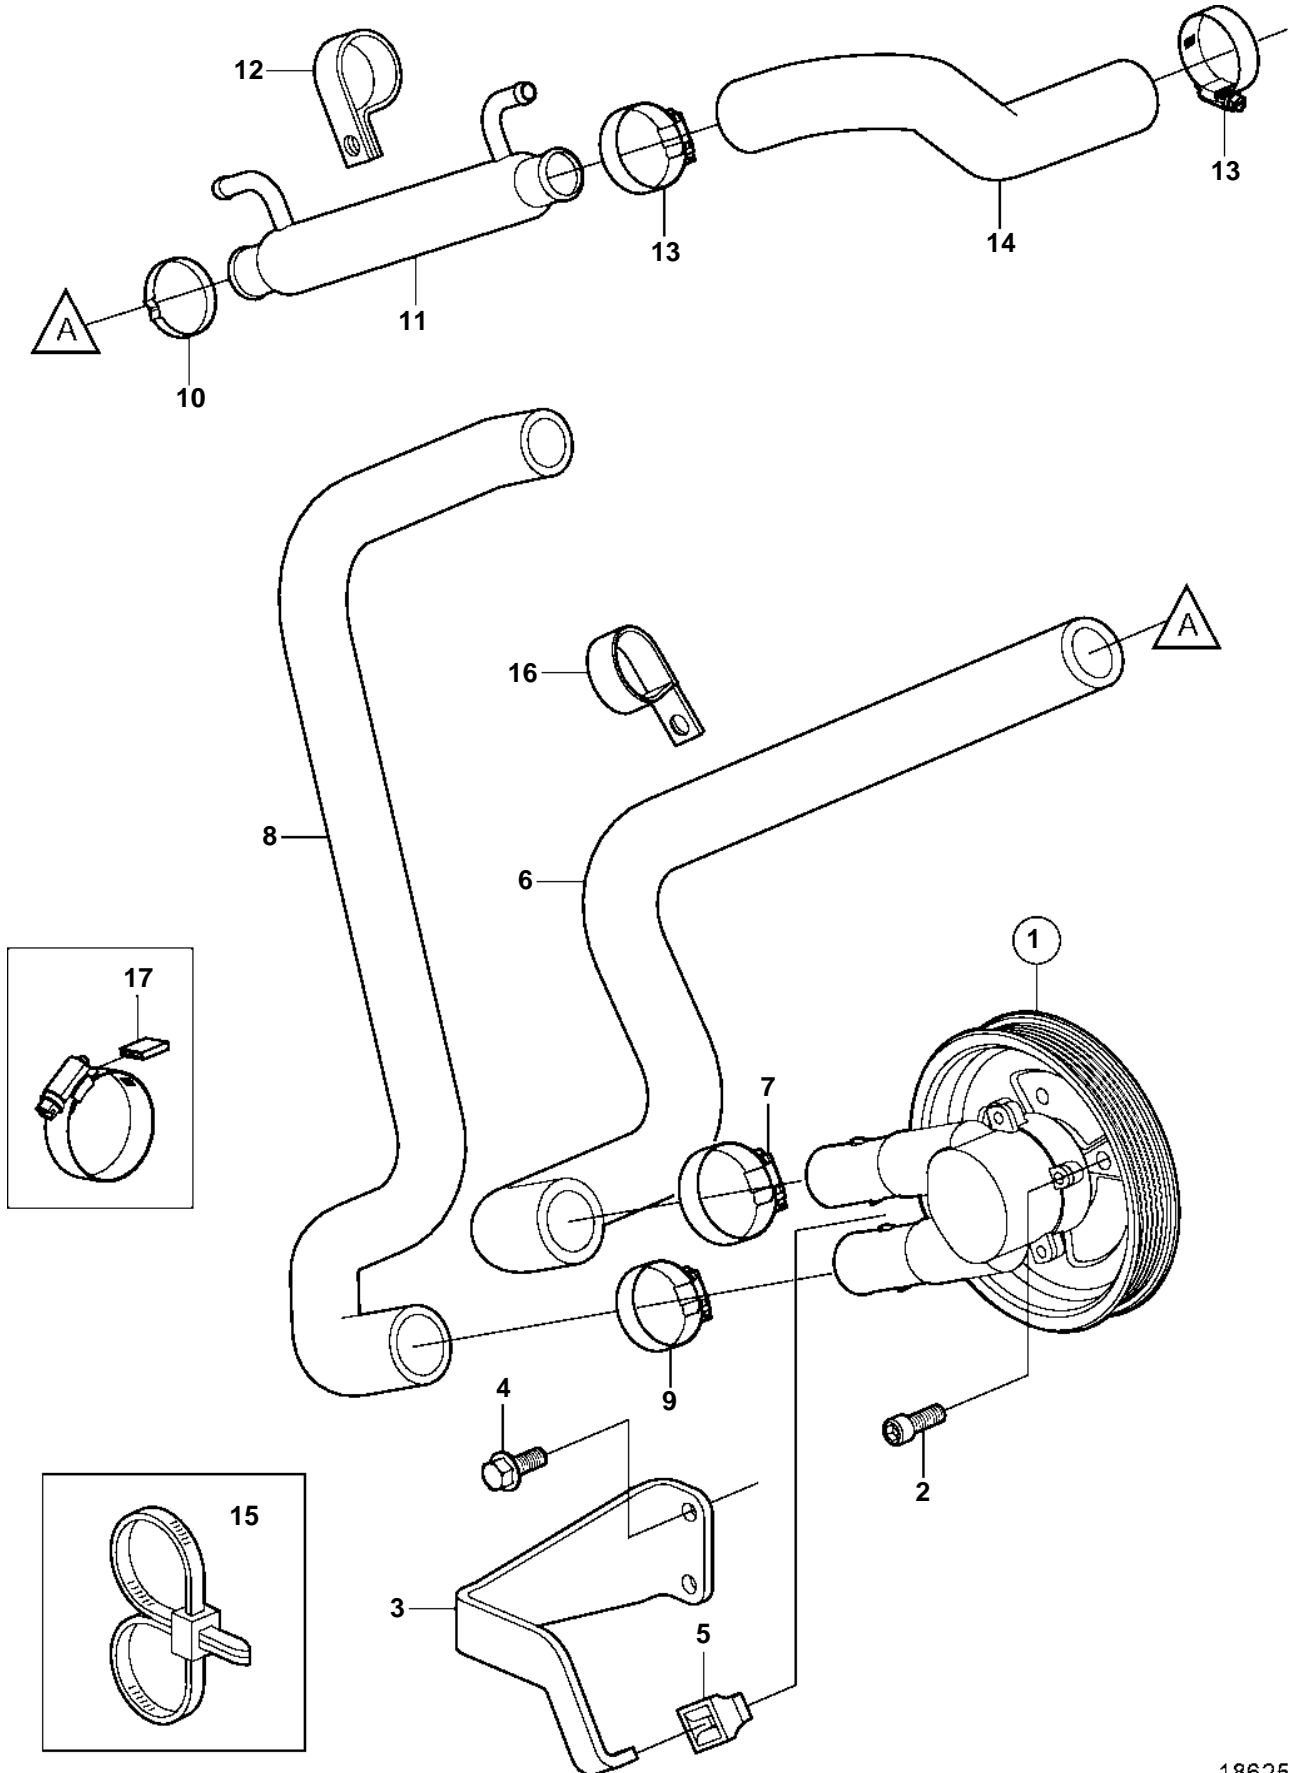

5.0GXi-B, 5.0OSi-B, 5.7Gi-B, 5.7OSi-A, 5.7GXi-C, 5.7OSXi-A

5.0GXi-B, 5.0OSi-B, 5.7Gi-B, 5.7OSi-A, 5.7GXi-C, 5.7OSXi-A

REF	PART NO.	QTY	DESCRIPTION	SEE SEC.	NOTES
1	3857202	1	Sea water pump	5038	
2	3857939	3	Screw		
3	3858241	1	Bracket		
4	3853266	2	Screw		
5	3857954	1	Stop		
6	3858238	1	Hose		
7	3850422	1	Clamp		
8	3861740	1	Hose		
9	3853786	1	Clamp		
10	982645	1	Clamp		
11	3861786	1	Oil cooler		
12	3861788	1	Clamp		
13	3853786	2	Clamp		
14	3861567	1	Hose		
15	3850115	1	Strip clamp		
16	3853312	1	Clamp		
17	3858532	X	Cover		W=0.465" (11.8mm)
	3861999	X	Cover		W=0.300" (7.6mm)