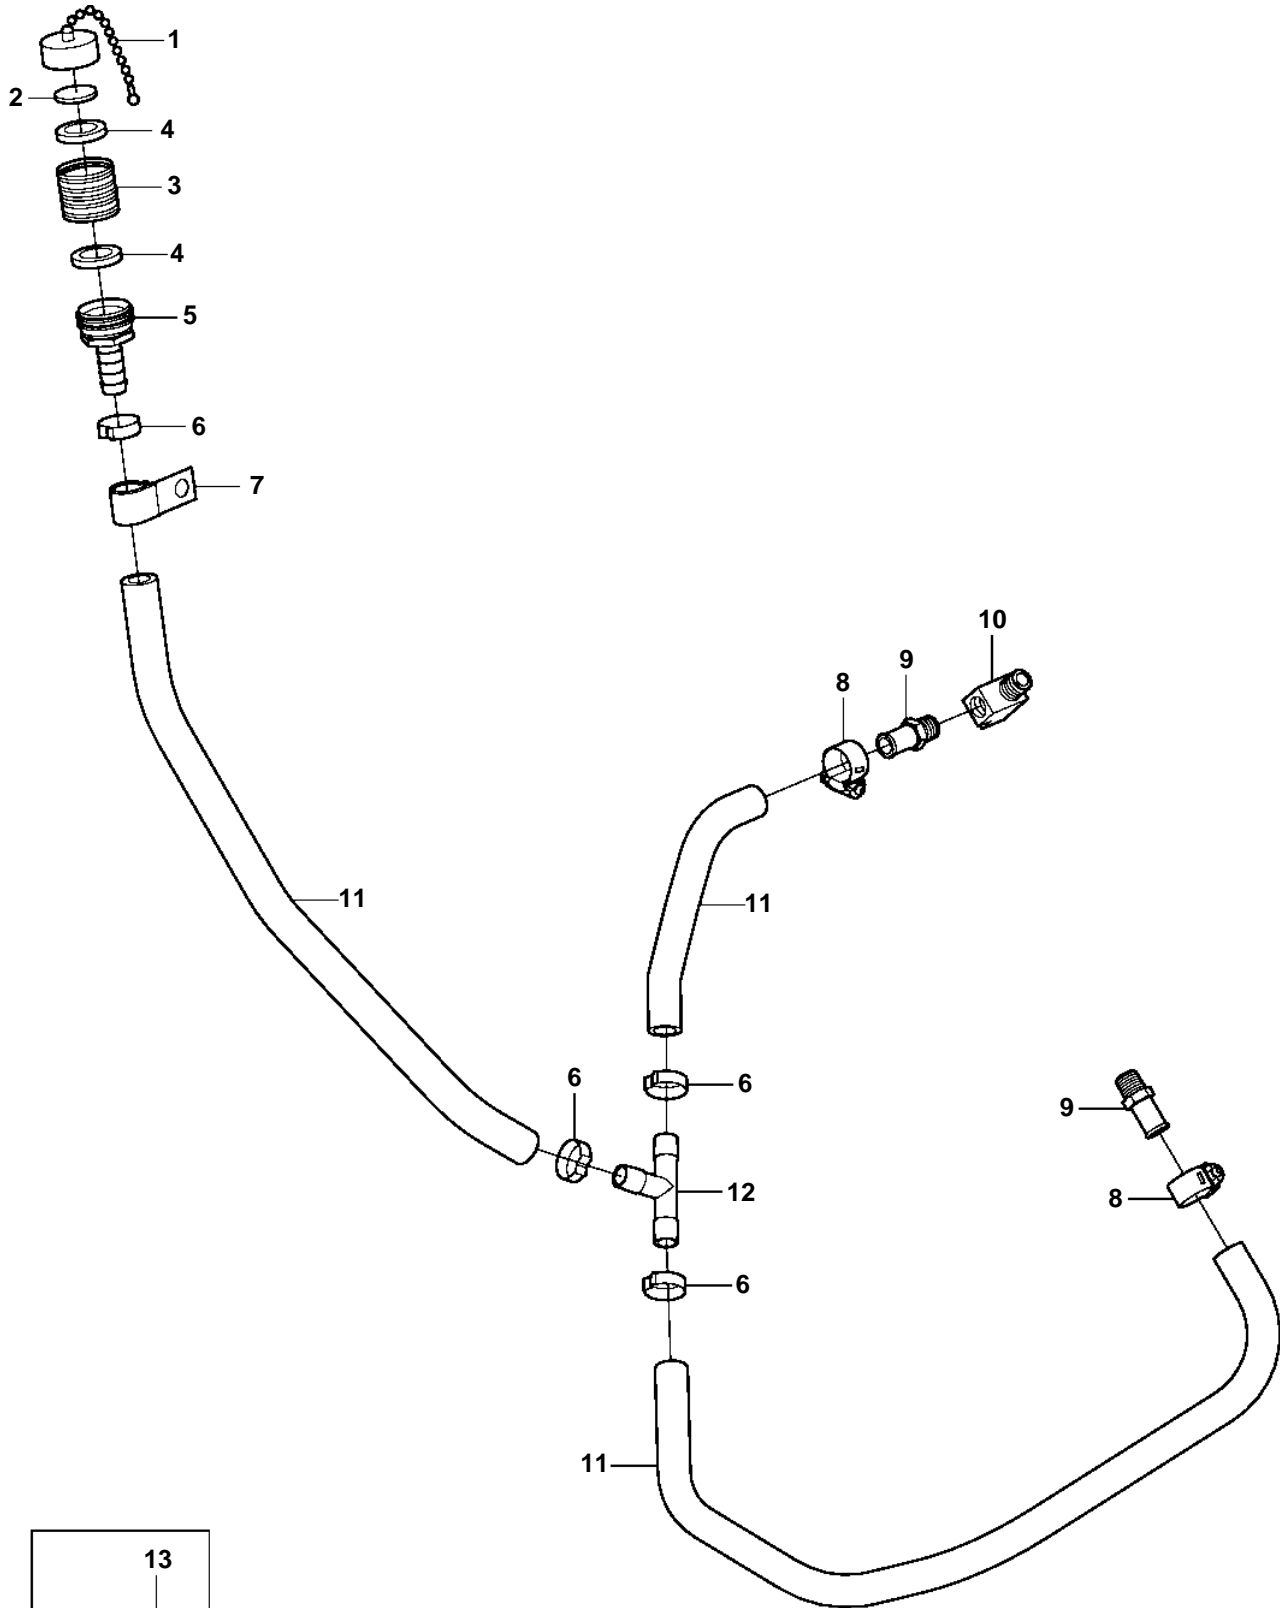

5.0GXi-B, 5.0OSi-B, 5.7Gi-B, 5.7OSi-A, 5.7GXi-C, 5.7OSXi-A

18659

5.0GXi-B, 5.0OSi-B, 5.7Gi-B, 5.7OSi-A, 5.7GXi-C, 5.7OSXi-A

REF	PART NO.	QTY	DESCRIPTION	NOTES
1	3853783	1	Cover	
2	3852426	1	Seal	
3	3861960	1	Fitting	
4	3862079	2	Gasket	
5	3858503	1	Fitting	
6	983146	4	Clamp	
7	3852434	1	Clamp	
8	3853794	2	Clamp	
9	3858501	2	Hose nipple	
10	3852489	1	Adapter	
11	3857823	2	Hose	L=540mm
	3861916	1	Hose	L=150mm
12	3862000	1	Fitting	
13	3858532	X	Cover	W=0.465" (11.8mm)
	3861999	X	Cover	W=0.300" (7.6mm)