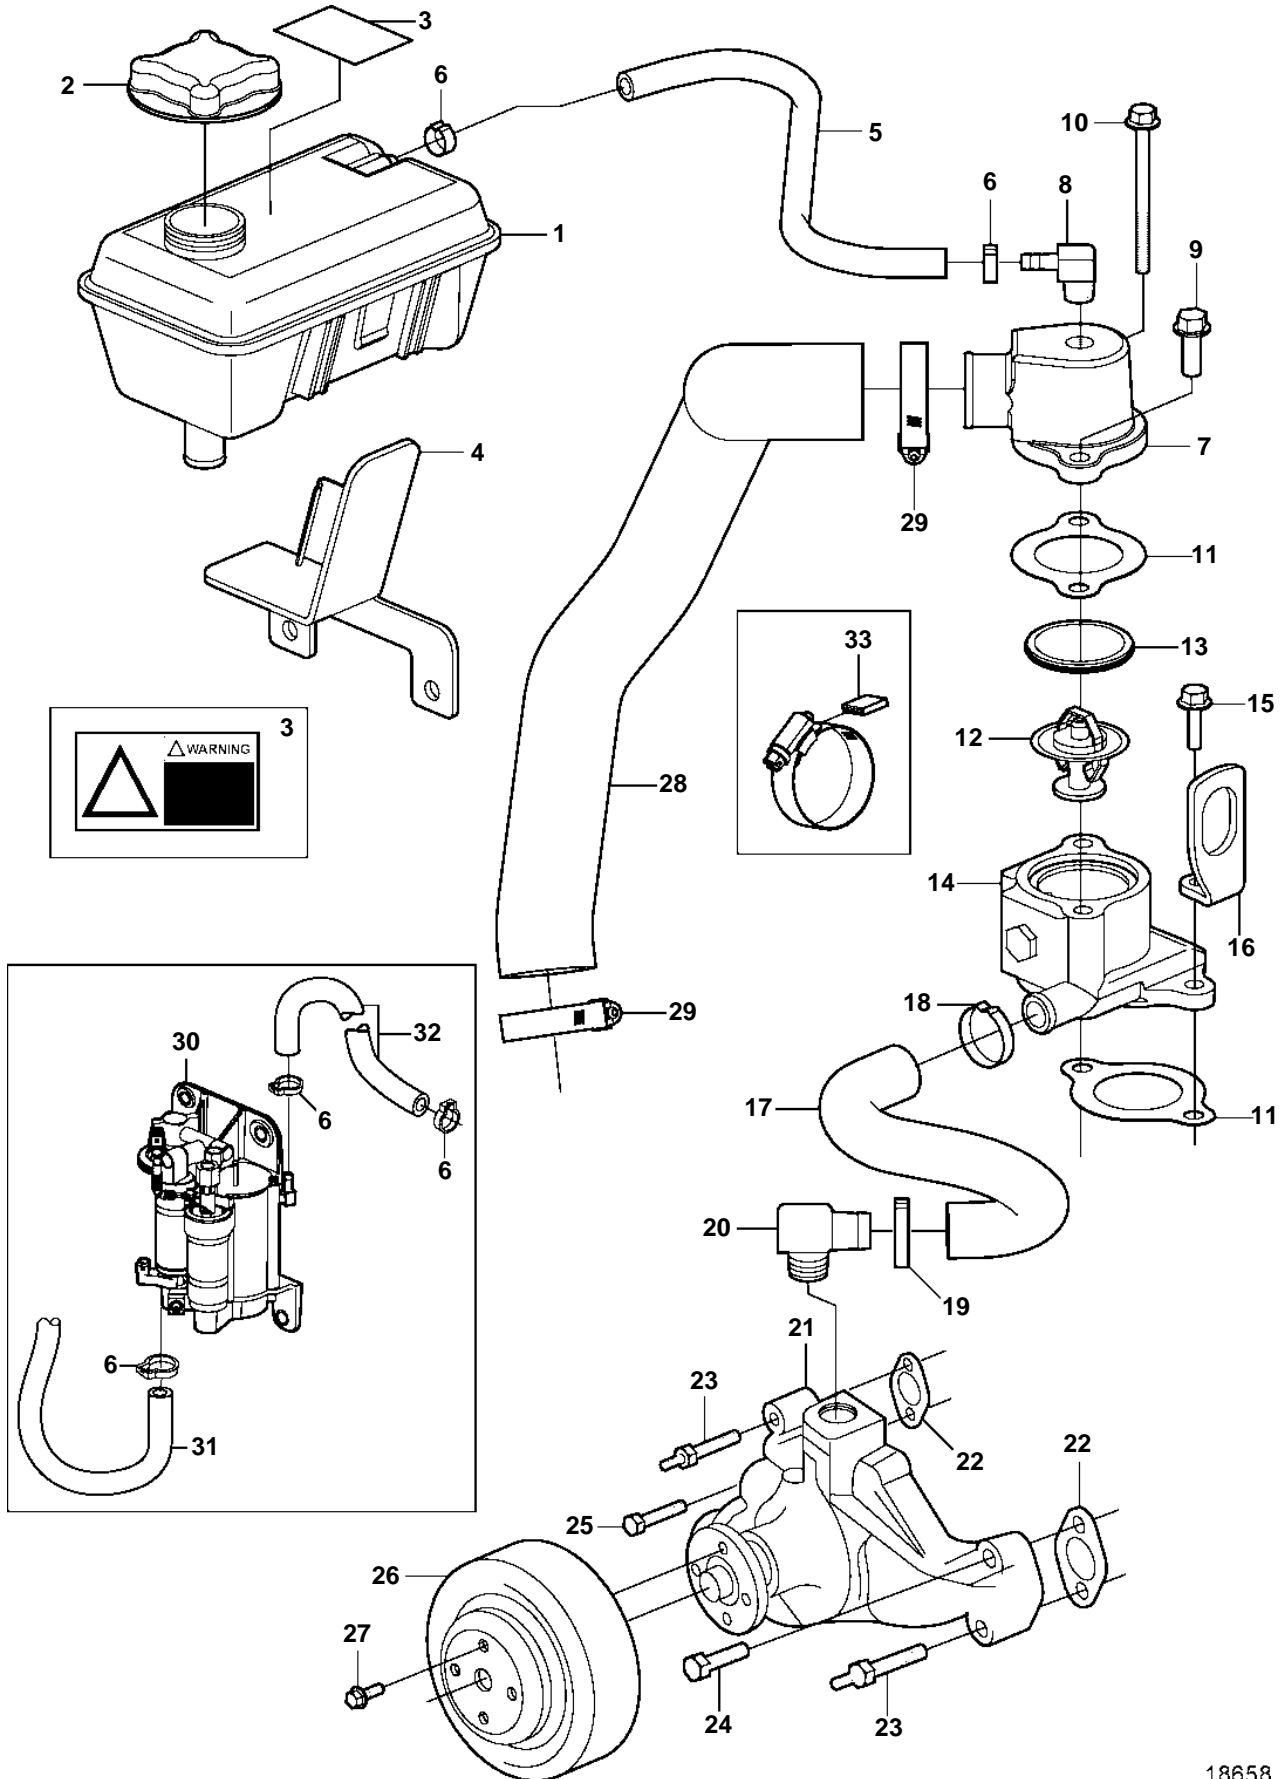

5.0GXi-BF, 5.0OSi-BF, 5.7Gi-BF, 5.7OSi-AF, 5.7GXi-CF, 5.7OSXi-AF

5.0GXi-BF, 5.0OSi-BF, 5.7Gi-BF, 5.7OSi-AF, 5.7GXi-CF, 5.7OSXi-AF

REF	PART NO.	QTY	DESCRIPTION	SEE SEC.	NOTES
1	861105	1	Expansion tank		
2	1674083	1	Pressure cap		
3	3858552	1	Decal		WARNING!
4	3861849	1	Bracket		
5	3860955	1	Hose		
6	982643	5	Clamp		
7	3860555	1	Thermostat housing		
8	3860585	1	Fitting		
9	3853401	1	Screw		
10	969189	1	Flange screw		
11	3852111	2	Gasket		
12	3831426	1	Thermostat kit		
13	416033	1	· Sealing ring		
14	3851384	1	Thermostat housing		
15	945444	1	Flange screw		
16	3861919	1	Bracket		
17	3861992	1	Hose		
18	982716	1	Clamp		
19	982715	1	Clamp		
20	961611	1	Elbow nipple		
21	3853850	1	Circulation pump		
22	3852477	2	Gasket		
23	3856147	2	Stud		
24	3856136	1	Screw		
25	3856137	1	Screw		
26	3860083	1	Pulley		
27	3853390	4	Screw		
28	3861741	1	Hose		
29	3850422	2	Clamp		
30	3861355	1	Fuel pump kit	5033	
31	3860590	1	Hose		
32	3860294	1	Hose		
33	3858532	X	Cover		W=0.465" (11.8mm)
	3861999	X	Cover		W=0.300" (7.6mm)