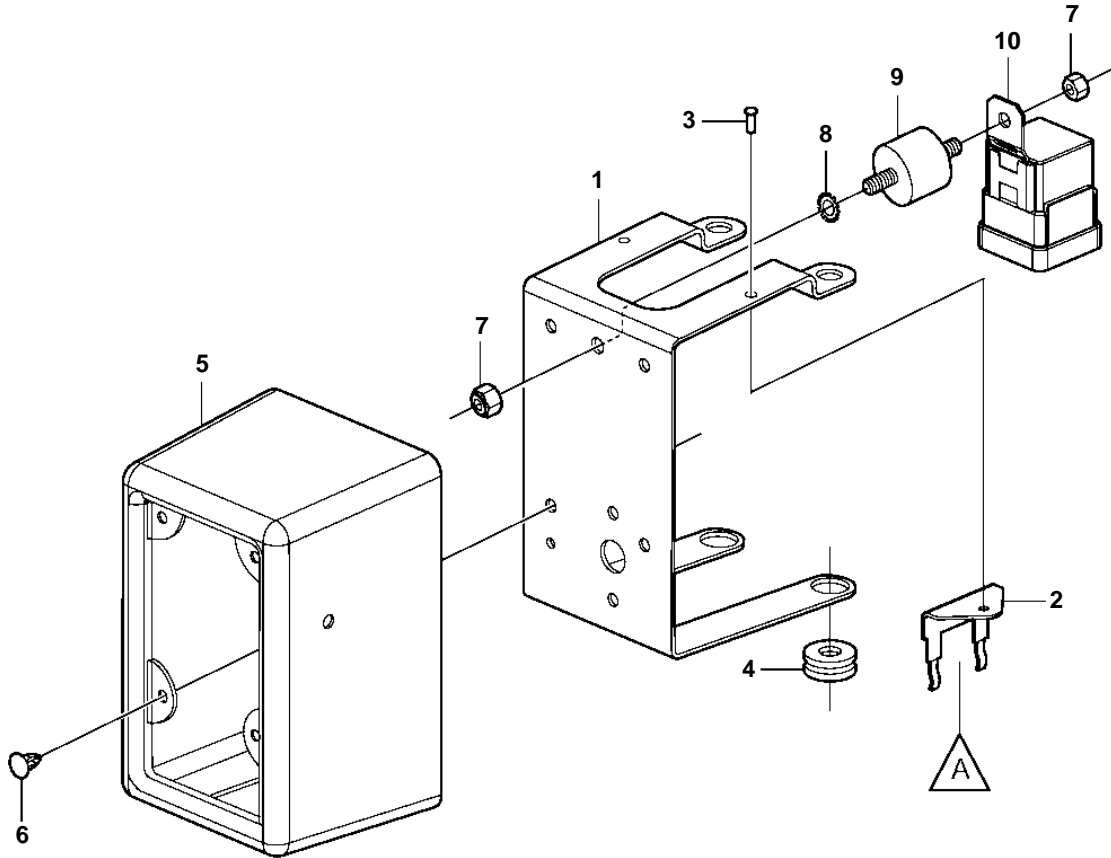

5.7Giil-A, 5.7GSil-A, 5.7GXil-A, 5.7GXil-B

5.7Giil-A, 5.7GSil-A, 5.7GXil-A, 5.7GXil-B

REF	PART NO.	QTY	DESCRIPTION	NOTES
1	3860368	1	Bracket	
2	3860486	2	Bracket	
3		2	Rivet	
4	941263	2	Grommet	
5	3860369	1	Cover	
6	3860524	4	Locking pin	
7	3852118	2	Nut	
8	3852182	1	Lock washer	
9	3850234	1	Isolator	
10	3854138	1	Relay	Included in engine harness
11	3860455	3	Fuse holder	Included in engine harness
12	979686	2	Fuse	40A. Included in engine harness
	968547	2	Fuse	20A. Included in engine harness
	966329	2	Fuse	15A. Included in engine harness
13	8166029	6	Connector	Included in engine harness
14		6	• Seal	
15		6	• Seal	