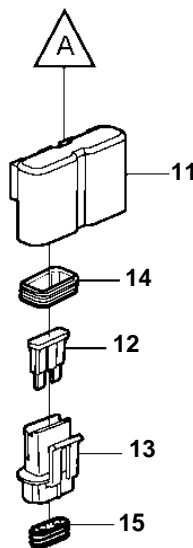

5.7Giil-A, 5.7GSil-A, 5.7GXil-A, 5.7GXil-B

5.7Giil-A, 5.7GSil-A, 5.7GXil-A, 5.7GXil-B

REF	PART NO.	QTY	DESCRIPTION	NOTES
1	3860368	1	Bracket	
2	3860486	2	Bracket	
3		2	Rivet	
4	941263	2	Grommet	
5	3860369	1	Cover	
6	3860524	4	Locking pin	
7	3852118	2	Nut	
8	3852182	1	Lock washer	
9	3850234	1	Isolator	
10	3854138	1	Relay	Included in engine harness
11	3860455	3	Fuse holder	Included in engine harness
12	979686	2	Fuse	40A. Included in engine harness
	968547	2	Fuse	20A. Included in engine harness
	966329	2	Fuse	15A. Included in engine harness
13	8166029	6	Connector	Included in engine harness
14		6	• Seal	
15		6	• Seal	