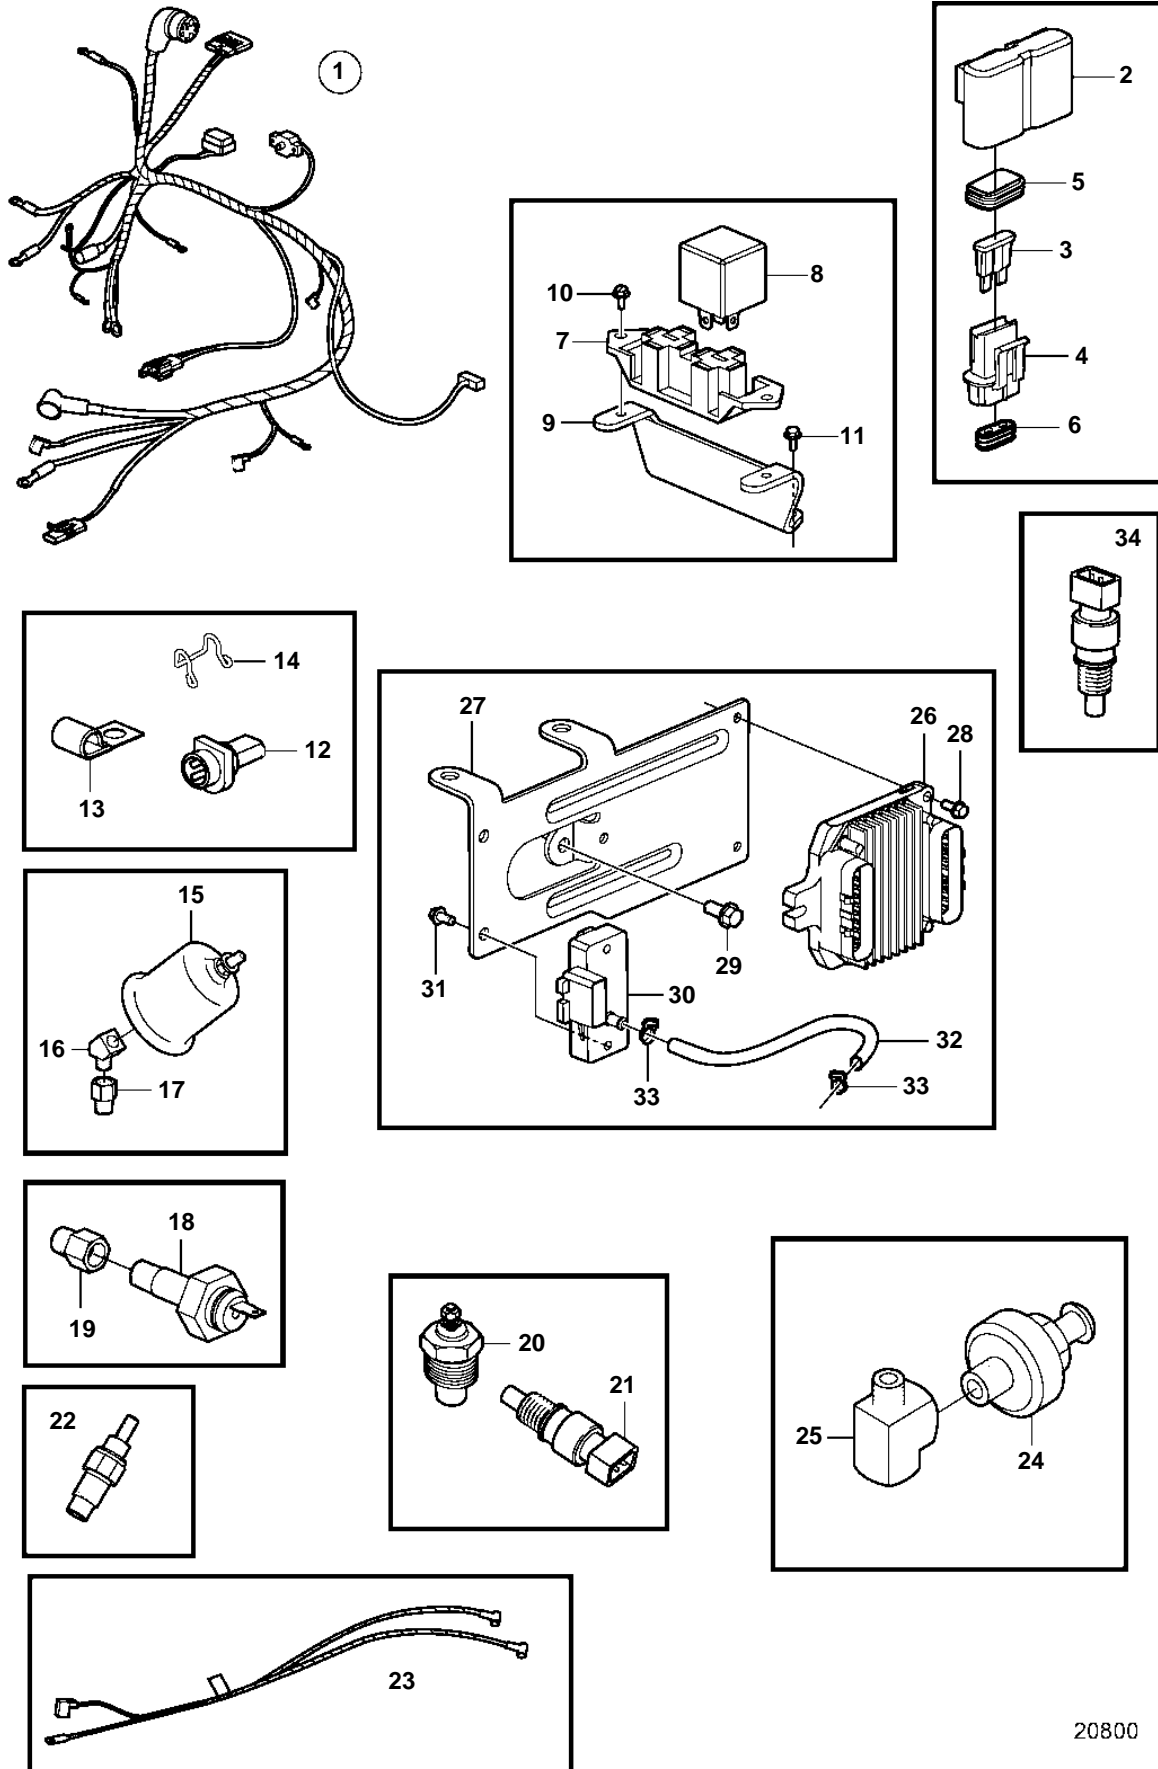

5.7GXii-B

20800

5.7GXii-B

REF	PART NO.	QTY	DESCRIPTION	NOTES
1	3861211	1	Cable harness	
2	3860455	3	· Fuse holder	
3	979686	2	· Fuse	40A
	968547	2	· Fuse	20A
	966329	2	· Fuse	15A
4	8166029	6	· Connector	
5		6	· · Seal	
6		6	· · Seal	
7	3852210	1	· Bracket	
8	3857533	2	· Relay	FUEL PUMP
9	3860370	1	Bracket	
10	3852208	2	Screw	
11	3852053	2	Screw	
12	3855178	1	Connector	
13	3852434	1	Clamp, J	D=.750" (19.0mm)
	3852092	1	Clamp, J	D=.500" (12.7mm)
14	3852237	2	Retainer	
15	3857532	1	Sender, oil pressure	
	872064	X	Sender, oil pressure	DUAL STATION
16	3852503	1	Elbow	
17	3855776	1	Adapter	
18	3852215	1	Switch, oil pressure	
19	3850660	1	Fitting	
20	3852029	1	Sender, coolant water temp.	
	872068	X	Sender, coolant water temp.	DUAL STATION
21	3850397	1	Switch, coolant water temp.	
22	3861997	2	Temperature sensor	
23	3862221	1	Cable harness	EXHAUST SENSOR
24	3854905	1	Sensor, knock	
25	3850490	1	Fitting	
26	3861525	1	Ecu	
27	3857815	1	Bracket	
28	3852053	3	Screw	
29	3853398	1	Screw	
30	3850396	1	Sensor, MAP	
31	3852115	2	Screw	
32	3854903	1	Hose	
33	3852529	2	Clamp	
34	3854527	1	Sensor, MAT	