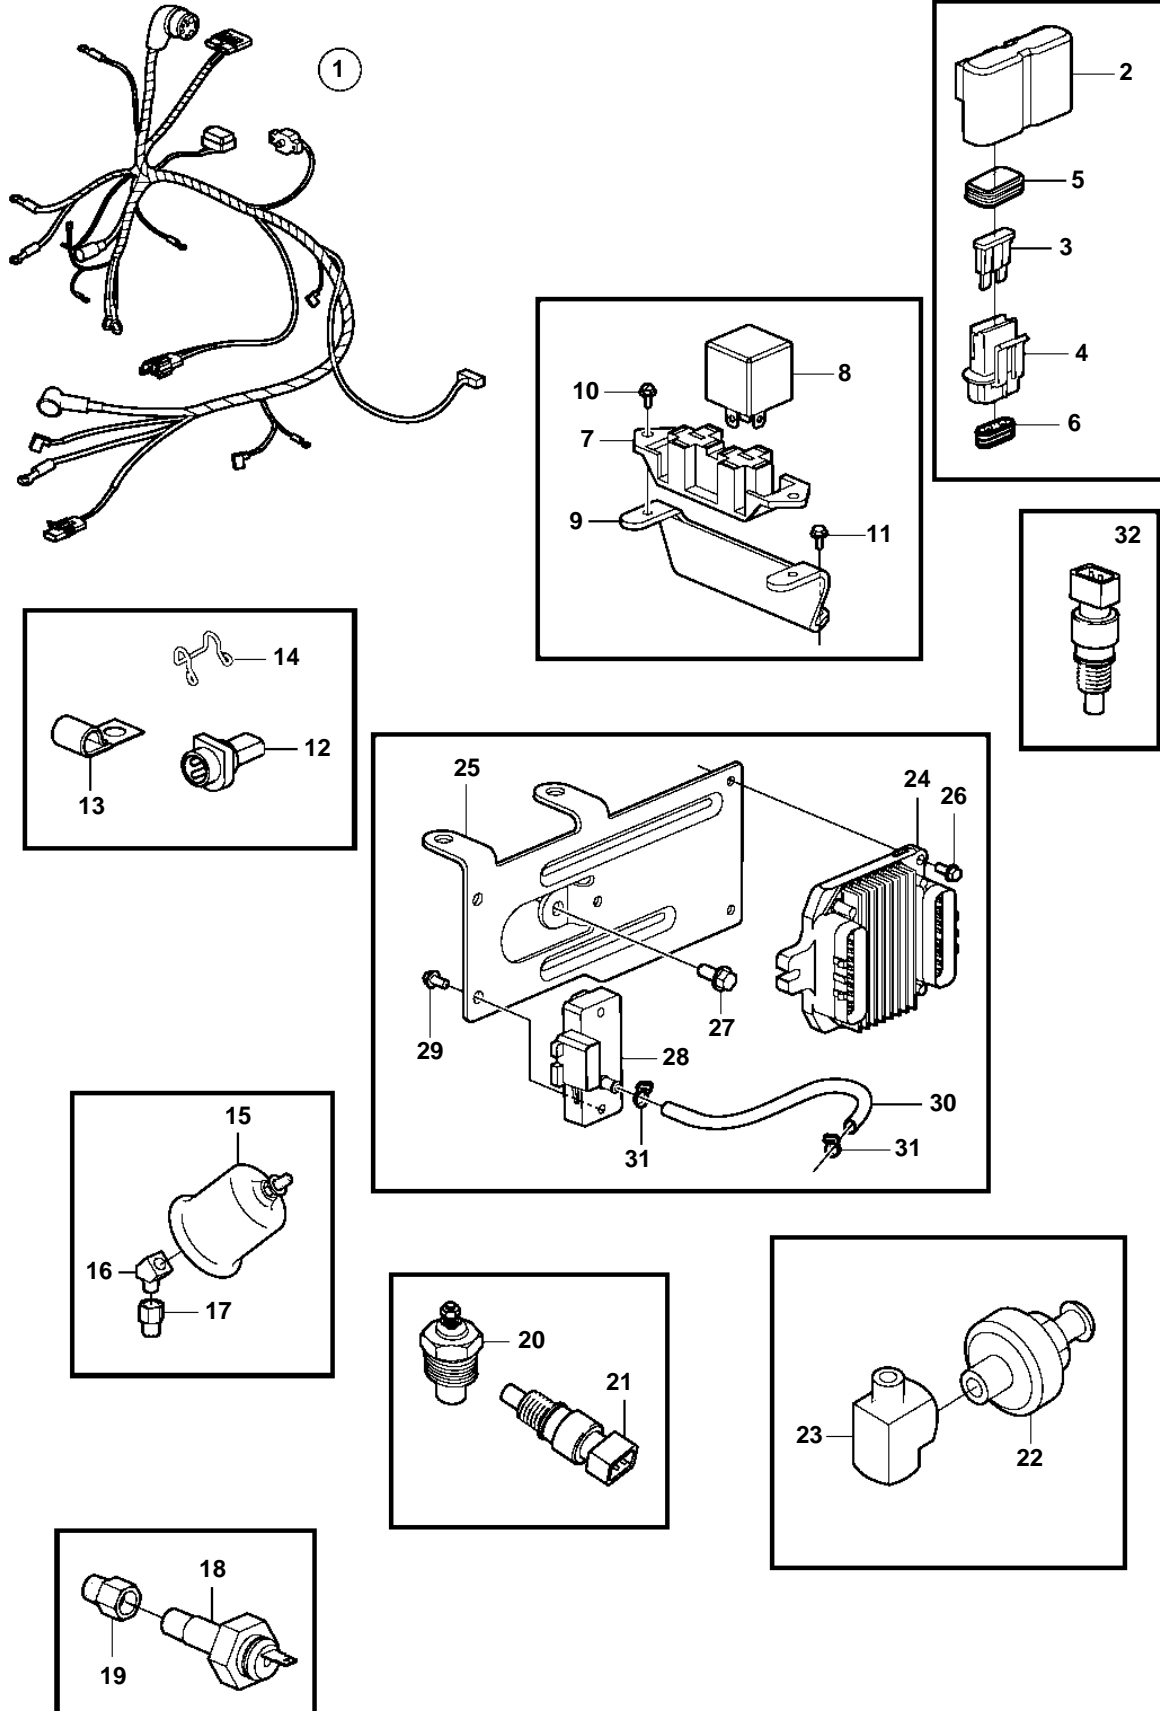

5.7GXii-A

5.7GXii-A

REF	PART NO.	QTY	DESCRIPTION	NOTES
1	3861211	1	Cable harness	
2	3860455	3	· Fuse holder	
3	979686	2	· Fuse	40A
	968547	2	· Fuse	20A
	966329	2	· Fuse	15A
4	8166029	6	· Connector	
5		6	· · Seal	
6		6	· · Seal	
7	3852210	1	· Bracket	
8	3857533	2	· Relay	FUEL PUMP
9	3860370	1	Bracket	
10	3852208	2	Screw	
11	3852053	2	Screw	
12	3855178	1	Connector	
13	3852434	1	Clamp, J	D=.750" (19.0mm)
	3852092	1	Clamp, J	D=.500" (12.7mm)
14	3852237	2	Retainer	
15	3857532	1	Sender, oil pressure	
	872064	X	Sender, oil pressure	DUAL STATION
16	3852503	1	Elbow	
17	3855776	1	Adapter	
18	3852215	1	Switch, oil pressure	
19	3850660	1	Fitting	
20	3852029	1	Sender, coolant water temp.	
	872068	X	Sender, coolant water temp.	DUAL STATION
21	3850397	1	Switch, coolant water temp.	
22	3854905	1	Sensor, knock	
23	3850490	1	Fitting	
24	3861525	1	Ecu	
25	3857815	1	Bracket	
26	3852053	3	Screw	
27	3853398	1	Screw	
28	3850396	1	Sensor, MAP	
29	3852115	2	Screw	
30	3854903	1	Hose	
31	3852529	2	Clamp	
32	3854527	1	Sensor, MAT	