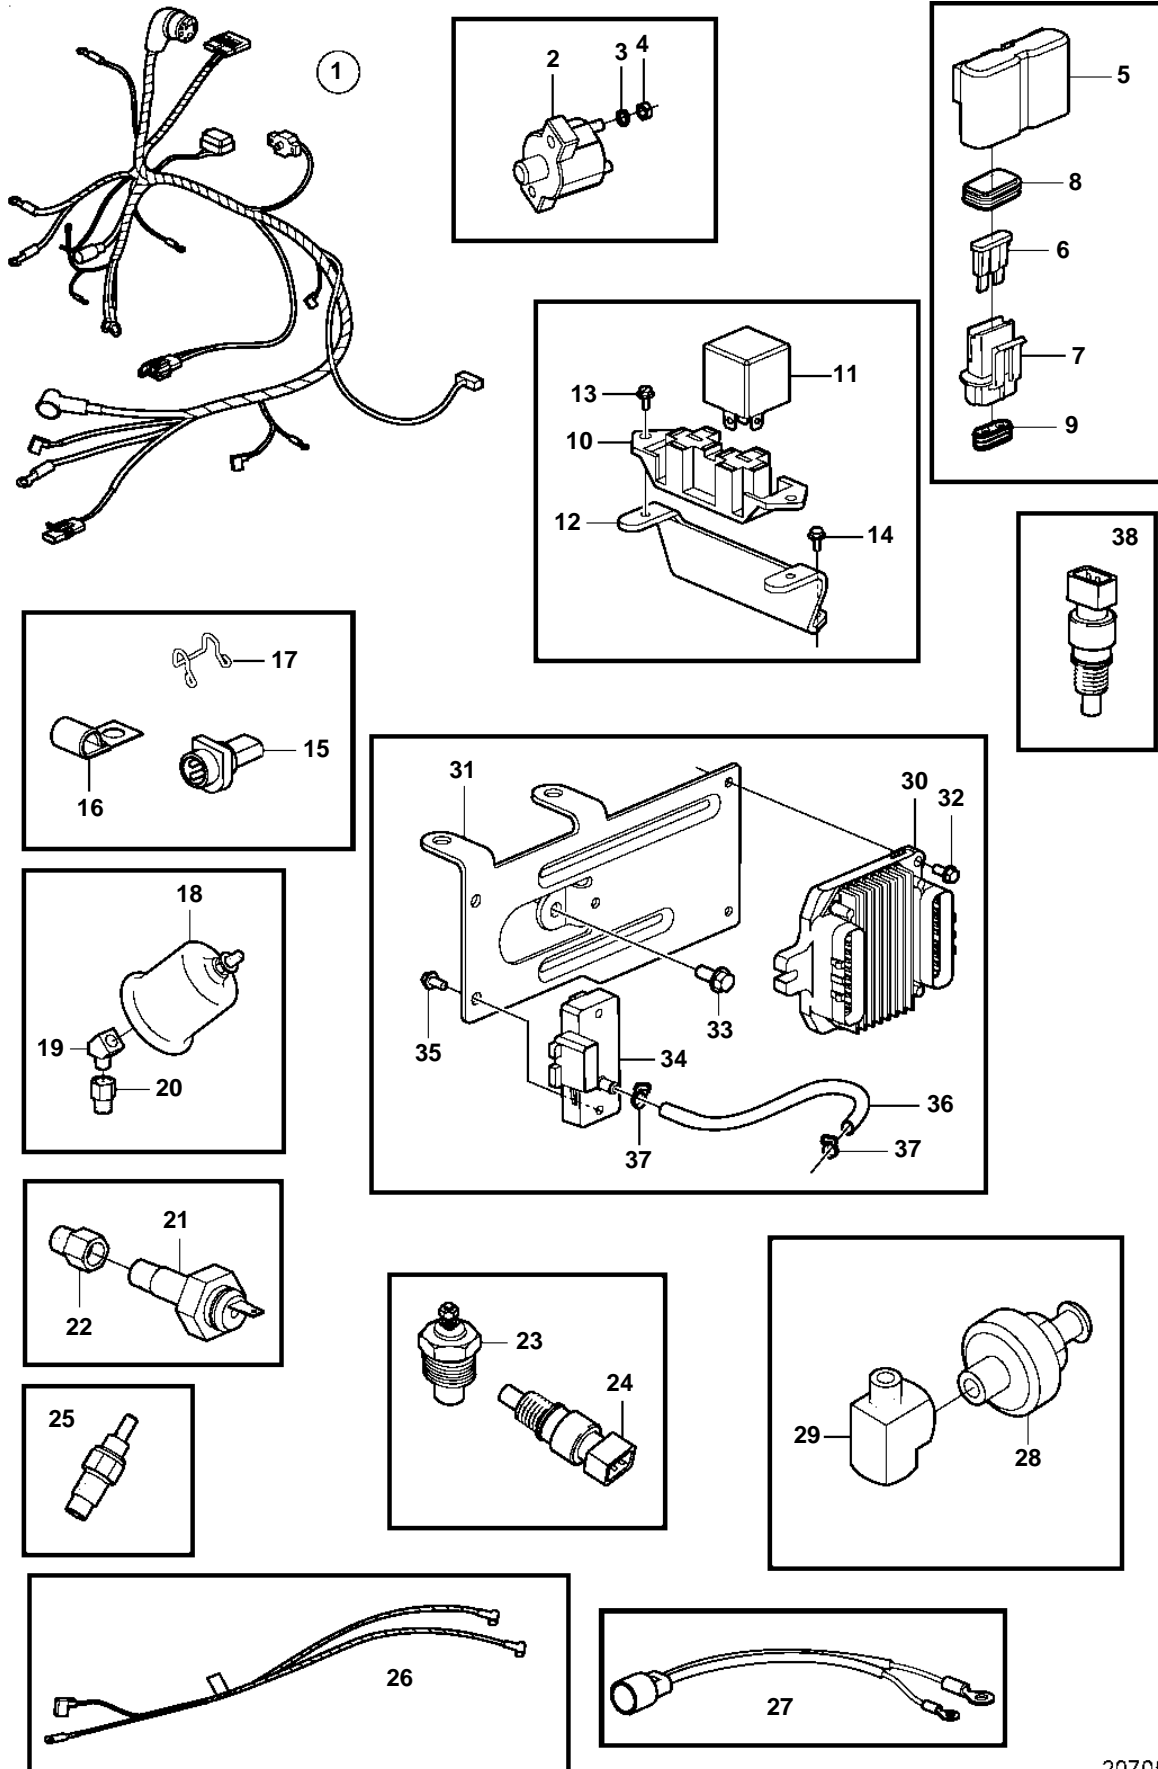

5.7Gi-A

5.7Gi-A

REF	PART NO.	QTY	DESCRIPTION	NOTES
1	3860041	1	Wiring harness	
2	3854164	1	• Breaker	50A
3	3852001	2	• Lock washer	
4	3852064	2	• Nut	
5	3860455	3	• Fuse holder	
6	979686	2	• Fuse	40A
	968547	2	• Fuse	20A
	966329	2	• Fuse	15A
7	8166029	6	• Connector	
8		6	• • Seal	
9		6	• • Seal	
10	3852210	1	• Bracket	
11	3857533	2	• Relay	FUEL PUMP
12	3860370	1	Bracket	
13	3852208	2	Screw	
14	3852053	2	Screw	
15	3855178	1	Connector	
16	3852434	1	Clamp, J	D=.750" (19.0mm)
	3852092	1	Clamp, J	D=.500" (12.7mm)
17	3852237	2	Retainer	
18	3857532	1	Sender, oil pressure	
	872064	X	Sender, oil pressure	DUAL STATION
19	3852503	1	Elbow	
20	3855776	1	Adapter	
21	3852215	1	Switch, oil pressure	
22	3850660	1	Fitting	
23	3852029	1	Sender, coolant water temp.	
	872068	X	Sender, coolant water temp.	DUAL STATION
24	3850397	1	Switch, coolant water temp.	
25	3861997	2	Temperature sensor	
26	3862220	1	Cable harness	EXHAUST SENSOR
27	3854031	1	Cable harness, trim	
28	3854905	1	Sensor, knock	
29	3850490	1	Fitting	
30	3858888	1	Ecu	
31	3857815	1	Bracket	
32	3852053	3	Screw	
33	3853398	1	Screw	
34	3850396	1	Sensor, MAP	
35	3852115	2	Screw	
36	3854903	1	Hose	
37	3852529	2	Clamp	
38	3854527	1	Sensor, MAT	