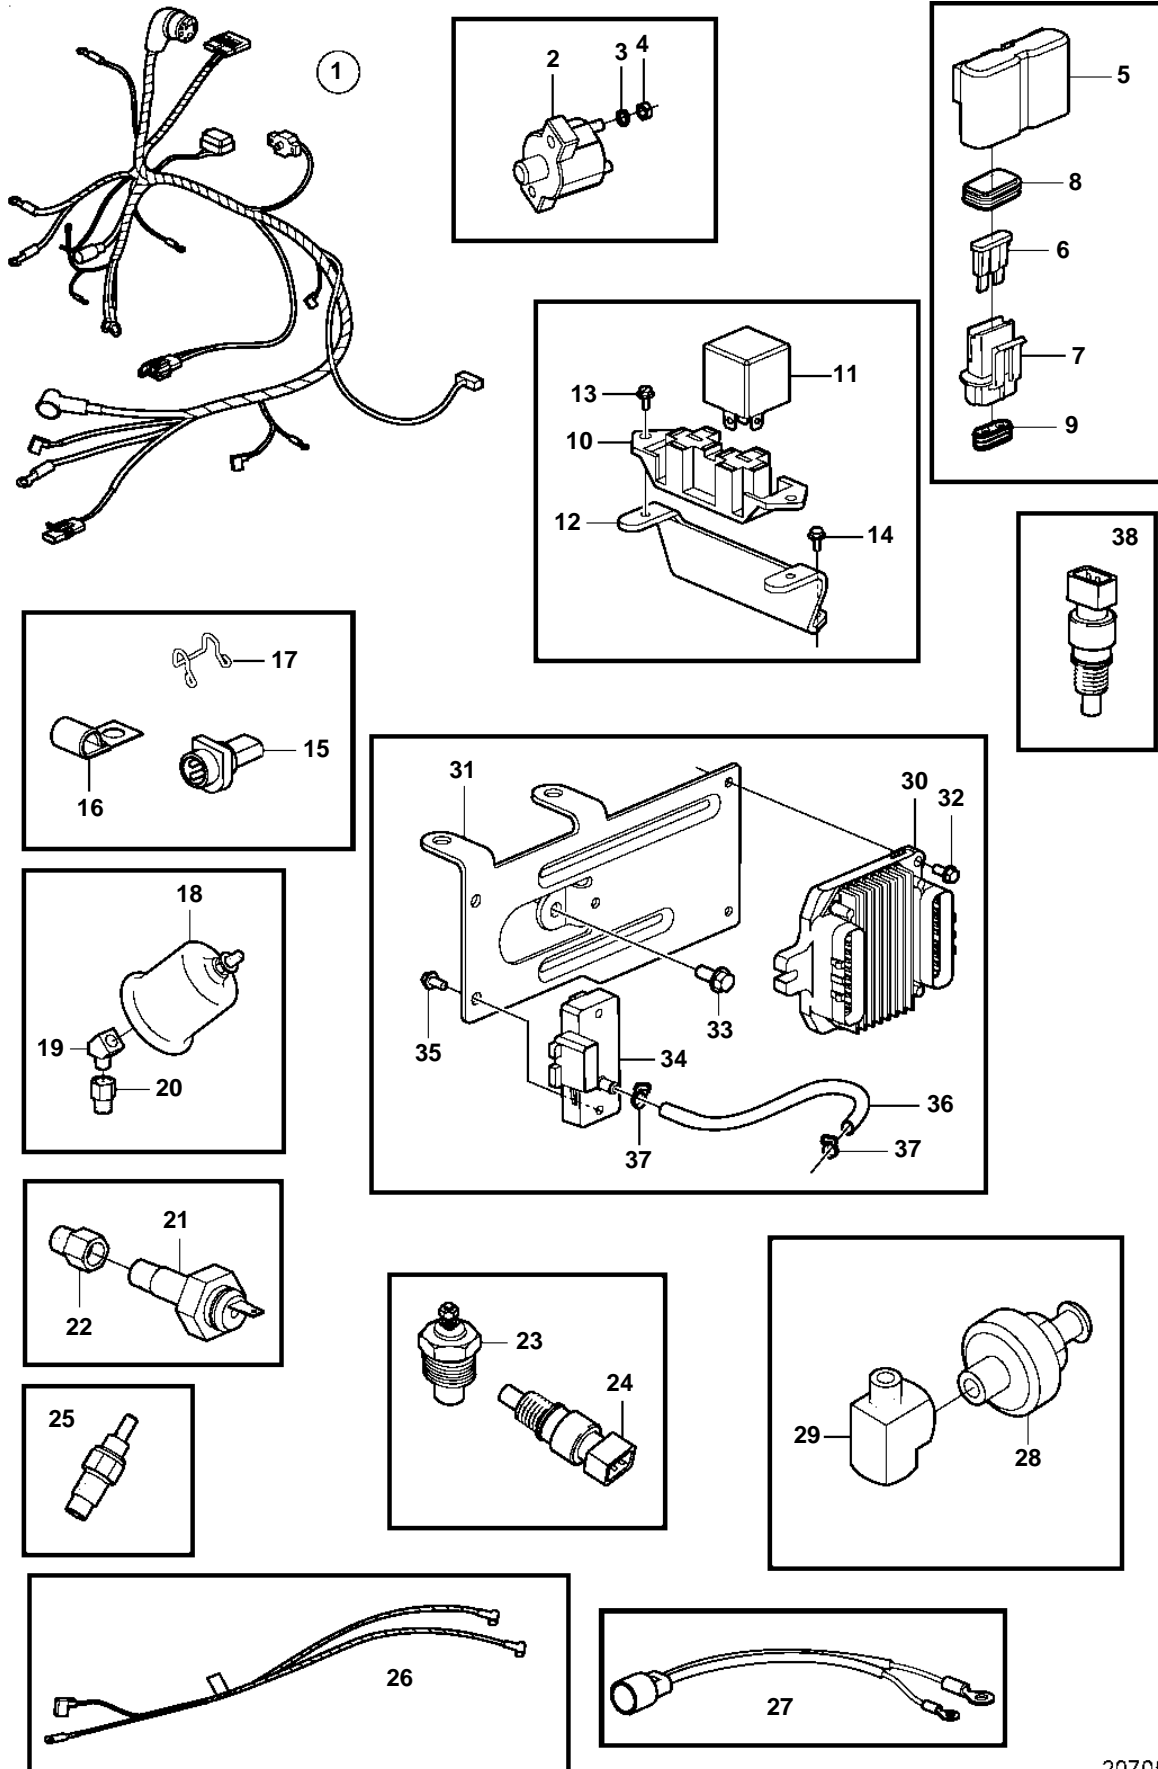

5.0GXi-A

5.0GXi-A

REF	PART NO.	QTY	DESCRIPTION	NOTES
1	3860041	1	Wiring harness	
2	3854164	1	• Breaker	50A
3	3852001	2	• Lock washer	
4	3852064	2	• Nut	
5	3860455	3	• Fuse holder	
6	979686	2	• Fuse	40A
	968547	2	• Fuse	20A
	966329	2	• Fuse	15A
7	8166029	6	• Connector	
8		6	• • Seal	
9		6	• • Seal	
10	3852210	1	• Bracket	
11	3857533	2	• Relay	FUEL PUMP
12	3860370	1	Bracket	
13	3852208	2	Screw	
14	3852053	2	Screw	
15	3855178	1	Connector	
16	3852434	1	Clamp, J	D=.750" (19.0mm)
	3852092	1	Clamp, J	D=.500" (12.7mm)
17	3852237	2	Retainer	
18	3857532	1	Sender, oil pressure	
	872064	X	Sender, oil pressure	DUAL STATION
19	3852503	1	Elbow	
20	3855776	1	Adapter	
21	3852215	1	Switch, oil pressure	
22	3850660	1	Fitting	
23	3852029	1	Sender, coolant water temp.	
	872068	X	Sender, coolant water temp.	DUAL STATION
24	3850397	1	Switch, coolant water temp.	
25	3861997	2	Temperature sensor	
26	3862220	1	Cable harness	EXHAUST SENSOR
27	3854031	1	Cable harness, trim	
28	3854905	1	Sensor, knock	
29	3850490	1	Fitting	
30	3858887	1	Ecu	
	3858888	1	Ecu	
	3861525	1	Ecu	
31	3857815	1	Bracket	
32	3852053	3	Screw	
33	3853398	1	Screw	
34	3850396	1	Sensor, MAP	
35	3852115	2	Screw	
36	3854903	1	Hose	
37	3852529	2	Clamp	
38	3854527	1	Sensor, MAT	