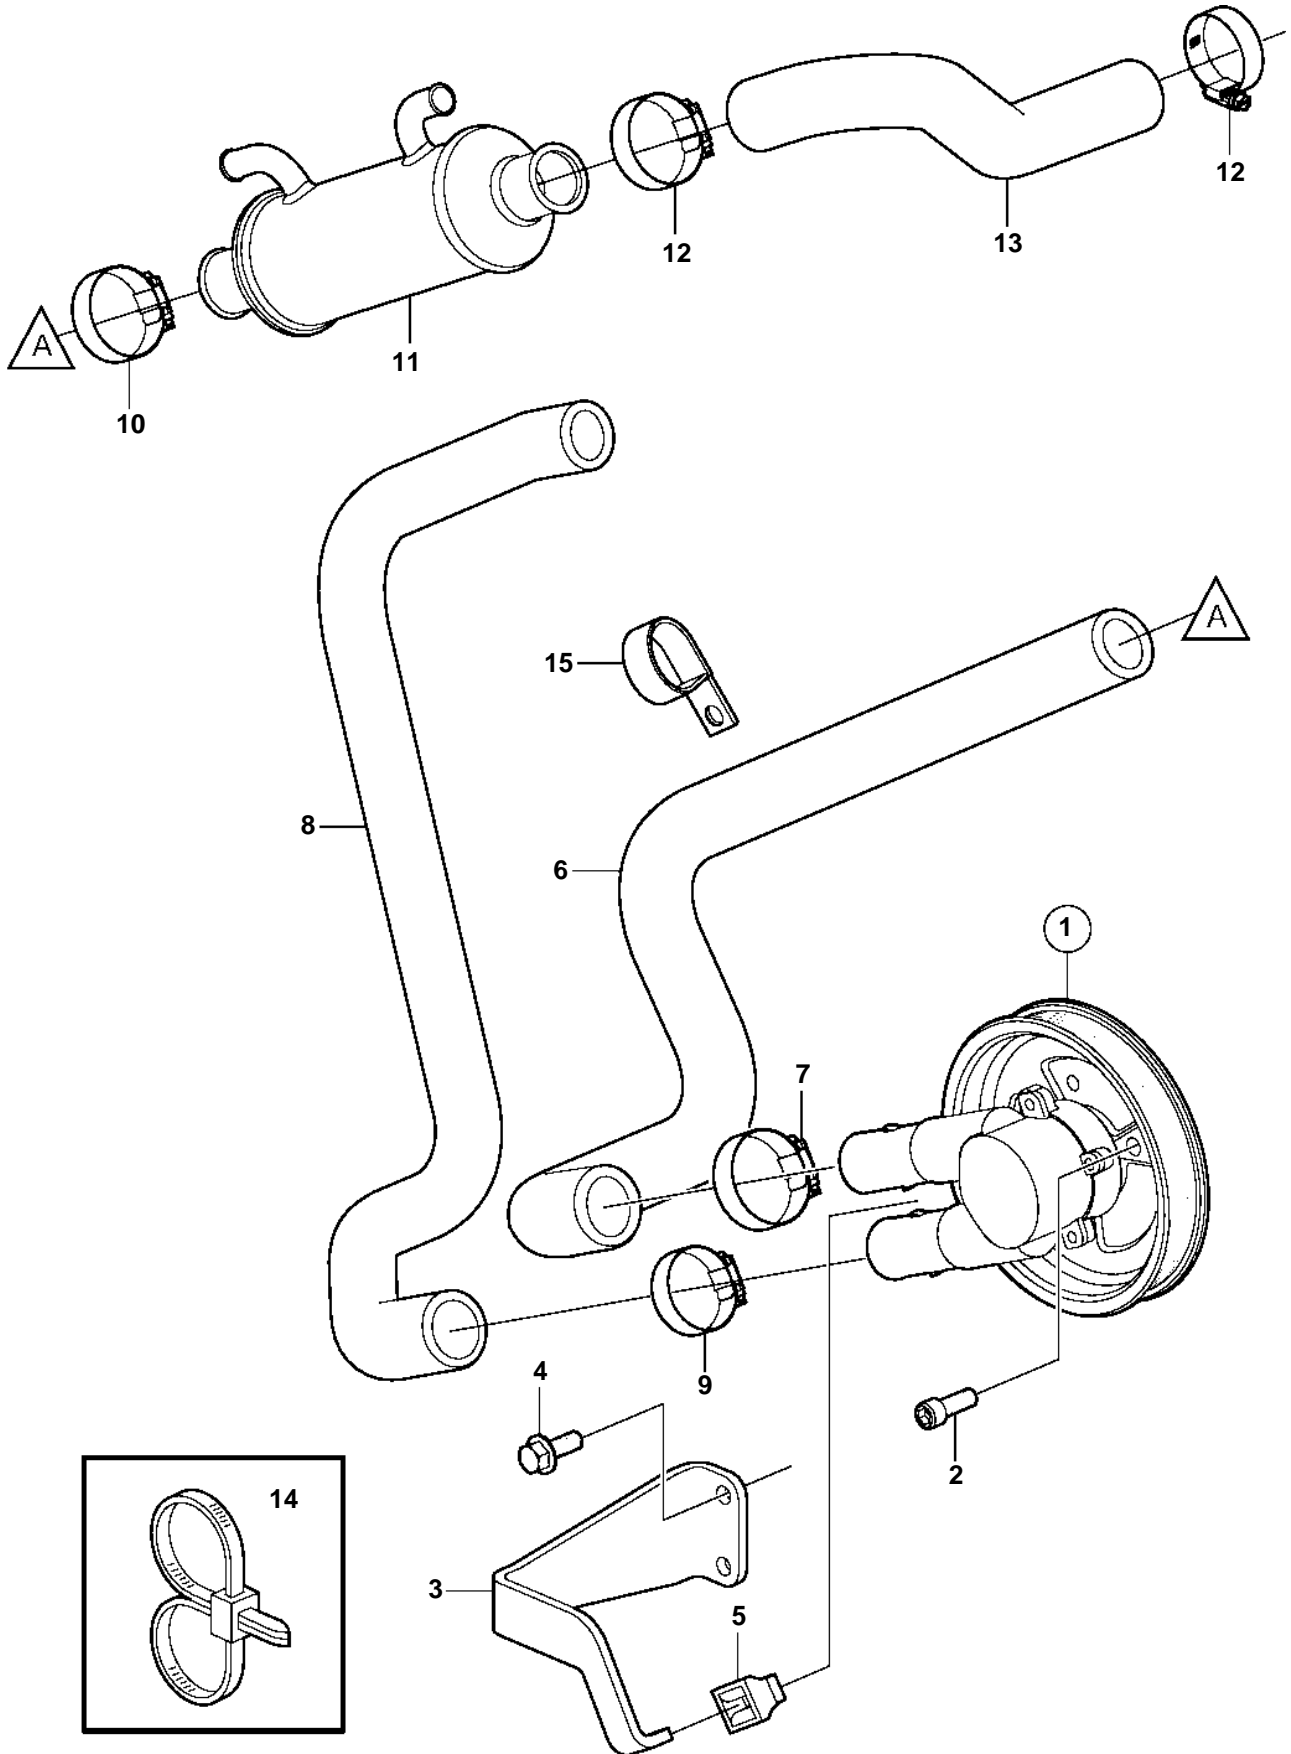

5.7GXi-A

5.7GXl-A

REF	PART NO.	QTY	DESCRIPTION	SEE SEC.
1	3857202	1	Sea water pump	7417
2	3857939	3	Screw	
3	3858241	1	Bracket	
4	3853266	2	Screw	
5	3857954	1	Stop	
6	3858238	1	Hose	
7	3850422	1	Clamp	
8	3858237	1	Hose	
9	3853786	1	Clamp	
10	3853786	1	Clamp	
11	3851921	1	Oil cooler	7486
12	3853786	2	Clamp	
13	3852281	1	Hose	
14	3850115	1	Strip clamp	
15	3853312	1	Clamp	