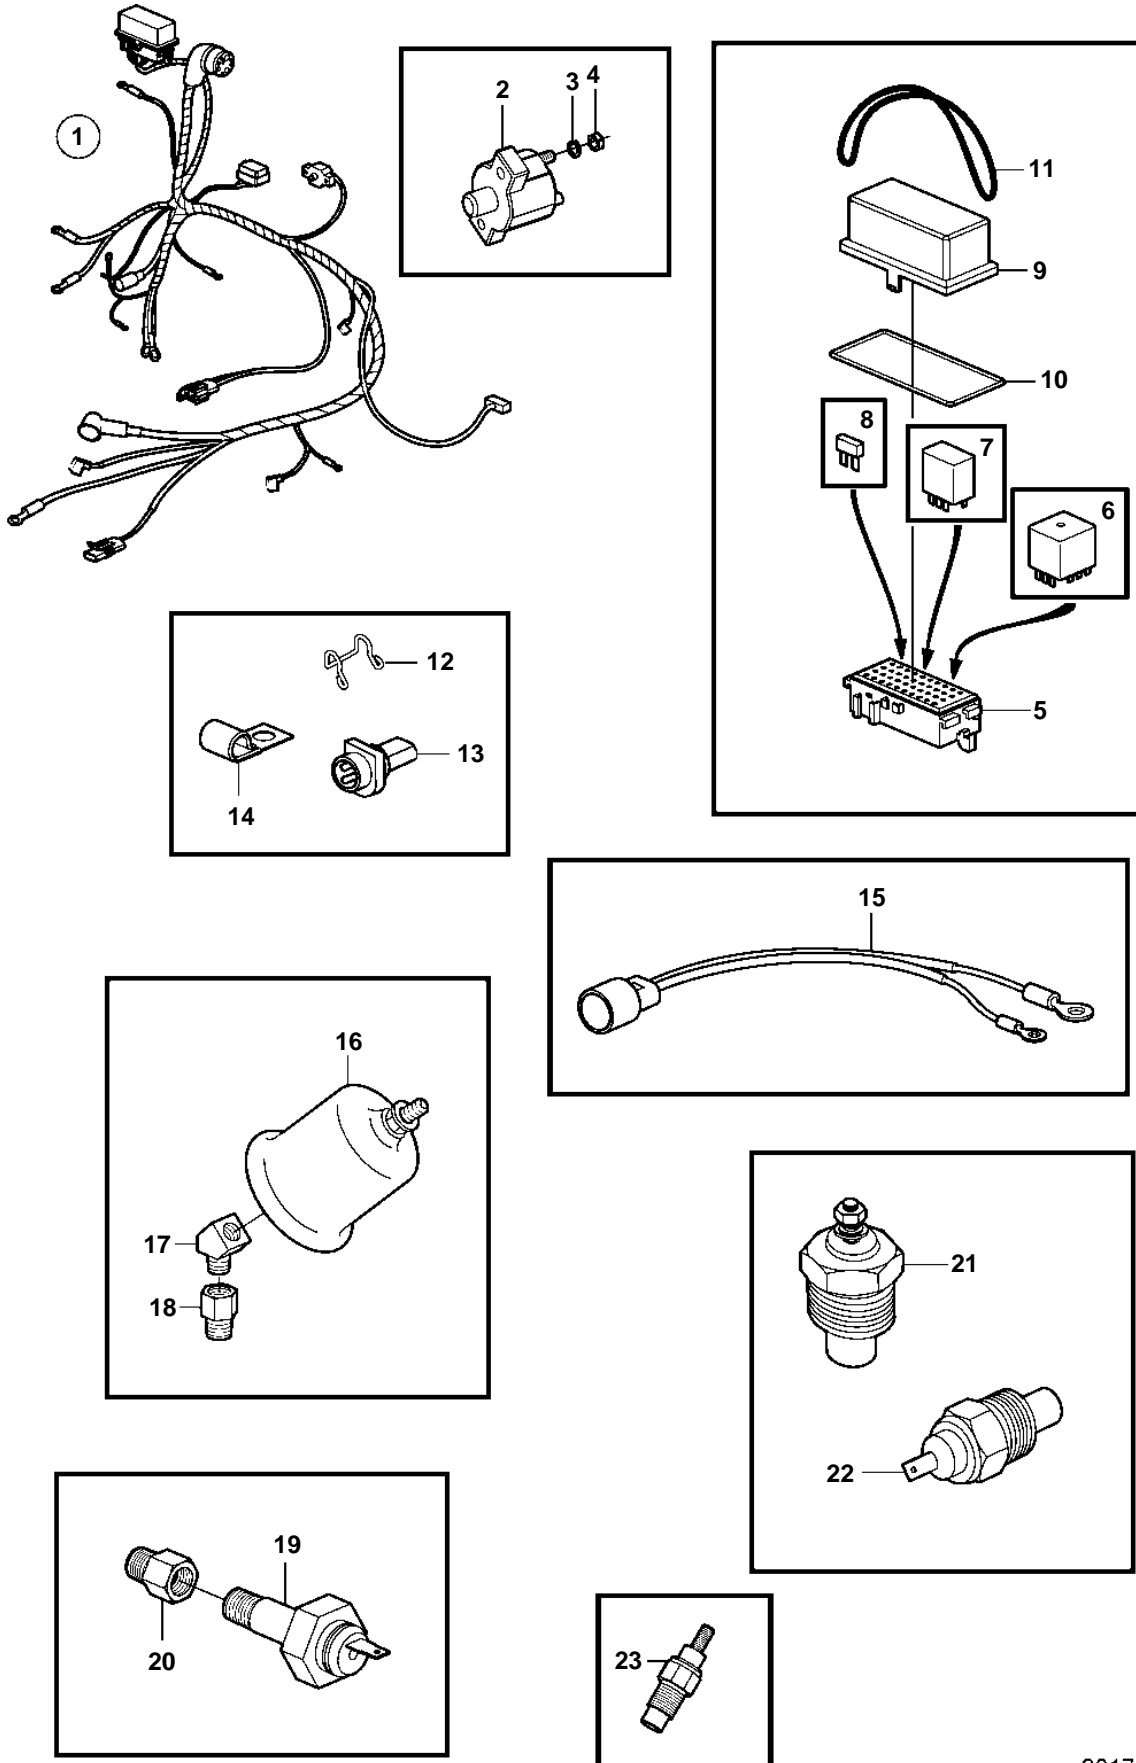

5.0GL-E, 5.7GL-E

5.0GL-E, 5.7GL-E

REF	PART NO.	QTY	DESCRIPTION	NOTES
1	3863293	1	Cable harness	
2	3854164	1	• Breaker	50A
3	3852001	2	• Lock washer	
4	3852064	2	• Nut	
5		1	• Fuse box	NOT SERVICED
6	3861375	1	• Starter relay	
7	3861376	1	• Relay	
8	3861374	4	• Fuse	20A
	3863403	2	• Fuse	7.5A
9	3589640	1	• Lid	
10		1	• • Seal	NOT SERVICED
11	3854624	1	• O-ring	
12	3852237	1	Retainer	
13	3855178	1	Connector	
14	3852434	3	Clamp, J	D=.750" (19.0mm)
	3852146	2	Clamp, J	D=.375" (9.5mm)
15	3854031	1	Cable harness, trim	
16	3857532	1	Sender, oil pressure	
	872064	X	Sender, oil pressure	DUAL STATION
17	3852503	1	Elbow	
18	3855776	1	Adapter	
19	3852215	1	Switch, oil pressure	
20	3850660	1	Fitting	
21	3852029	1	Sender, coolant water temp.	
	872068	X	Sender, coolant water temp.	DUAL STATION
22	872066	1	Switch, coolant water temp.	
23	3862500	2	Temperature sensor	EXHAUST