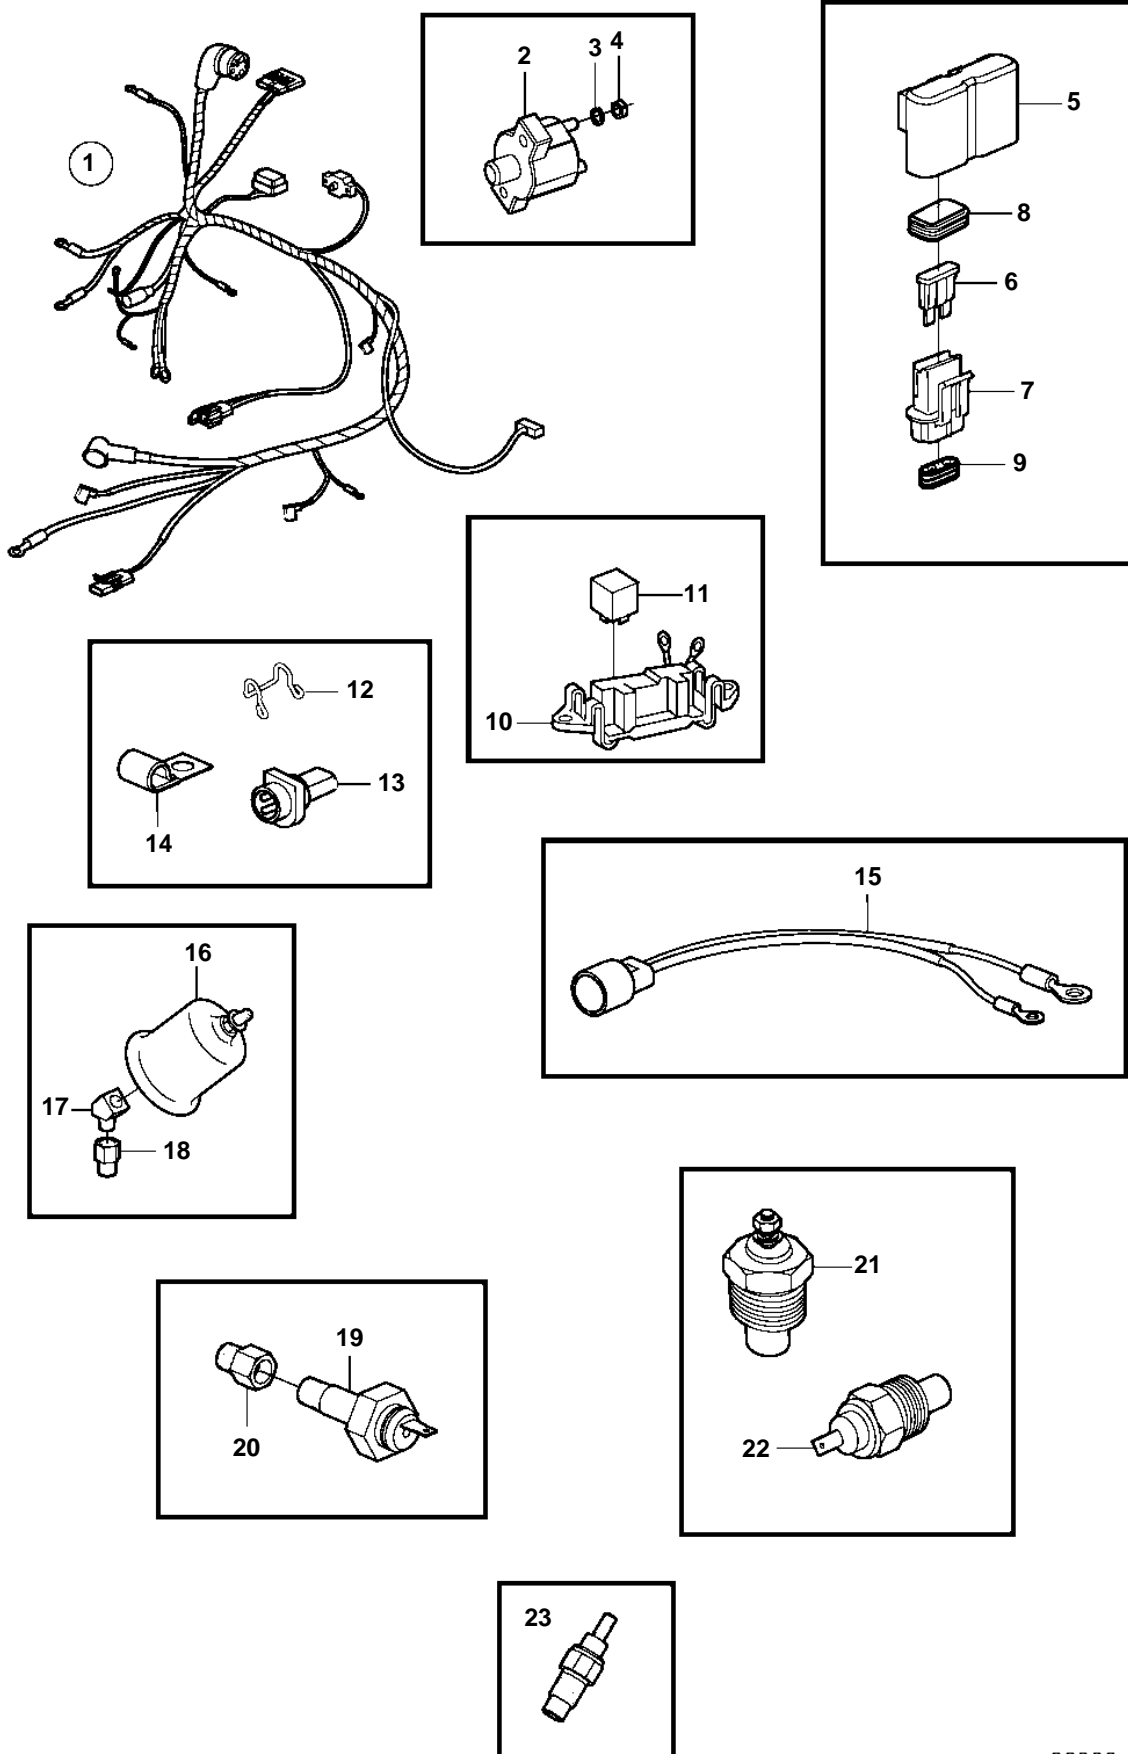

5.0GL-C, 5.0GL-D, 5.7GL-C, 5.7GL-D

5.0GL-C, 5.0GL-D, 5.7GL-C, 5.7GL-D

REF	PART NO.	QTY	DESCRIPTION	NOTES
1	3862619	1	Cable harness	
2	3854164	1	· Breaker	50A
3	3852001	2	· Lock washer	
4	3852064	2	· Nut	
5	3860455	1	· Fuse holder	
6	979686	2	· Fuse	40A
	969197	2	· Fuse	7.5A
7	8166029	2	· Connector	
8		2	· · Seal	
9		2	· · Seal	
10	3852210	1	· Bracket	
11	3857533	1	· Relay	FUEL PUMP
12	3852237	1	Retainer	
13	3855178	1	Connector	
14	3852434	4	Clamp, J	D=.750" (19.0mm)
	3852146	1	Clamp, J	D=.375" (9.5mm)
	3852124	1	Clamp, J	D=.188" (4.8mm)
15	3854031	1	Cable harness, trim	
16	3857532	1	Sender, oil pressure	
	872064	X	Sender, oil pressure	DUAL STATION
17	3852503	1	Elbow	
18	3855776	1	Adapter	
19	3852215	1	Switch, oil pressure	
20	3850660	1	Fitting	
21	3852029	1	Sender, coolant water temp.	
	872068	X	Sender, coolant water temp.	DUAL STATION
22	872066	1	Switch, coolant water temp.	
23	3862500	2	Temperature sensor	EXHAUST